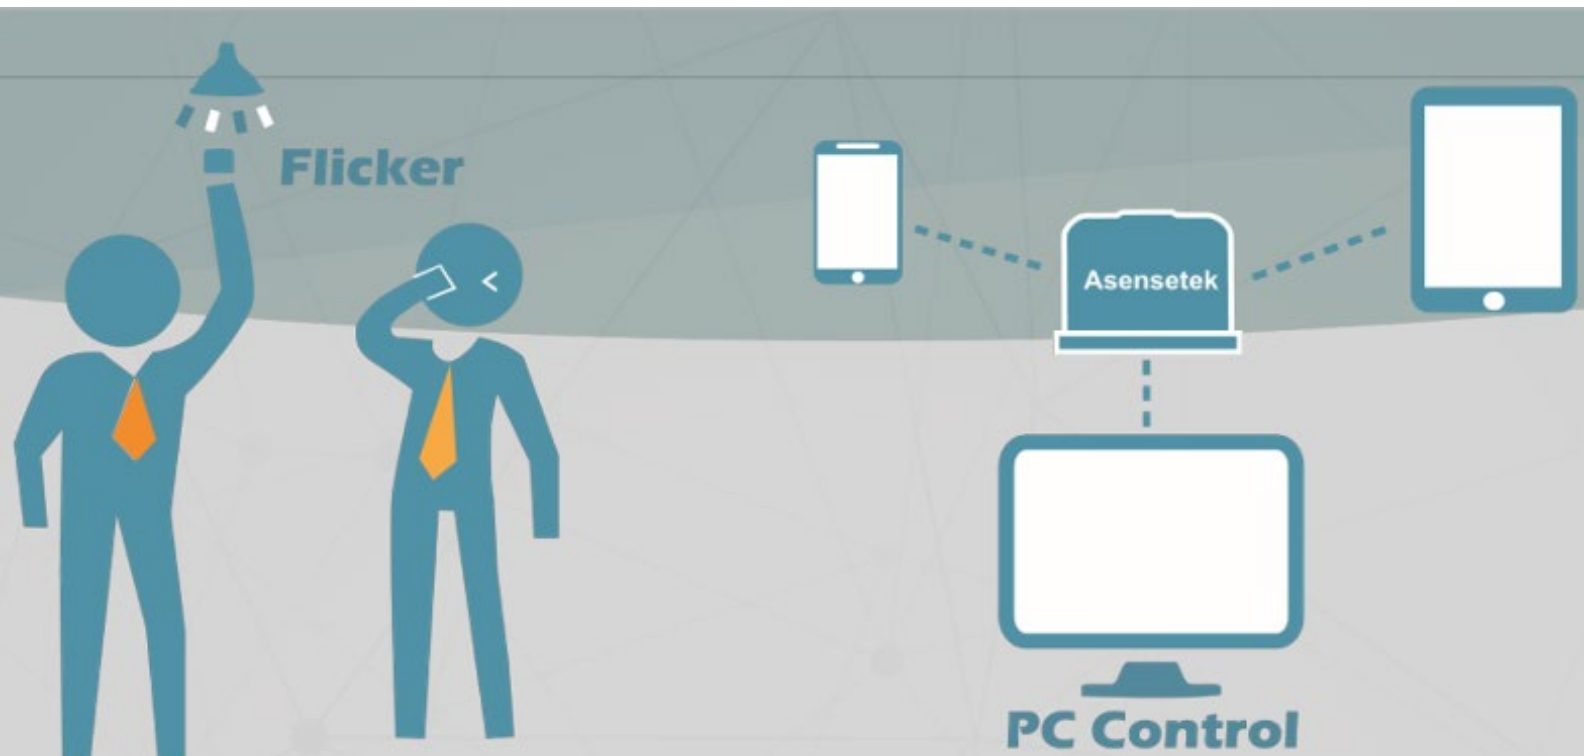

The Advanced version has a huge library of reference spectrums for users to benchmark with their imported measurement data.

Software Specification *Essence model is without those items		
Generic Analysis Projects (Standard/Advanced)	CIE x,y,u',v' CCT *Duv CRI (RA) (R1-R8) *Re (R1-R15) R1-R15 Radar/Bar Chart CQS Q1-Q15 TLCI (Qa) GAI Illuminance Foot Candle *PPFD	CIE 1931/1976 Diagram Peak Wavelength (λ_p) *Dominant Wavelength (λ_D) *Purity FWHM *SP ratio C78.377-2008 Diagram IEC-SDCM Diagram Spectrum Diagram Flicker Index Flicker Percentage Flicker Frequency *TM-30-15
Generic Key Features (Standard/Advanced)	PC control Measurement, Data Filter, CSV Output, DAT Output, Print Report, Automatically Record Temperature & Humidity, Precision Mode, GPS Orientation	
Additional Key Features (Advanced Only)	Multi CIE 1931 Display Multi CIE 1976 Display Multi Spectrums Display	Multi C78.377-2008 Display Multi IEC-SDCM Display Multi GPS Map Display
	Coordinates Display, Zoom In/Out, Normalized Spectrum, Light Source Benchmark, Print Report (Company's Logo)	
Language	Traditional Chinese, Simplified Chinese, English, German