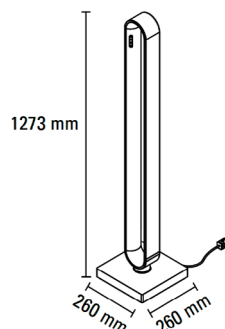

Updated: September 2018

info@nextgenerationled.be • www.nextgenerationled.be

Specifications

Loop	Model D(ownlight)					
	878mm		1273mm		1526mm	
Length	878mm		1273mm		1526mm	
Power	52W	60W	72W	80W	92W	100W
Colorful ambiance-light	490lm	-	650lm	-	860lm	-
White light	2600lm	5000lm	3600lm	6700lm	4600lm	8500lm
Power factor (Pf)	0.99					
Power supply	110V ~ 240 V / 50 Hz					
Color rendering index	90					
Color temperature	3000K					

Loop	Model W(allmounted)					
	878mm		1273mm		1526mm	
Length	878mm		1273mm		1526mm	
Power	52W	60W	72W	80W	92W	100W
Colorful ambiance-light	490lm	-	650lm	-	860lm	-
White light	2600lm	5000lm	3600lm	6700lm	4600lm	8500lm
Power factor (Pf)	0.99					
Power supply	110V ~ 240 V / 50 Hz					
Color rendering index	90					
Color temperature	3000K					

Loop	Model P(endable)			
	1273mm		1526mm	
Length	1273mm		1526mm	
Power	72W	80W	92W	100W
Colorful ambiance-light	650lm	-	860lm	-
White light	3600lm	6700lm	4600lm	8500lm
Power factor (Pf)	0.99			
Power supply	110V ~ 240 V / 50 Hz			
Color rendering index	90			
Color temperature	3000K			

Installation guide

Loop P 1200

Perfect for a table length between 1.5 and 2.0 meters

Loop P 1500

Perfect for a table length between 2.0 and 3.0 meters

LOOP S 1200

LOOP S 1500

Loop W 900