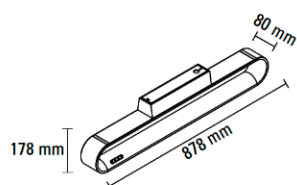

Updated: September 2018

info@nextgenerationled.be • www.nextgenerationled.be

Specifications

Loop	Model D(ownlight)					
	878mm		1273mm		1526mm	
Length	878mm		1273mm		1526mm	
Power	52W	60W	72W	80W	92W	100W
Colorful ambiance-light	490lm	-	650lm	-	860lm	-
White light	2600lm	5000lm	3600lm	6700lm	4600lm	8500lm
Power factor (Pf)	0.99					
Power supply	110V ~ 240 V / 50 Hz					
Color rendering index	90					
Color temperature	3000K					

Loop	Model P(endable)			
	1273mm		1526mm	
Length	1273mm		1526mm	
Power	72W	80W	92W	100W
Colorful ambiance-light	650lm	-	860lm	-
White light	3600lm	6700lm	4600lm	8500lm
Power factor (Pf)	0.99			
Power supply	110V ~ 240 V / 50 Hz			
Color rendering index	90			
Color temperature	3000K			

Installation guide

Loop P 1200

Perfect for a table length between 1.5 and 2.0 meters

Loop P 1500

Perfect for a table length between 2.0 and 3.0 meters

LOOP S 1200

LOOP S 1500

Loop W 900

Loop W 1200

Loop W 1500

We deliver Loop W in three different standard lengths and upon request in individual lengths of up to 3 meters.

LOOP D 900

LOOP D 1200

LOOP D 1500

Loop D can be installed on walls or ceilings and is available in three different standard lengths and four different coloured surfaces.