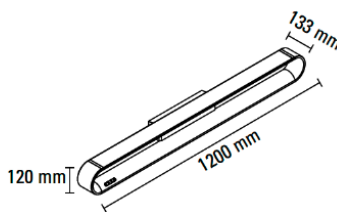

Loop	Model W(allmounted)					
	878mm		1273mm		1526mm	
Length	878mm		1273mm		1526mm	
Power	52W	60W	72W	80W	92W	100W
Colorful ambiance-light	490lm	-	650lm	-	860lm	-
White light	2600lm	5000lm	3600lm	6700lm	4600lm	8500lm
Power factor (Pf)	0.99					
Power supply	110V ~ 240 V / 50 Hz					
Color rendering index	90					
Color temperature	3000K					

Loop	Model P(endable)			
	1273mm		1526mm	
Length	1273mm		1526mm	
Power	72W	80W	92W	100W
Colorful ambiance-light	650lm	-	860lm	-
White light	3600lm	6700lm	4600lm	8500lm
Power factor (Pf)	0.99			
Power supply	110V ~ 240 V / 50 Hz			
Color rendering index	90			
Color temperature	3000K			

Installation guide

Loop P 1200

Perfect for a table length between 1.5 and 2.0 meters

Loop P 1500

Perfect for a table length between 2.0 and 3.0 meters

LOOP S 1200

LOOP S 1500

Loop W 900

Loop W 1200

Loop W 1500

We deliver Loop W in three different standard lengths and upon request in individual lengths of up to 3 meters.

LOOP D 900

LOOP D 1200

LOOP D 1500

Loop D can be installed on walls or ceilings and is available in three different standard lengths and four different coloured surfaces.