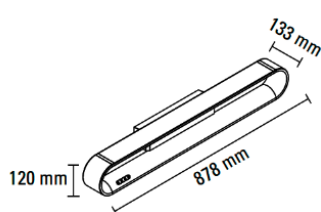

Updated: September 2018

info@nextgenerationled.be • www.nextgenerationled.be

Specifications

Loop	Model D(ownlight)					
	878mm		1273mm		1526mm	
Length	878mm		1273mm		1526mm	
Power	52W	60W	72W	80W	92W	100W
Colorful ambiance-light	490lm	-	650lm	-	860lm	-
White light	2600lm	5000lm	3600lm	6700lm	4600lm	8500lm
Power factor (Pf)	0.99					
Power supply	110V ~ 240 V / 50 Hz					
Color rendering index	90					
Color temperature	3000K					

Loop	Model W(allmounted)					
	878mm		1273mm		1526mm	
Length	878mm		1273mm		1526mm	
Power	52W	60W	72W	80W	92W	100W
Colorful ambiance-light	490lm	-	650lm	-	860lm	-
White light	2600lm	5000lm	3600lm	6700lm	4600lm	8500lm
Power factor (Pf)	0.99					
Power supply	110V ~ 240 V / 50 Hz					
Color rendering index	90					
Color temperature	3000K					

Loop	Model P(endable)			
	1273mm		1526mm	
Length	1273mm		1526mm	
Power	72W	80W	92W	100W
Colorful ambiance-light	650lm	-	860lm	-
White light	3600lm	6700lm	4600lm	8500lm
Power factor (Pf)	0.99			
Power supply	110V ~ 240 V / 50 Hz			
Color rendering index	90			
Color temperature	3000K			

Installation guide

Loop P 1200

Perfect for a table length between 1.5 and 2.0 meters

Loop P 1500

Perfect for a table length between 2.0 and 3.0 meters

LOOP S 1200

LOOP S 1500

Loop W 900