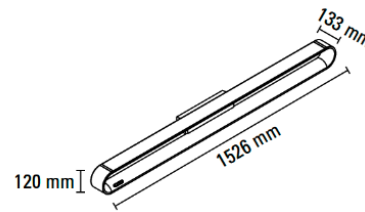

Updated: September 2018

info@nextgenerationled.be • www.nextgenerationled.be

Specifications

Loop	Model D(ownlight)					
	878mm		1273mm		1526mm	
Length	878mm		1273mm		1526mm	
Power	52W	60W	72W	80W	92W	100W
Colorful ambiance-light	490lm	-	650lm	-	860lm	-
White light	2600lm	5000lm	3600lm	6700lm	4600lm	8500lm
Power factor (Pf)	0.99					
Power supply	110V ~ 240 V / 50 Hz					
Color rendering index	90					
Color temperature	3000K					

Loop	Model P(endable)			
	1273mm		1526mm	
Length	1273mm		1526mm	
Power	72W	80W	92W	100W
Colorful ambiance-light	650lm	-	860lm	-
White light	3600lm	6700lm	4600lm	8500lm
Power factor (Pf)	0.99			
Power supply	110V ~ 240 V / 50 Hz			
Color rendering index	90			
Color temperature	3000K			

Installation guide

Loop P 1200

Perfect for a table length between 1.5 and 2.0 meters

Loop P 1500

Perfect for a table length between 2.0 and 3.0 meters

LOOP S 1200

LOOP S 1500

Loop W 900

Loop W 1200

Loop W 1500

We deliver Loop W in three different standard lengths and upon request in individual lengths of up to 3 meters.

LOOP D 900

LOOP D 1200

LOOP D 1500

Loop D can be installed on walls or ceilings and is available in three different standard lengths and four different coloured surfaces.