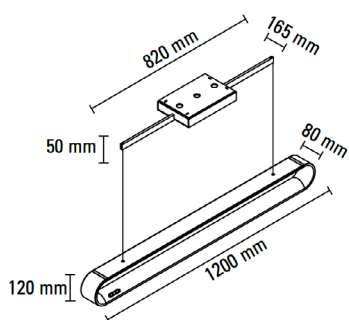

Installation guide

Loop P 1200

Perfect for a table length between 1.5 and 2.0 meters