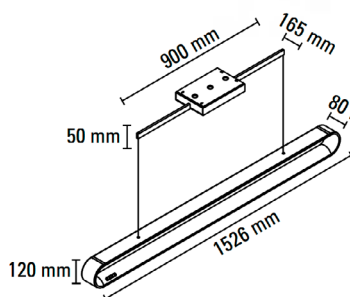

Updated: September 2018

info@nextgenerationled.be • www.nextgenerationled.be

Specifications

Loop	Model D(ownlight)					
	878mm		1273mm		1526mm	
Length	878mm		1273mm		1526mm	
Power	52W	60W	72W	80W	92W	100W
Colorful ambiance-light	490lm	-	650lm	-	860lm	-
White light	2600lm	5000lm	3600lm	6700lm	4600lm	8500lm
Power factor (Pf)	0.99					
Power supply	110V ~ 240 V / 50 Hz					
Color rendering index	90					
Color temperature	3000K					

Loop	Model W(allmounted)					
	878mm		1273mm		1526mm	
Length	878mm		1273mm		1526mm	
Power	52W	60W	72W	80W	92W	100W
Colorful ambiance-light	490lm	-	650lm	-	860lm	-
White light	2600lm	5000lm	3600lm	6700lm	4600lm	8500lm
Power factor (Pf)	0.99					
Power supply	110V ~ 240 V / 50 Hz					
Color rendering index	90					
Color temperature	3000K					

Loop	Model P(endable)			
	1273mm		1526mm	
Length	1273mm		1526mm	
Power	72W	80W	92W	100W
Colorful ambiance-light	650lm	-	860lm	-
White light	3600lm	6700lm	4600lm	8500lm
Power factor (Pf)	0.99			
Power supply	110V ~ 240 V / 50 Hz			
Color rendering index	90			
Color temperature	3000K			

Installation guide

Loop P 1200

Perfect for a table length between 1.5 and 2.0 meters

Loop P 1500

Perfect for a table length between 2.0 and 3.0 meters

LOOP S 1200

LOOP S 1500

Loop W 900