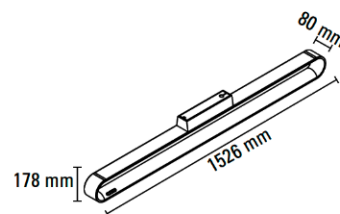

Updated: September 2018

info@nextgenerationled.be • www.nextgenerationled.be

Specifications

Loop	Model D(ownlight)					
	878mm		1273mm		1526mm	
Length	878mm		1273mm		1526mm	
Power	52W	60W	72W	80W	92W	100W
Colorful ambiance-light	490lm	-	650lm	-	860lm	-
White light	2600lm	5000lm	3600lm	6700lm	4600lm	8500lm
Power factor (Pf)	0.99					
Power supply	110V ~ 240 V / 50 Hz					
Color rendering index	90					
Color temperature	3000K					

Loop	Model P(endable)			
	1273mm		1526mm	
Length	1273mm		1526mm	
Power	72W	80W	92W	100W
Colorful ambiance-light	650lm	-	860lm	-
White light	3600lm	6700lm	4600lm	8500lm
Power factor (Pf)	0.99			
Power supply	110V ~ 240 V / 50 Hz			
Color rendering index	90			
Color temperature	3000K			

Installation guide

Loop P 1200

Perfect for a table length between 1.5 and 2.0 meters

Loop P 1500

Perfect for a table length between 2.0 and 3.0 meters

LOOP S 1200

LOOP S 1500

Loop W 900

Loop W 1200

Loop W 1500

We deliver Loop W in three different standard lengths and upon request in individual lengths of up to 3 meters.

LOOP D 900

LOOP D 1200

LOOP D 1500

Loop D can be installed on walls or ceilings and is available in three different standard lengths and four different coloured surfaces.