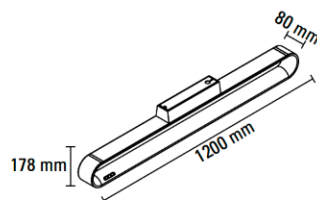

Updated: September 2018

info@nextgenerationled.be • www.nextgenerationled.be

Specifications

Loop	Model D(ownlight)					
	878mm		1273mm		1526mm	
Length	878mm		1273mm		1526mm	
Power	52W	60W	72W	80W	92W	100W
Colorful ambiance-light	490lm	-	650lm	-	860lm	-
White light	2600lm	5000lm	3600lm	6700lm	4600lm	8500lm
Power factor (Pf)	0.99					
Power supply	110V ~ 240 V / 50 Hz					
Color rendering index	90					
Color temperature	3000K					

Loop	Model P(endable)			
	1273mm		1526mm	
Length	1273mm		1526mm	
Power	72W	80W	92W	100W
Colorful ambiance-light	650lm	-	860lm	-
White light	3600lm	6700lm	4600lm	8500lm
Power factor (Pf)	0.99			
Power supply	110V ~ 240 V / 50 Hz			
Color rendering index	90			
Color temperature	3000K			

Installation guide

Loop P 1200

Perfect for a table length between 1.5 and 2.0 meters

Loop P 1500

Perfect for a table length between 2.0 and 3.0 meters

LOOP S 1200

LOOP S 1500

Loop W 900

Loop W 1200

Loop W 1500

We deliver Loop W in three different standard lengths and upon request in individual lengths of up to 3 meters.

LOOP D 900

LOOP D 1200

LOOP D 1500

Loop D can be installed on walls or ceilings and is available in three different standard lengths and four different coloured surfaces.