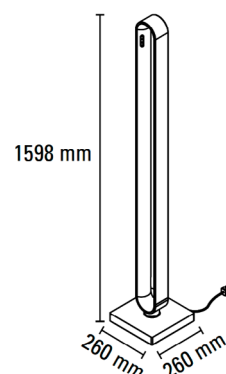

Updated: September 2018

info@nextgenerationled.be • www.nextgenerationled.be

Specifications

Loop	Model D(ownlight)					
	878mm		1273mm		1526mm	
Length	878mm		1273mm		1526mm	
Power	52W	60W	72W	80W	92W	100W
Colorful ambiance-light	490lm	-	650lm	-	860lm	-
White light	2600lm	5000lm	3600lm	6700lm	4600lm	8500lm
Power factor (Pf)	0.99					
Power supply	110V ~ 240 V / 50 Hz					
Color rendering index	90					
Color temperature	3000K					

Loop	Model W(allmounted)					
	878mm		1273mm		1526mm	
Length	878mm		1273mm		1526mm	
Power	52W	60W	72W	80W	92W	100W
Colorful ambiance-light	490lm	-	650lm	-	860lm	-
White light	2600lm	5000lm	3600lm	6700lm	4600lm	8500lm
Power factor (Pf)	0.99					
Power supply	110V ~ 240 V / 50 Hz					
Color rendering index	90					
Color temperature	3000K					

Loop	Model P(endable)			
	1273mm		1526mm	
Length	1273mm		1526mm	
Power	72W	80W	92W	100W
Colorful ambiance-light	650lm	-	860lm	-
White light	3600lm	6700lm	4600lm	8500lm
Power factor (Pf)	0.99			
Power supply	110V ~ 240 V / 50 Hz			
Color rendering index	90			
Color temperature	3000K			

Installation guide

Loop P 1200

Perfect for a table length between 1.5 and 2.0 meters

Loop P 1500

Perfect for a table length between 2.0 and 3.0 meters

LOOP S 1200

LOOP S 1500

Loop W 900