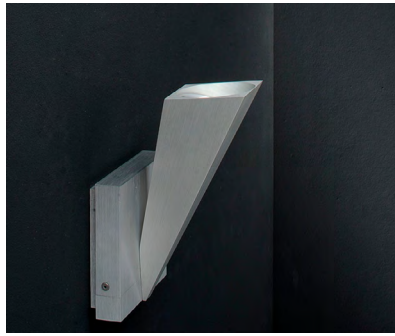

Lerion 12 III

Application

Living room, bedroom, kitchen, any room that needs a soul...

Lerion 12

Lerion 12 II