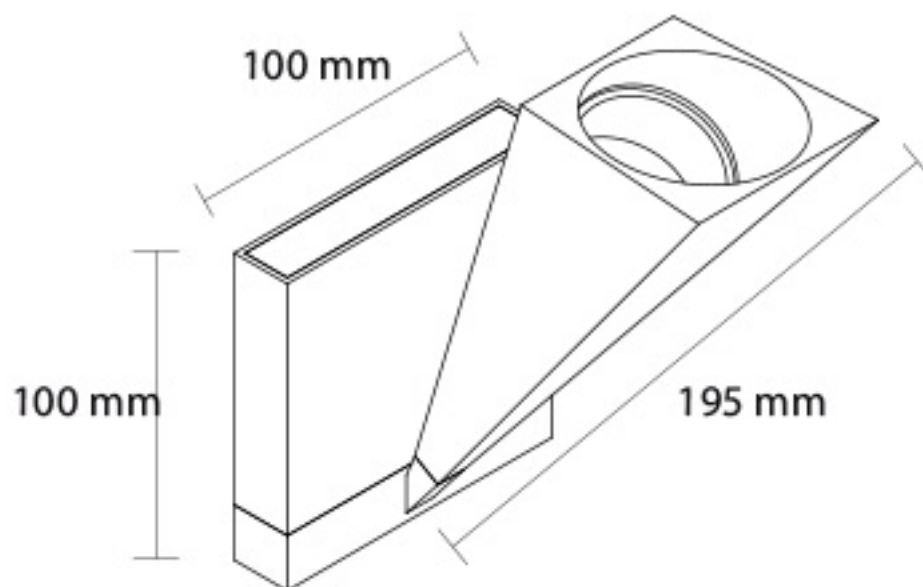

Lerion 12

LERION

REFERENCE	WATT	RGB	COLOR	WARRANTY	BLUETOOTH
600-0579	12 W	NO	3000 K	5 y	NO
600-0580	24 W	NO	3000 K	5 y	NO
600-0581	36 W	NO	3000 K	5 y	NO