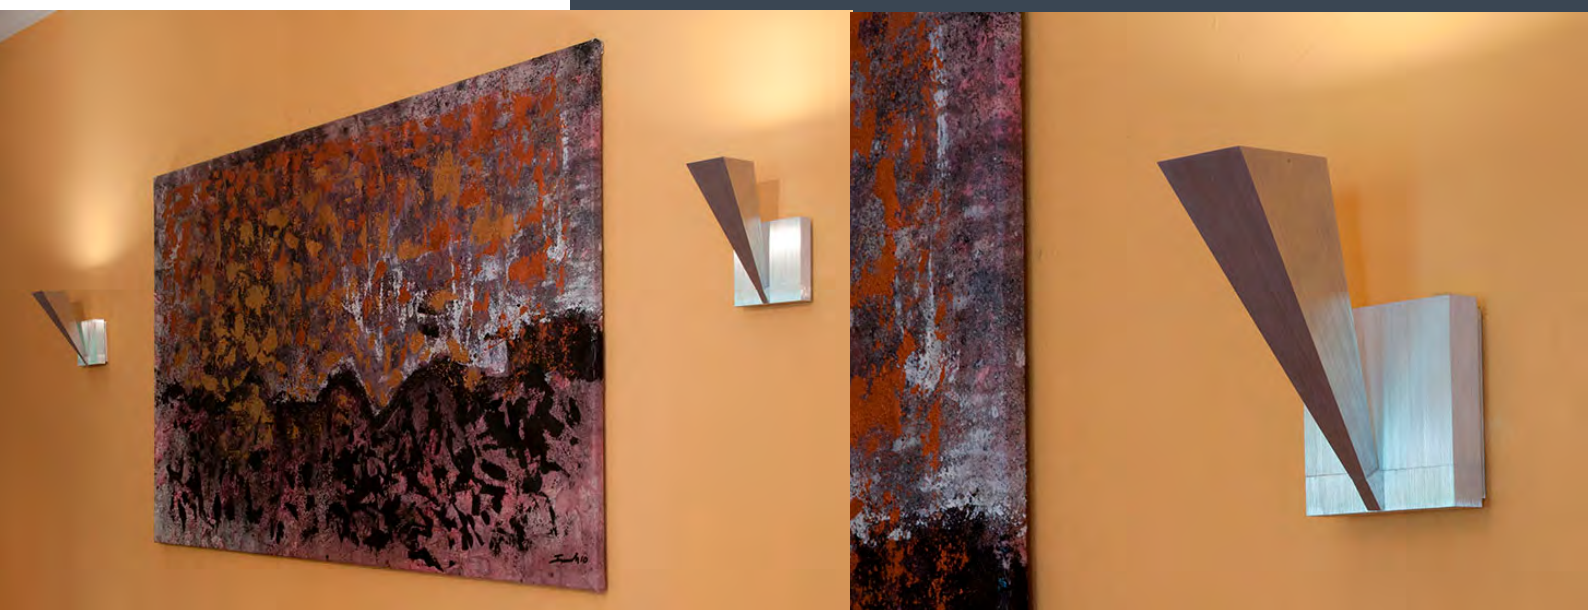

Specifications

	LERION 12 I, II and III
Power	12W, 24W OR 36W
Power factor (Pf)	0.99
Power supply	110V ~ 240 V / 50 Hz
Color rendering index	90
Color temperature	3000K

Updated: April 2019

info@nextgenerationled.be • www.nextgenerationled.be