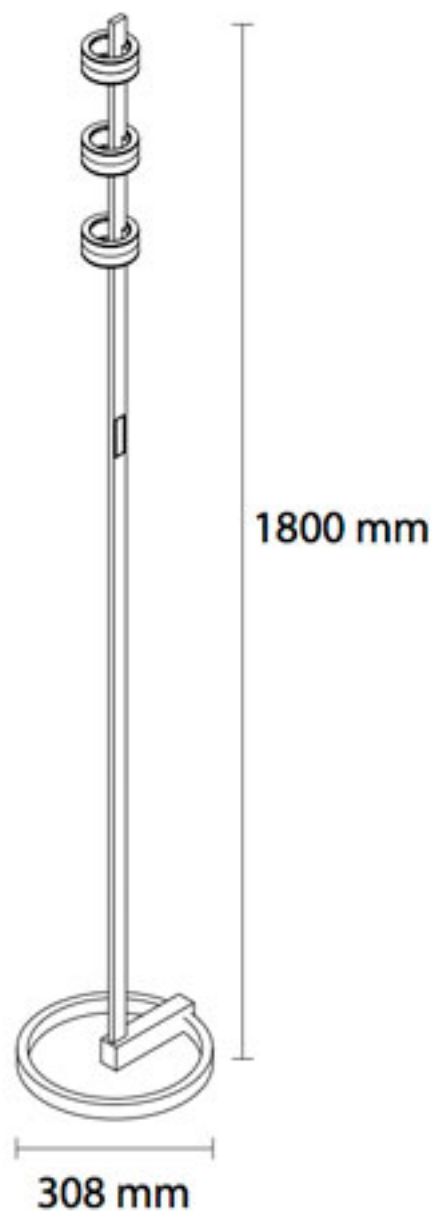

Installation guide

Dolua

Dosinua