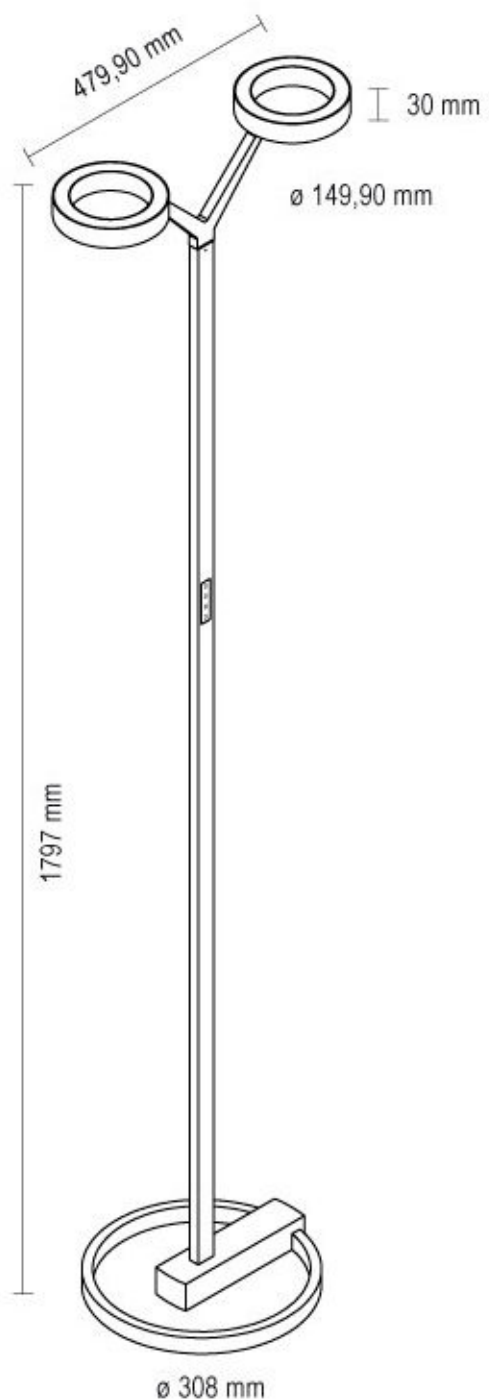

Installation guide

Dolua