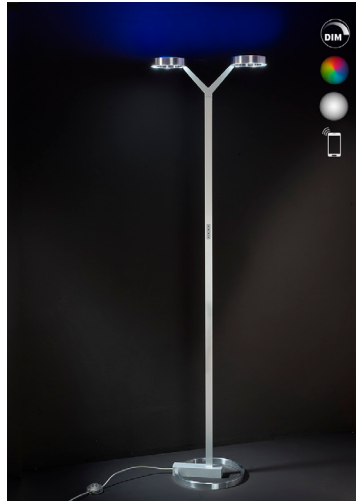

next generation led

info@nextgenerationled.be
www.nextgenerationled.be
Tel + 32 53 71 09 42

Tisua Line:

"Exquisite lighting series for creative designers"

Properties

- Gives rooms a soul
- Luminaires in which function and design merge
- Dosinua and Dolua with symmetrical round light bodies, you can always be sure to enjoy a very special lighting concept
- Clear reading light with changeable colour light at the same time provides perfect illumination in your room
- LEDs with efficiency class A and according to EU-Regulation 874/2012 are used
- Warranty: 5 years

Application

Living room, bedroom, kitchen, any room that needs a soul...

Dolua

Dosinua

Bluetooth Control Optional

Design

Tunable and dimmable

Available with RGB

Specifications

	DOLUA	DOSINUA
Power	24W or 30W	36W
Colorful ambience-light (ww=warm white)	12W ww down 18W RGB up	9W ww down 27W RGB up
Variable white light (white/amber LED)	12W up 12W down	18W up 18W down
Power factor (Pf)	0.99	
Power supply	110V ~ 240 V / 50 Hz	
Color rendering index	90	
Color temperature	3000K	

Updated: October 2018

info@nextgenerationled.be • www.nextgenerationled.be