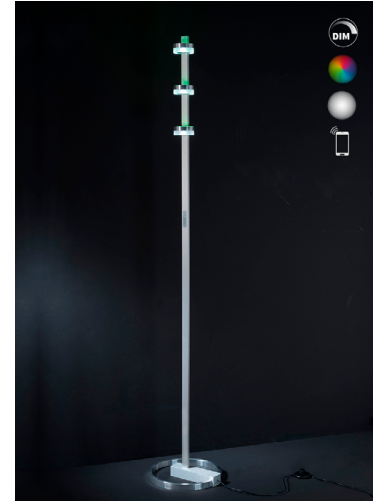

Dosinua

Light Module