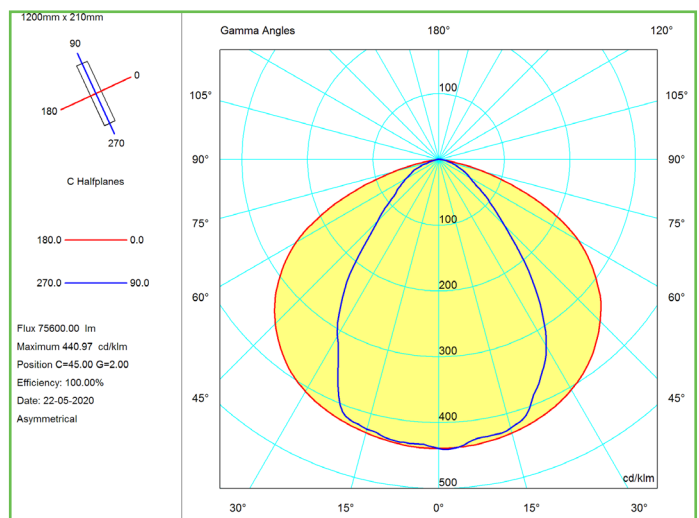

Application

Showroom, auditorium, warehouse, factory, gyms, ...

IP 64 140 lm / W

Specifications

POWERBAY				
Power	270W	360W	440W	540W
Luminous flux	37800lm	50400lm	61600lm	75600lm
Input voltage	AC 100 - 240 V - 50/60Hz			
Color rendering index	Ra >80			
Color temperature	4000K (3K, 5K, 6K available)			
Temperature in use	- 40°C ~ 50°C			
Beam Angle	Adaptive			
Size (LxHxW) (cm)	125x20x35	125x20x45	125x20x55	125x20x65
Weight (kg)	12	15	18	21

ENERGYLABEL

Electrical appliances carry an energy label. This label prints the so-called energy efficiency score in classes. These classes range from 'very energy efficient' (A++) to 'very waste of energy' (E). A more expensive new device may eventually turn out to be cheaper if the energy score is good. IPEA is the new system for luminaire energy efficiency assessment.

BEAM

The Illuminance Cone Diagram indicates the maximum illuminance at different distances from the fixture.

POLAR DIAGRAM

The polar luminous intensity graph illustrates the distribution of luminous intensity, in candelas, for the transverse (solid line) and axial (dashed line) planes of the luminaire. The shown curve provides a visual guide to the type of distribution expected from the luminaire e.g. wide, narrow, direct, indirect... in addition to intensity.