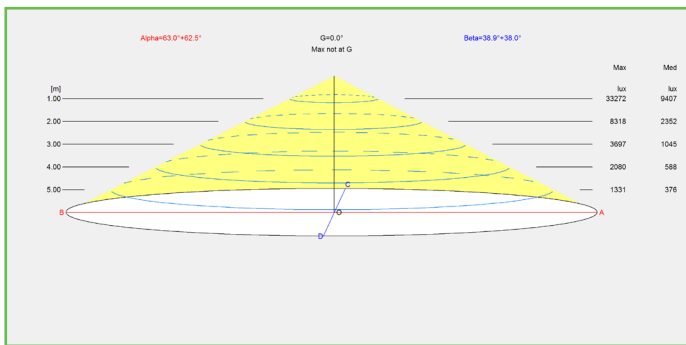

next generation led

info@nextgenerationled.be
www.nextgenerationled.be
Tel + 32 53 71 09 42

POWER BAY 270W~540W

Properties

- Lifespan L90 : > 100.000 hr
- Energy savings up to 65%
- Wireless lighting control in option
- Maximized heat dissipation via unique vertical cooling structure
- Easily maintained and replaceable parts
- No UV radiation, high light uniformity and minimized glare
- Warranty : 5 years

Application

Showroom, auditorium, warehouse, factory, gyms, ...

IP 64 140 lm / W

Specifications

POWERBAY				
Power	270W	360W	440W	540W
Luminous flux	37800lm	50400lm	61600lm	75600lm
Input voltage	AC 100 - 240 V - 50/60Hz			
Color rendering index	Ra >80			
Color temperature	4000K (3K, 5K, 6K available)			
Temperature in use	- 40°C ~ 50°C			
Beam Angle	Adaptive			
Size (LxHxW) (cm)	125x20x35	125x20x45	125x20x55	125x20x65
Weight (kg)	12	15	18	21

Updated: December 2020

Originally designed for Air New Zealand, PowerBay is capable of maintaining light levels up to 700lux from heights of up to 28m. PowerBay offers a fully scalable, high power solution that compliments the ShortBay range with exchangeable parts for long term, extended maintenance schedules.

BEAM

The Illuminance Cone Diagram indicates the maximum illuminance at different distances from the fixture.

POLAR DIAGRAM

The polar luminous intensity graph illustrates the distribution of luminous intensity, in candelas, for the transverse (solid line) and axial (dashed line) planes of the luminaire. The shown curve provides a visual guide to the type of distribution expected from the luminaire e.g. wide, narrow, direct, indirect... in addition to intensity.