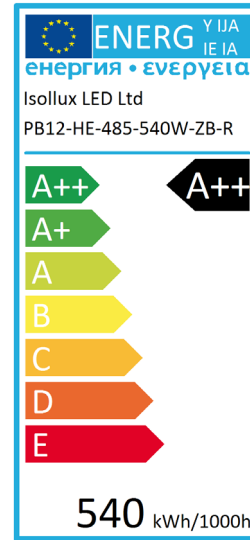

next generation led

info@nextgenerationled.be
www.nextgenerationled.be
Tel + 32 53 71 09 42

POWER BAY 270W~540W

Properties

- Lifespan L90 : > 100.000 hr
- Energy savings up to 65%
- Wireless lighting control in option
- Maximized heat dissipation via unique vertical cooling structure
- Easily maintained and replaceable parts
- No UV radiation, high light uniformity and minimized glare
- Warranty : 5 years

Application

Showroom, auditorium, warehouse, factory, gyms, ...

IP 64 140 lm / W

Specifications

POWERBAY				
Power	270W	360W	440W	540W
Luminous flux	37800lm	50400lm	61600lm	75600lm
Input voltage	AC 100 - 240 V - 50/60Hz			
Color rendering index	Ra >80			
Color temperature	4000K (3K, 5K, 6K available)			
Temperature in use	- 40°C ~ 50°C			
Beam Angle	Adaptive			
Size (LxHxW) (cm)	125x20x35	125x20x45	125x20x55	125x20x65
Weight (kg)	12	15	18	21

Updated: December 2020

Originally designed for Air New Zealand, PowerBay is capable of maintaining light levels up to 700lux from heights of up to 28m. PowerBay offers a fully scalable, high power solution that compliments the ShortBay range with exchangeable parts for long term, extended maintenance schedules.

ENERGYLABEL

Electrical appliances carry an energy label. This label prints the so-called energy efficiency score in classes. These classes range from 'very energy efficient' (A++) to 'very waste of energy' (E). A more expensive new device may eventually turn out to be cheaper if the energy score is good. IPEA is the new system for luminaire energy efficiency assessment.