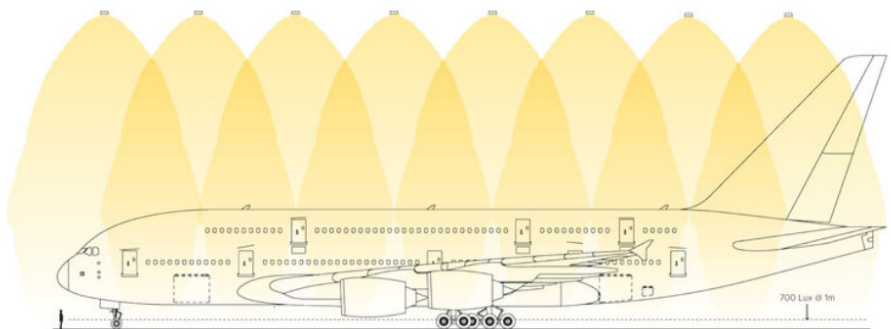

Application

Showroom, auditorium, warehouse, factory, gyms, ...

IP 64 140 lm / W

Specifications

POWERBAY				
Power	270W	360W	440W	540W
Luminous flux	37800lm	50400lm	61600lm	75600lm
Input voltage	AC 100 - 240 V - 50/60Hz			
Color rendering index	Ra >80			
Color temperature	4000K (3K, 5K, 6K available)			
Temperature in use	- 40°C ~ 50°C			
Beam Angle	Adaptive			
Size (LxHxW) (cm)	125x20x35	125x20x45	125x20x55	125x20x65
Weight (kg)	12	15	18	21

Updated: December 2020

Originally designed for Air New Zealand, PowerBay is capable of maintaining light levels up to 700lux from heights of up to 28m. PowerBay offers a fully scalable, high power solution that compliments the ShortBay range with exchangeable parts for long term, extended maintenance schedules.

ENERGYLABEL

Electrical appliances carry an energy label. This label prints the so-called energy efficiency score in classes. These classes range from 'very energy efficient' (A++) to 'very waste of energy' (E). A more expensive new device may eventually turn out to be cheaper if the energy score is good. IPEA is the new system for luminaire energy efficiency assessment.

BEAM

The Illuminance Cone Diagram indicates the maximum illuminance at different distances from the fixture.

POLAR DIAGRAM

The polar luminous intensity graph illustrates the distribution of luminous intensity, in candelas, for the transverse (solid line) and axial (dashed line) planes of the luminaire. The shown curve provides a visual guide to the type of distribution expected from the luminaire e.g. wide, narrow, direct, indirect... in addition to intensity.