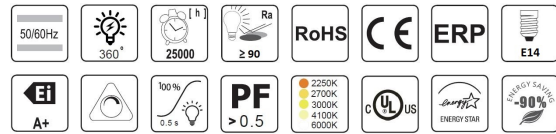

next generation led

info@nextgenerationled.be
www.nextgenerationled.be
Tel + 32 53 71 09 42

LED Bulb E27/A60

Properties

- Lifespan: 25.000 hours
- C series LED lamp with same size as conventional C series lamp
- Particularly efficient LED technology
- No transformer needed
- Aluminum socket, full glass housing
- Instant on and full brightness
- Dimmable
- Direct replacement for 40W incandescent light bulb
- Very powerfull LED's with CRI > 90
- 15.000 switching cycles
- No UV production, environment friendly
- Excellent uniformity
- Warranty: 3 years

IP 20 CRI 90 Dimmable

Specifications

E14 BULB	
Input voltage	AC220 ~ 240V / 50/60Hz
Power	4w
Power factor	> 0.5
Luminous intensity	320lm ~ 350lm
Color rendering index	>90
Color temperature	2700K (2200K/2450K/3000K/4100K/6000K available)
Dimmable	yes
Dimensions	35X97mm
Beam angle	360°