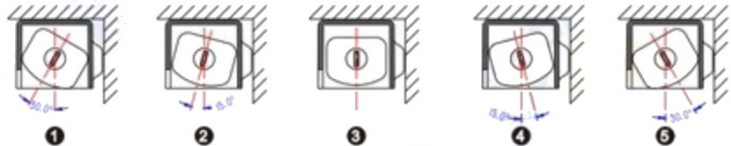

next generation led

info@nextgenerationled.be
www.nextgenerationled.be
Tel + 32 53 71 09 42

ROTATABLE LEDGE LIGHT

Properties

- Lifespan L70 %: > 50.000 hr
- CCT adjustable with bluetooth app
- Stainless steel body + PC lamp housing
- LED type: SMD
- Adjustable beamangle by side switch
- Waterproof for outdoor application, easy for installation, maintenance and replacement
- FCC/ETL certification
- Bluetooth remote control, 256 lamps can be controlled at one time
- Warranty: 5 years

Application

Step lighting, stairways, etc...

Bluetooth CCT Controllable

CRI 80

IP67

Bluetooth
controllable

Specifications

Power	3.5W
Color temperature	2700K ~ 5000K bluetooth controllable
Beam Angle	115°
Luminous intensity	300lm ~ 320lm
Input voltage	12V / 50/60Hz
Color rendering index	CRI>80
Power factor	> 0.9
Dimmable	yes
Operation temp.	-20°C ~ 40°C
Dimension	157x25x27.5mm

Updated: June 2019

Rotatable ledge light

REFERENCE	WATT	CRI	LUMEN	COLOR	BEAM	DIMMABLE
290-0311	3,5 W	CRI 80	320 lm	2700K~5000K	115°	YES

Normal Direction

Outward 15°

Outward 30°