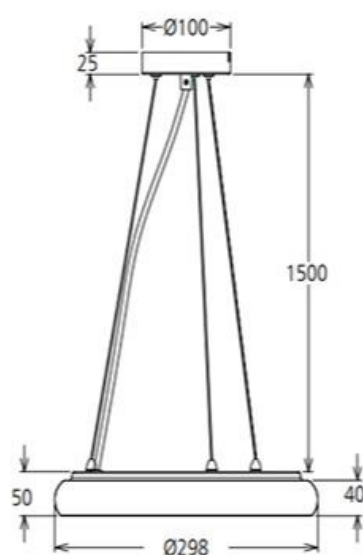

Application

Indoor, living room, bedroom, kitchen, etc...