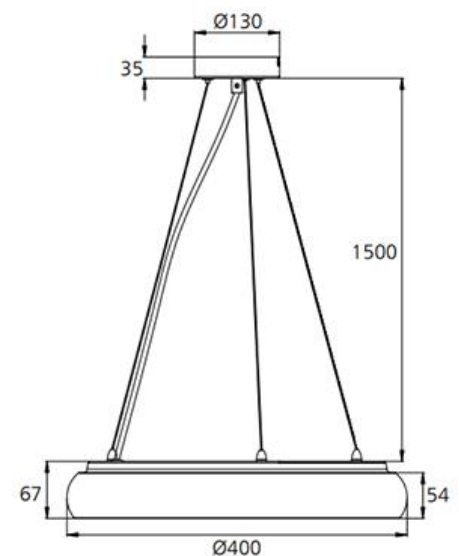

Application

Indoor, living room, bedroom, kitchen, etc...