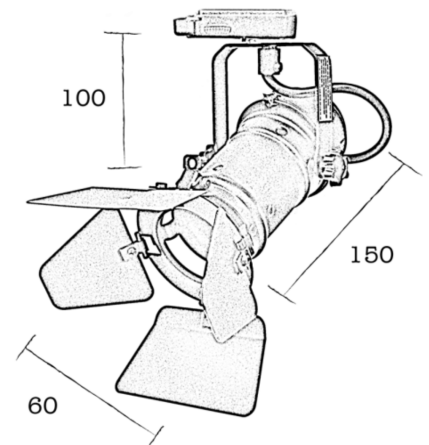

next generation led

info@nextgenerationled.be
www.nextgenerationled.be
Tel + 32 53 71 09 42

GU10 3-circuit tracklights

Properties

- Theatra and Guarda vintage trackspot for LED GU10 (exclusive), delivered including barndoors for a theatrical look
- Ideal in combination with GU10 spots from Soraa (see product sheet below)
  [Productsheet GU10 Soraa](#)
- Aluminum housing
- IP20
- 3-phase adapter included
- Power factor > 0.9
- Dimensions: see image
- Rotatable and tiltable

Application

Indoor, retail store, bar, restaurant, catering, lounge areas, gallery lighting etc...

Specifications