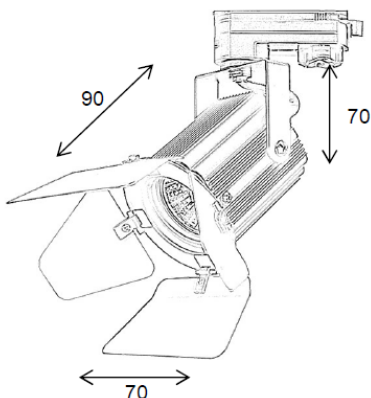

next generation led

info@nextgenerationled.be
www.nextgenerationled.be
Tel + 32 53 71 09 42

GU10 3-circuit tracklights

Properties

- Theatra and Guarda vintage trackspot for LED GU10 (exclusive), delivered including barndoors for a theatrical look
- Ideal in combination with GU10 spots from Soraa (see product sheet below)
  [Productsheet GU10 Soraa](#)
- Aluminum housing
- IP20
- 3-phase adapter included
- Power factor > 0.9
- Dimensions: see image
- Rotatable and tiltable

Application

Indoor, retail store, bar, restaurant, catering, lounge areas, gallery lighting etc...

Specifications