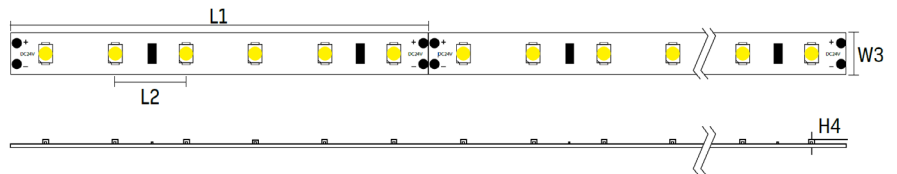

next generation led

info@nextgenerationled.be
 www.nextgenerationled.be
 Tel + 32 53 71 09 42

19.2W/m 10mm
 120LED/m IP20

Properties

- High CRI; CRI>90
- High Efficiency, Up to 100lm/w
- High color consistency, within 5 steps SDCM (3 steps Optional)
- [PURCHASE LED STRIPS ONLINE](#)

DIMENSION

Specifications

| L1(mm) | L2(mm) | W3(mm) | H4(mm) |
|--------|--------|--------|--------|
| 50 | 8.3 | 10 | 1.4 |

Technical details

| LUMENS PER METER(lm/M) | | | | | | |
|------------------------|-------|-------|-------|-------|-------|-------|
| 2200K | 2400K | 2700K | 3000K | 4000K | 5000K | 6000K |
| 1550 | 1730 | 1800 | 1870 | 1910 | 1970 | 1920 |