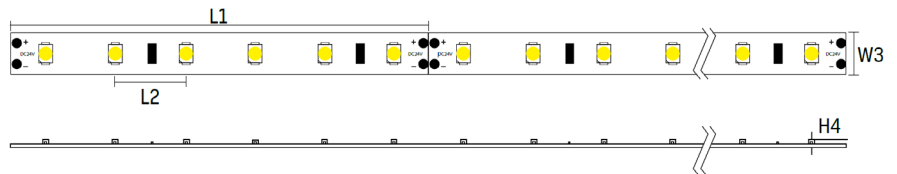

next generation led

info@nextgenerationled.be
 www.nextgenerationled.be
 Tel + 32 53 71 09 42

14.4W/m 10mm
 60LED/m IP20

Properties

- High CRI; CRI>90
- High Efficiency, Up to 100lm/w
- High color consistency, within 5 steps SDCM (3 steps Optional)
- [PURCHASE LED STRIPS ONLINE](#)

DIMENSION

Specifications

L1(mm)	L2(mm)	W3(mm)	H4(mm)
100	16.7	10	1.4

Technical details

LUMENS PER METER(lm/M)						
2200K	2400K	2700K	3000K	4000K	5000K	6000K
1000	1060	1180	1210	1300	1350	1320

Applications