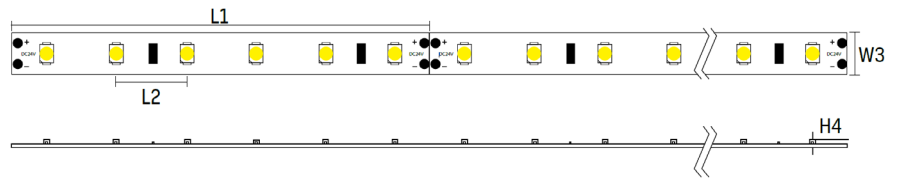

next generation led

info@nextgenerationled.be
www.nextgenerationled.be
Tel + 32 53 71 09 42

Low power 9.6W/m
8mm 120LED/m IP20

Properties

- High CRI; CRI>90
- High Efficiency, Up to 100lm/w
- High color consistency, within 5 steps SDCM (3 steps Optional)
- [PURCHASE LED STRIPS ONLINE](#)

DIMENSION

Specifications

L1(mm)	L2(mm)	W3(mm)	H4(mm)
50	8.3	8	1.4

Technical details

LUMENS PER METER(lm/M)						
● 2200K	● 2400K	● 2700K	● 3000K	● 4000K	● 5000K	● 6000K
640	680	770	800	840	900	880

Applications