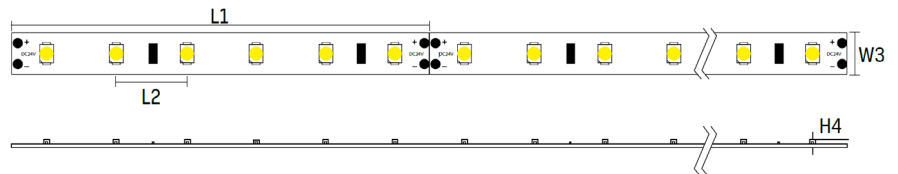

### Properties

- High CRI; CRI>90
- High Efficiency, Up to 100lm/w
- High color consistency, within 5 steps SDCM (3 steps Optional)
- [PURCHASE LED STRIPS ONLINE](#)

### DIMENSION

### Specifications

L1(mm)	L2(mm)	W3(mm)	H4(mm)
100	16.7	8	1.4