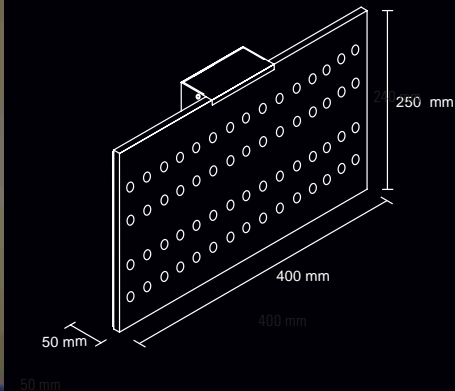

Prices without VAT

REAL LIGHT ART

Xinon und Xirinon: They just want to play
- and shine. On ceiling & wall.

dimmbar

Xirinon

Controls

The lamp Xirinua is laterally equipped with a rotary switch, via which the light color is set, or a color run can be initiated