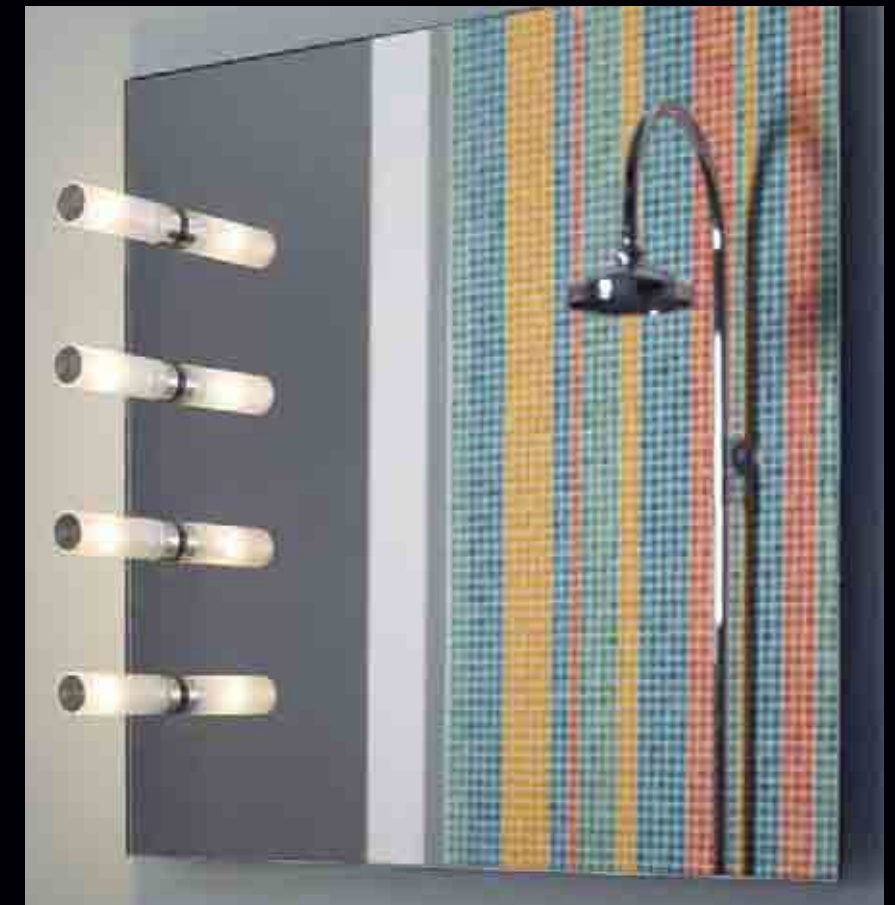

The luminaires Lefimon contains built in LED according to EU laws. Regulation 874/2012 Energy efficiency class A

Prices without VAT

red dot
2000

Transformer

The luminaires are class III luminaires and require an external transformer with 12V. To connect a two-pole cable is provided on the back. In general, the lights are screwed to plates, mirrors or ceilings where behind a cavity for jamming is present. We will gladly make custom-made products after appropriate coordination.