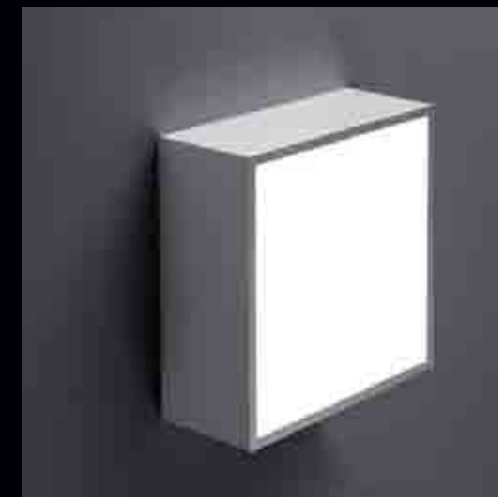

Energy efficiency

the luminaire contains built in LED
according to EU laws. Regulation
874/2012 Energy efficiency class A

Prices without VAT

THE BETTER HALF

Rimon stands for full light without heavy application.