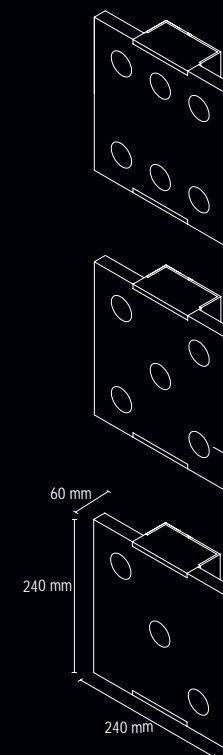

Xinon

LED CRI >90 3000K inside

Xirinon

Alu silkpat
8000 3400 00

Lampentyp: LED
11 W 1350lm color changeable
RGB on request also available
with white LEDs only.

Retail price:

1 -24	> 25	> 50
590,00 €	472,00 €	383,60 €

Delivery contents

Each luminaire is supplied ready for connection for 230V

Energy efficiency

the luminaire contains built-in LED according to EU laws. Regulation 874/2012 Energy efficiency class A

Prices without VAT

Xinon

Alu silkpat

- 1 Auge 8000 3100 00
- 2 Augen 8000 3101 00
- 3 Augen 8000 3102 00
- 4 Augen 8000 3103 00
- 5 Augen 8000 3104 00
- 6 Augen 8000 3105 00

Lighting Type: LED
6-36W 450lm-2700lm warmwhite 3000K

Retail price:

1 -24	> 25	> 50
560,00 €	448,00 €	364,00 €