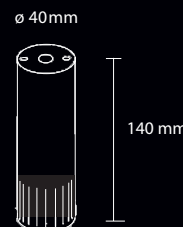

Dujakon

Alu silkpat
7800 5500 00
Lighting Type: LED
3W 225lm warmwhite 3000K
On request also available with Halogen G9 20W
Retail price: