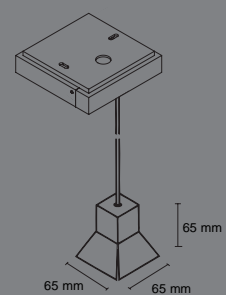

Dumagon

Jamaton

Lefimon 6

Lefimon 12

Mamadon

Casamaron

Ceiling canopies
The elegant ceiling canopy skillfully conceals the cables or junction boxes coming out of the ceiling. For the connection of the 230V cables, everything is necessary and the height adjustment of the lamp takes place in the shapely element