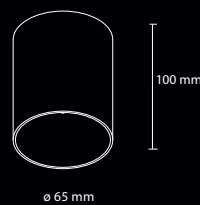

Dujakon

Dimmable with halogen equipment

Cariton

Alu silkpat
7800 5000 00
Lighting Type: LED or Halogen
G9 230 V max. 60W

Retail price:

1 -24	> 25	> 50
175,00 €	140,00 €	113,75 €

Xariton

Alu silkpat
7800 3000 00
Lighting Type: LED or Halogen
G9 230 V max. 48W