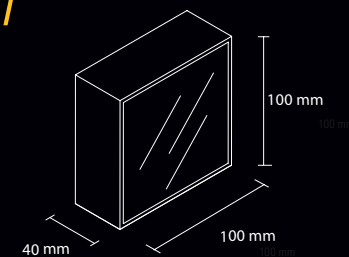

LED CRI >90 3000K inside