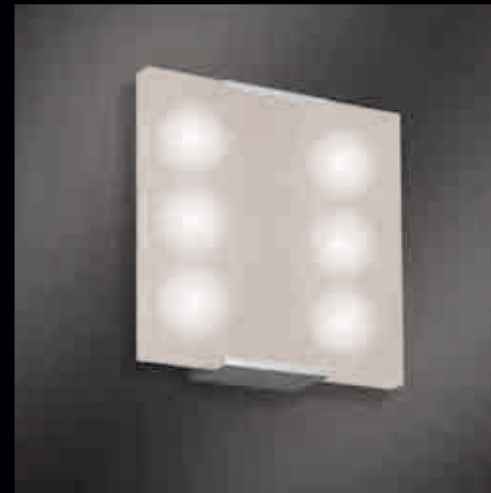

Prices without VAT

REAL LIGHT ART

Xinon und Xirinon: They just want to play
- and shine. On ceiling & wall.

dimmbar

Xirinon

Controls

The lamp Xirinua is laterally equipped with a rotary switch, via which the light color is set, or a color run can be initiated