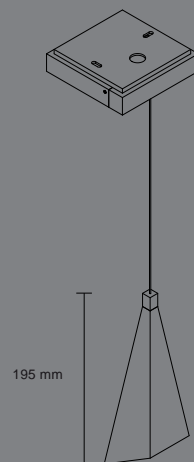

Dumagon

Jamaton

Lefimon 6

Lefimon 12

Mamadon

Casamaron

Ceiling canopies
The elegant ceiling canopy skillfully conceals the cables or junction boxes coming out of the ceiling. For the connection of the 230V cables, everything is necessary and the height adjustment of the lamp takes place in the shapely element