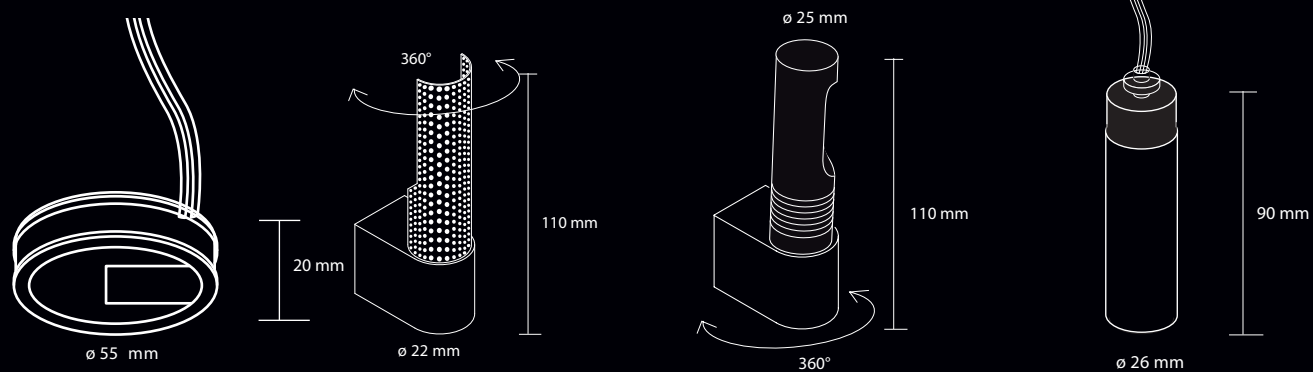

Iliron

Alu weiß (Abb. anders)
7200 1102 00
Lighting Type: LED or Halogen
G 4 12 V max. 10W

Retail price:

1 -24	> 25	> 50
64,00 €	51,20	41,60

Reaton

Alu silkpat
7200 4440 00
Lighting Type: LED or Halogen
G 4 12 V max. 35W

Retail price:

1 -24	> 25	> 50
89,00 €	71,20 €	57,85 €

Zyaton

Alu silkpat
7200 4400 00
Lighting Type: LED or Halogen
G 4 12 V max. 20W

Retail price:

1 -24	> 25	> 50
99,00 €	79,20 €	64,35 €

Celiton

Alu silkpat
7200 4500 00
Lighting Type: LED or Halogen
G 4 12 V max. 20W

Retail price:

1 -24	> 25	> 50
56,00 €	44,80 €	36,40 €

Transformator 0-60VA

12V 0-60VA
0213 0008 00
geeignet für: LED or Halogen
dimmbar

Retail price:

1 -24	> 25	> 50
55,00 €	44,00 €	35,75 €

LED 2,0W

0540 0000 50
Lighting Type: LED
210lm 2700k warmwhite

Retail price:

1 -24	> 25	> 50
17,00 €	13,60 €	11,05 €

Energy efficiency
The luminaires are suitable for bulbs of energy efficiency class A-C According to EU Regulation 874/2012

Prices without VAT