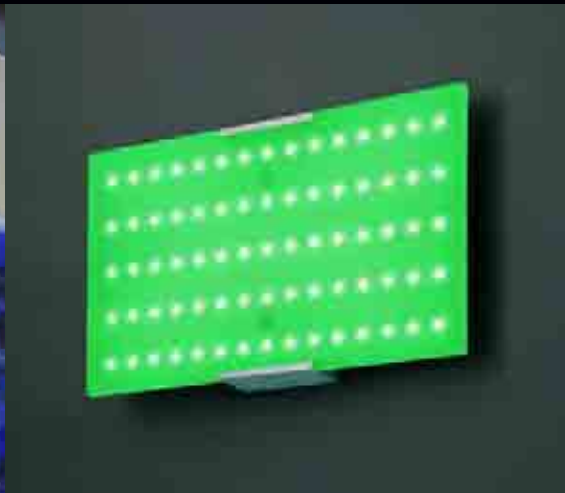

Prices without VAT

REAL LIGHT ART

Xinon und Xirinon: They just want to play
- and shine. On ceiling & wall.

dimmbar

Xirinon

Controls

The lamp Xirinua is laterally equipped with a rotary switch, via which the light color is set, or a color run can be initiated