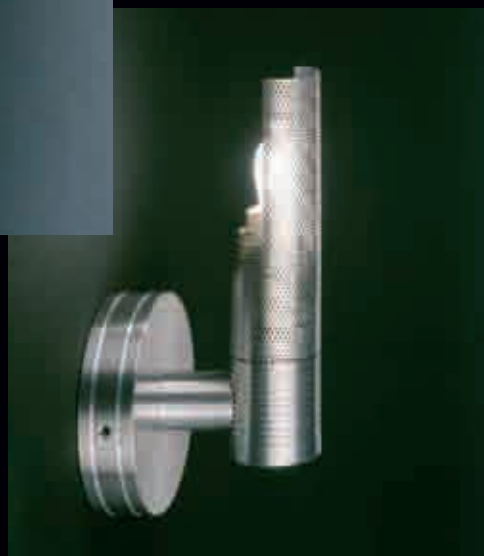

Retail price:

1 -24	> 25	> 50
195,00 €	156,00 €	126,75 €

Energy efficiency
 The luminaires are suitable for bulbs
 of energy efficiency class A-C
 According to EU Regulation 874/2012

Prices without VAT

Carimon