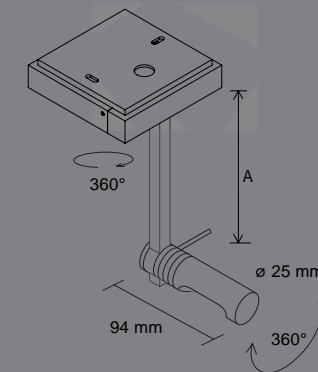

Leramon

Alimagon

Zymagon

Delivery contents
Each luminaire is supplied
Ready for connection for 230V.
Surfaces available on request in
black or white

Dimmable with halogen equipment

LED CRI >90 3000K inside