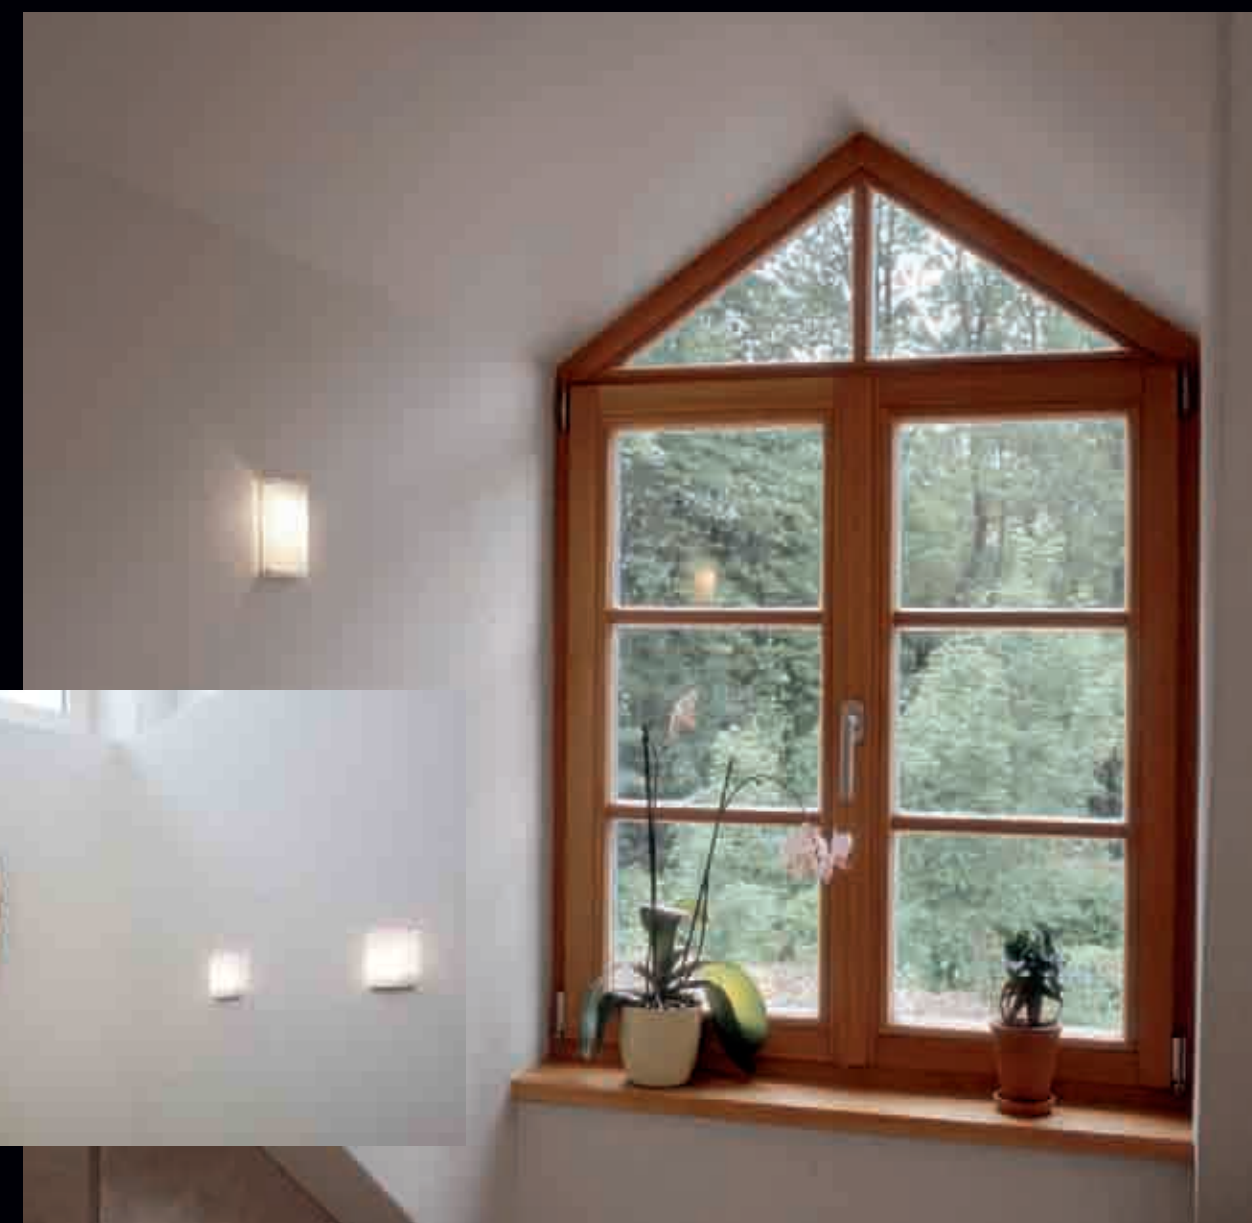

JAMATON - WALL LIGHTS

Turn walls into light-experience worlds