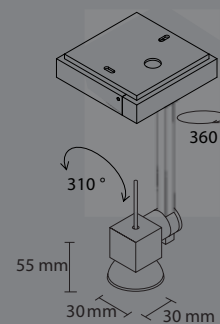

Leramon

Alimagon

Zymagon

Delivery contents
Each luminaire is supplied
Ready for connection for 230V.
Surfaces available on request in
black or white

Dimmable with halogen equipment

LED CRI >90 3000K inside