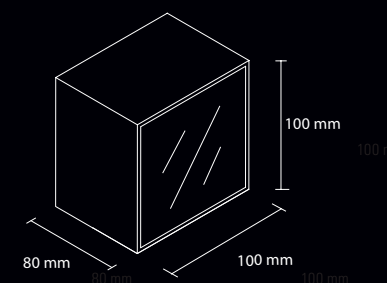

Led in perfection, single or grouped:
Rinon does not adapt - but always fits.

Rinon

Purism in its brightest
form - reduced to perfection.

Rinon

Alu silkpat
8000 2101 00
Lighting type LED
3W 225lm warmwhite 3000K