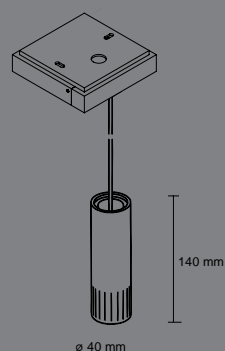

Dumagon

Jamaton

Lefimon 6

Lefimon 12

Mamadon

Casamaron

Ceiling canopies
The elegant ceiling canopy skillfully conceals the cables or junction boxes coming out of the ceiling. For the connection of the 230V cables, everything is necessary and the height adjustment of the lamp takes place in the shapely element