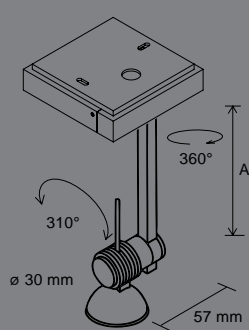

Leramon

Alimagon

Zymagon

Delivery contents
Each luminaire is supplied
Ready for connection for 230V.
Surfaces available on request in
black or white

Dimmable with halogen equipment

LED CRI >90 3000K inside