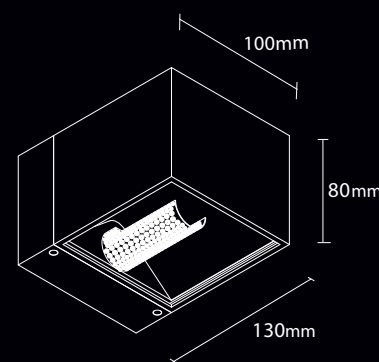

RION

For the big staging

Rion

Dimmable with halogen equipment

Rion

Alu silkpat
7700 0000 00
Lighting Type: LED or Halogen
G9 230 V max. 60W

Delivery contents
Each luminaire is supplied
Ready for connection for 230V.
Surfaces available on request in
black or white

Retail price:

1 -24	> 25	> 50
195,00 €	156,00 €	126,75 €

Energy efficiency
The luminaires are suitable for bulbs
of energy efficiency class A-C
According to EU Regulation 874/2012

Prices without VAT