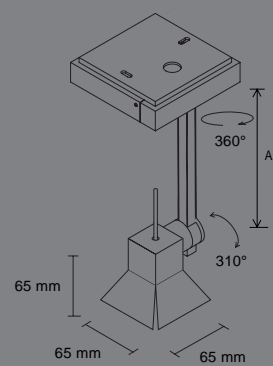

Leramon

Alimagon

Zymagon

Delivery contents
Each luminaire is supplied
Ready for connection for 230V.
Surfaces available on request in
black or white

Dimmable with halogen equipment

LED CRI >90 3000K inside