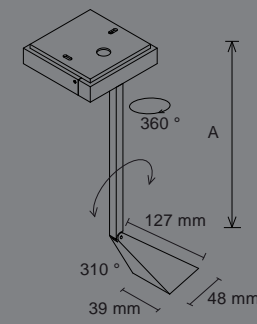

Leramon

Alimagon

Zymagon

Delivery contents
Each luminaire is supplied
Ready for connection for 230V.
Surfaces available on request in
black or white

Dimmable with halogen equipment

LED CRI >90 3000K inside