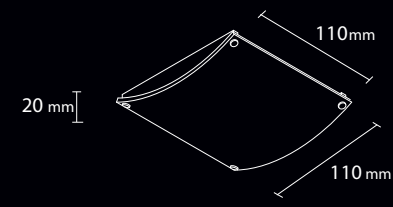

Pure light - pleasure.
Camiron is suitable for the ceiling and wall.

Camiron

Dimmable with halogen equipment