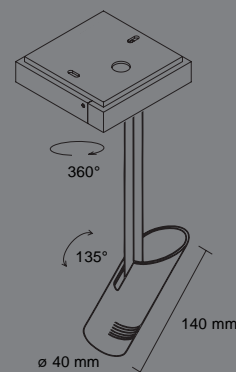

Leramon

Alimagon

Zymagon

Delivery contents
Each luminaire is supplied
Ready for connection for 230V.
Surfaces available on request in
black or white

Dimmable with halogen equipment

LED CRI >90 3000K inside