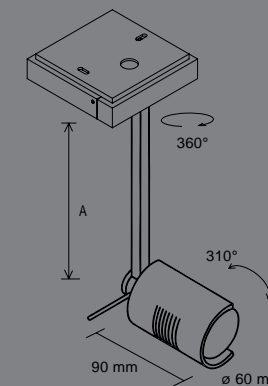

Leramon

Alimagon

Zymagon

Delivery contents
Each luminaire is supplied
Ready for connection for 230V.
Surfaces available on request in
black or white

Dimmable with halogen equipment

LED CRI >90 3000K inside