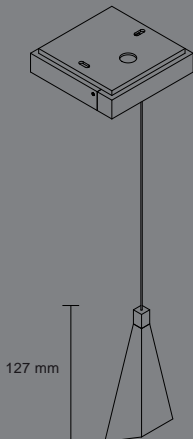

Dumagon

Jamaton

Lefimon 6

Lefimon 12

Mamadon

Casamaron

Ceiling canopies
The elegant ceiling canopy skillfully conceals the cables or junction boxes coming out of the ceiling. For the connection of the 230V cables, everything is necessary and the height adjustment of the lamp takes place in the shapely element