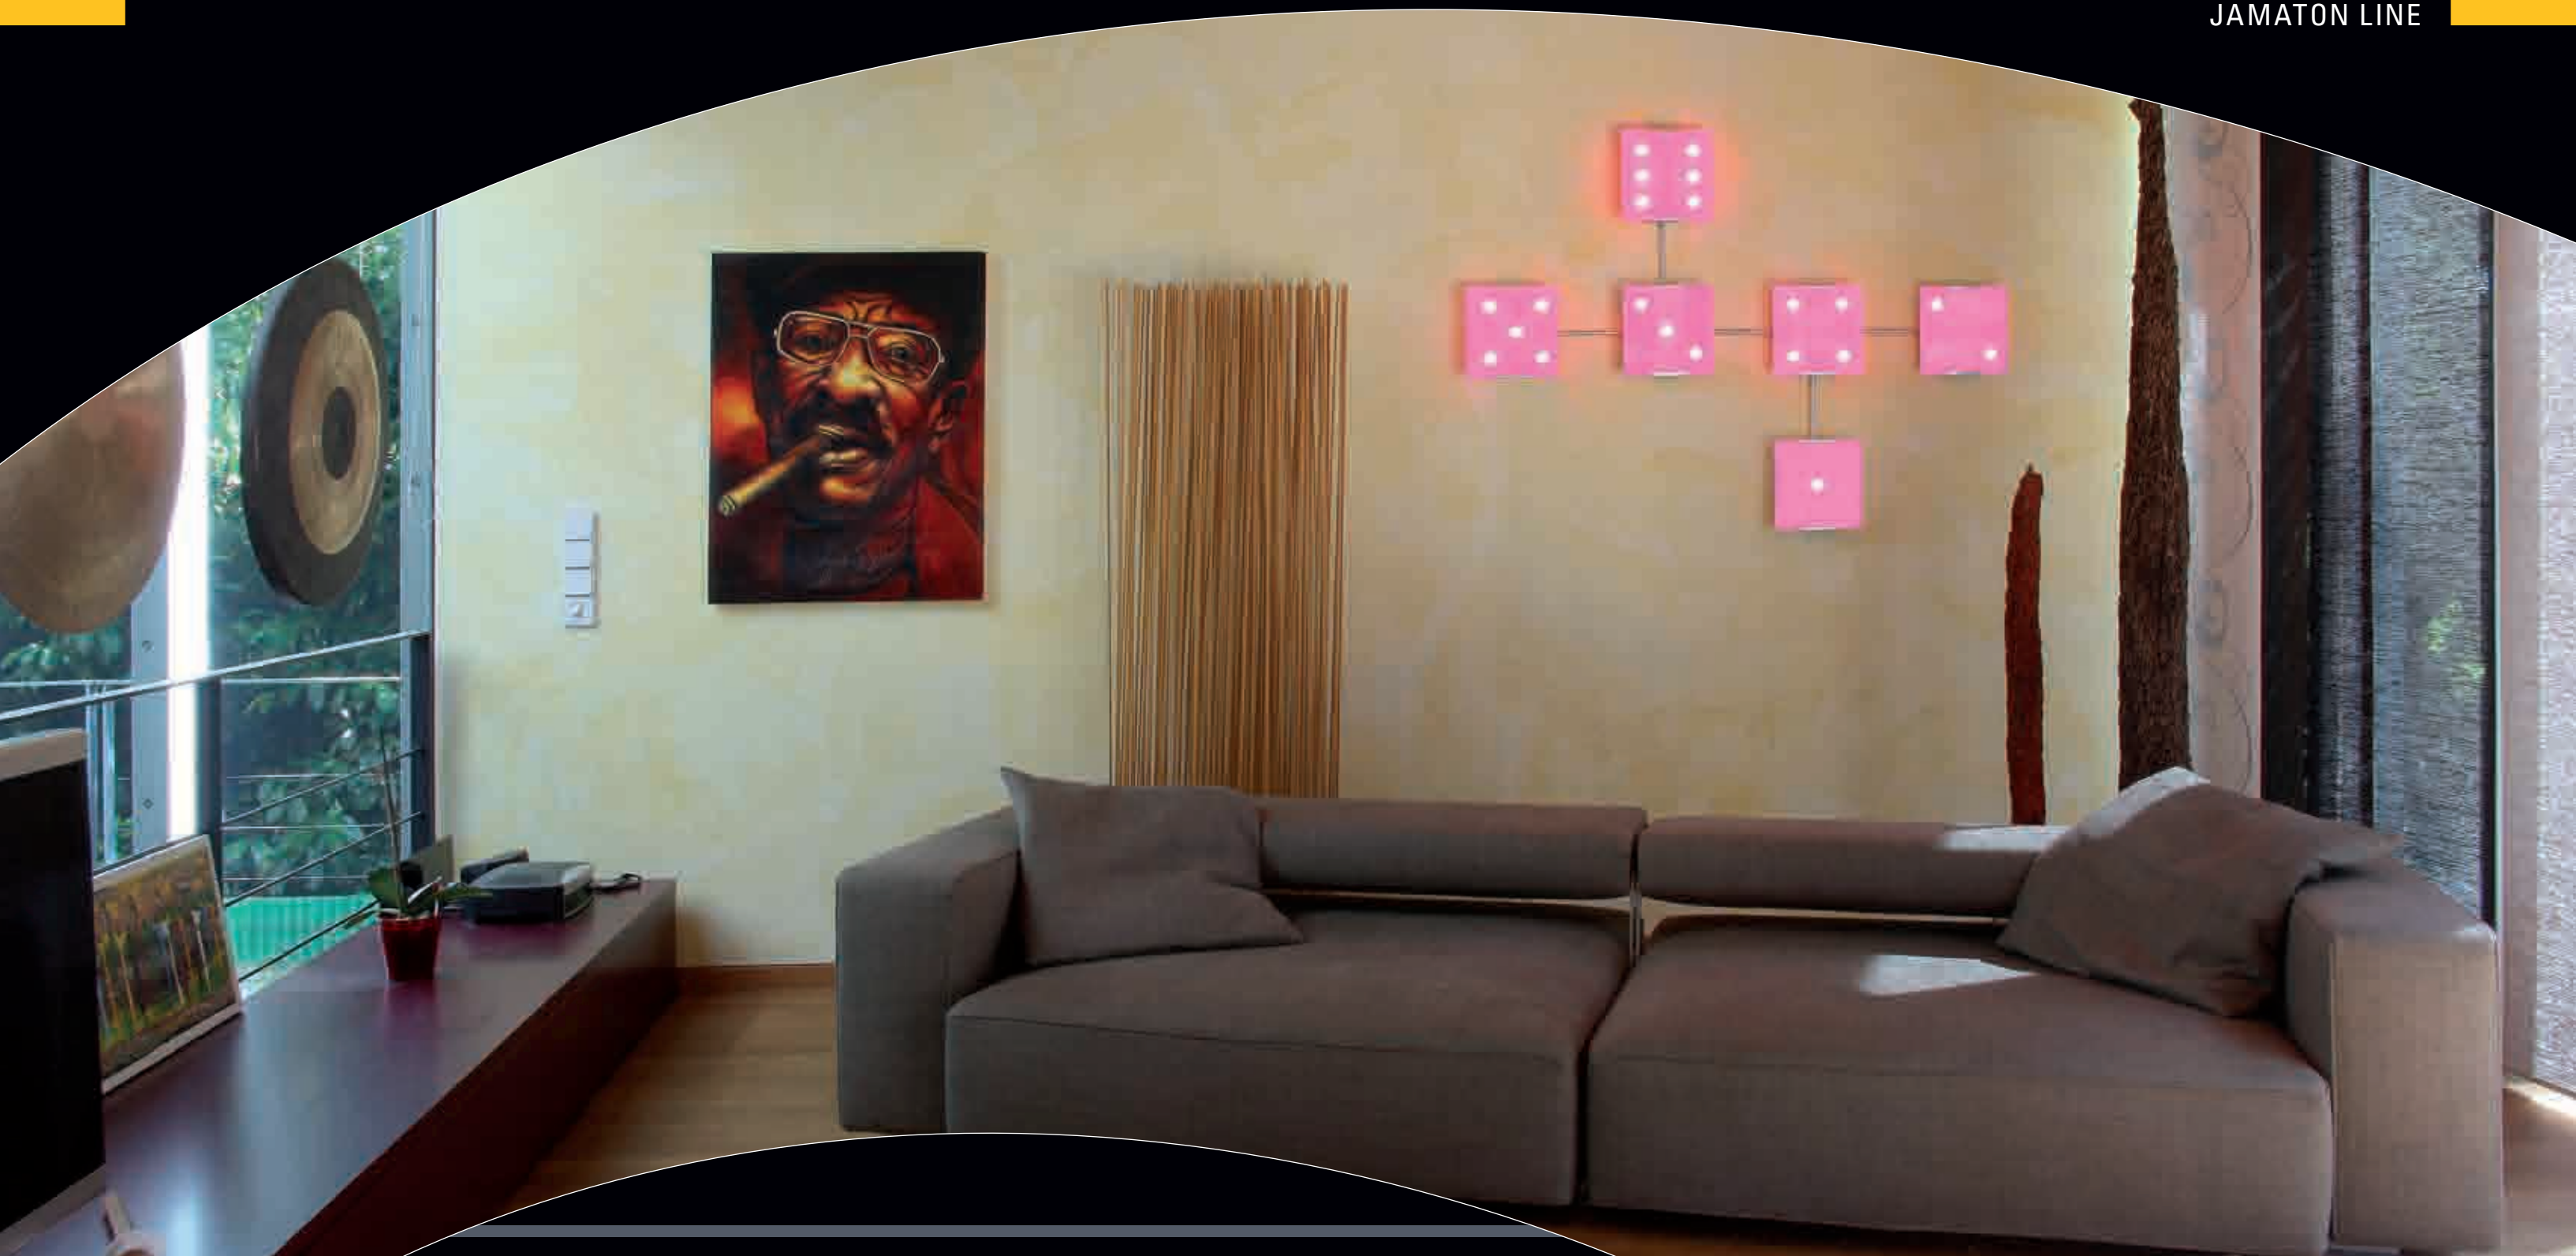

Prices without VAT

REAL LIGHT ART

Xinon und Xirinon: They just want to play
- and shine. On ceiling & wall.

dimmbar

Xirinon

Controls

The lamp Xirinua is laterally equipped with a rotary switch, via which the light color is set, or a color run can be initiated