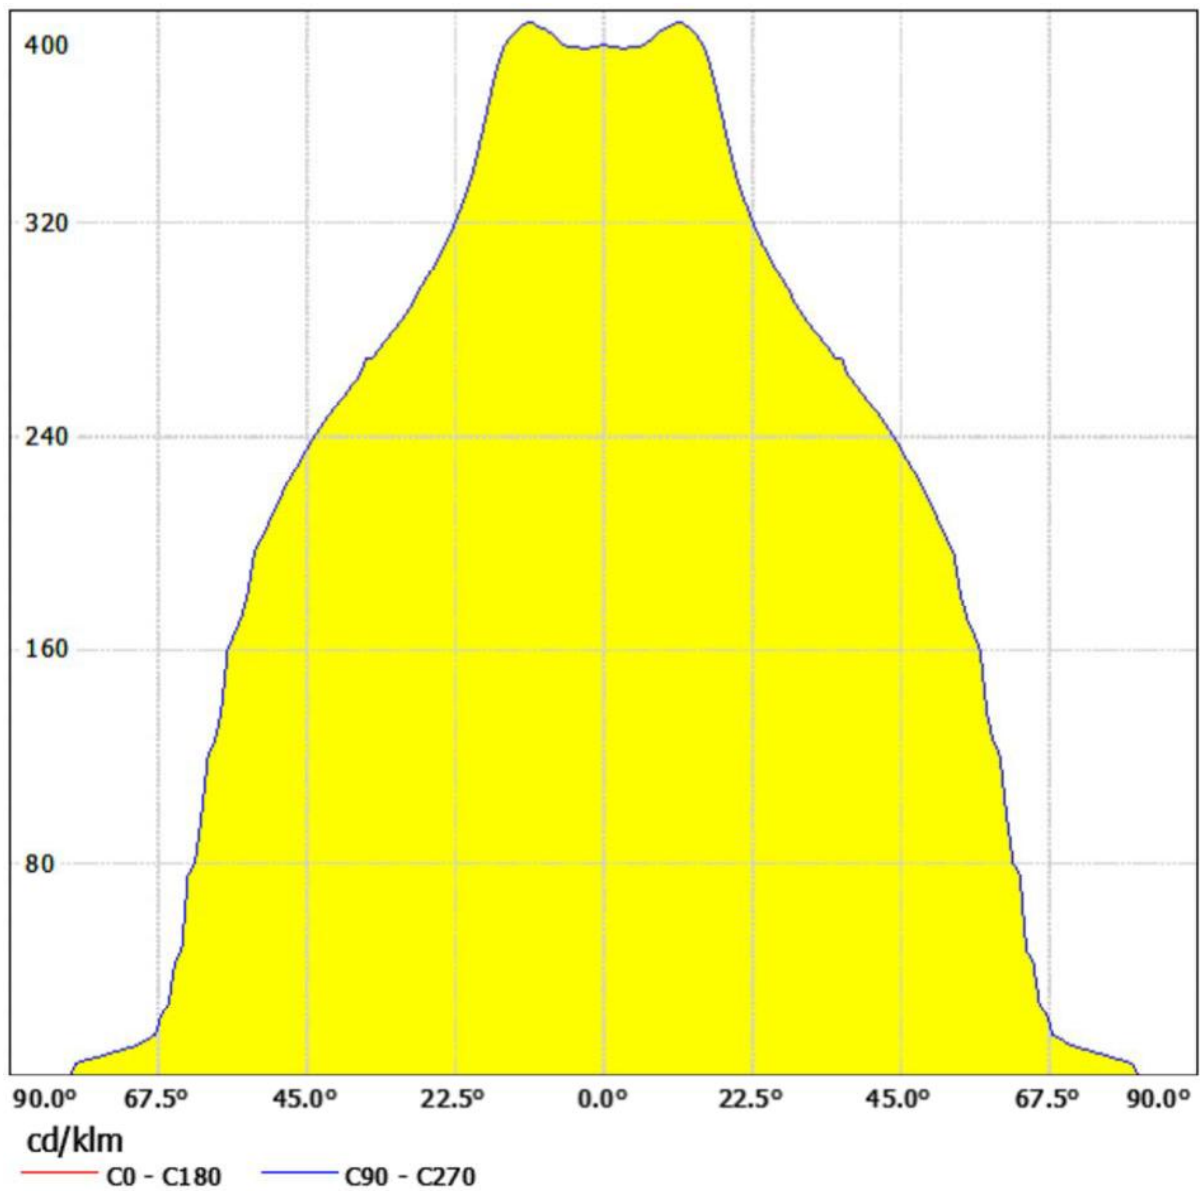

PAS-NGL SPOT LIGHTING DISTRIBUTION

PAS-NGL-FL-30A / LDC (Linear)

Luminaire: PAS-NGL-FL-30A
Lamps: 1 x LED