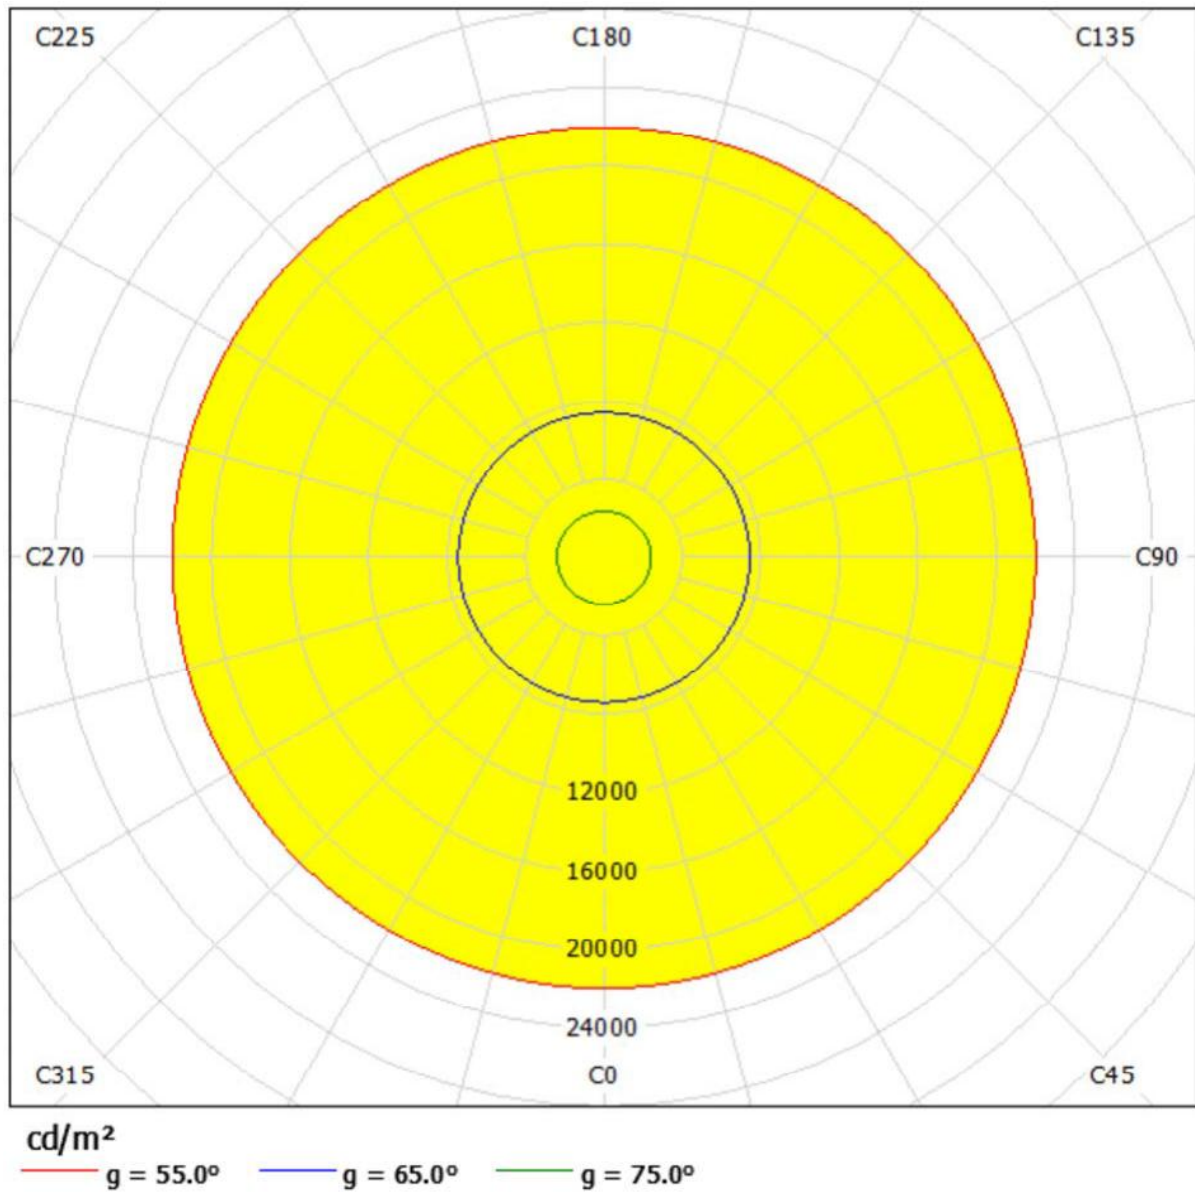

PAS-NGL SPOT LIGHTING DISTRIBUTION

PAS-NGL-FL-50A / Luminance Diagram

Luminaire: PAS-NGL-FL-50A
Lamps: 1 x LED