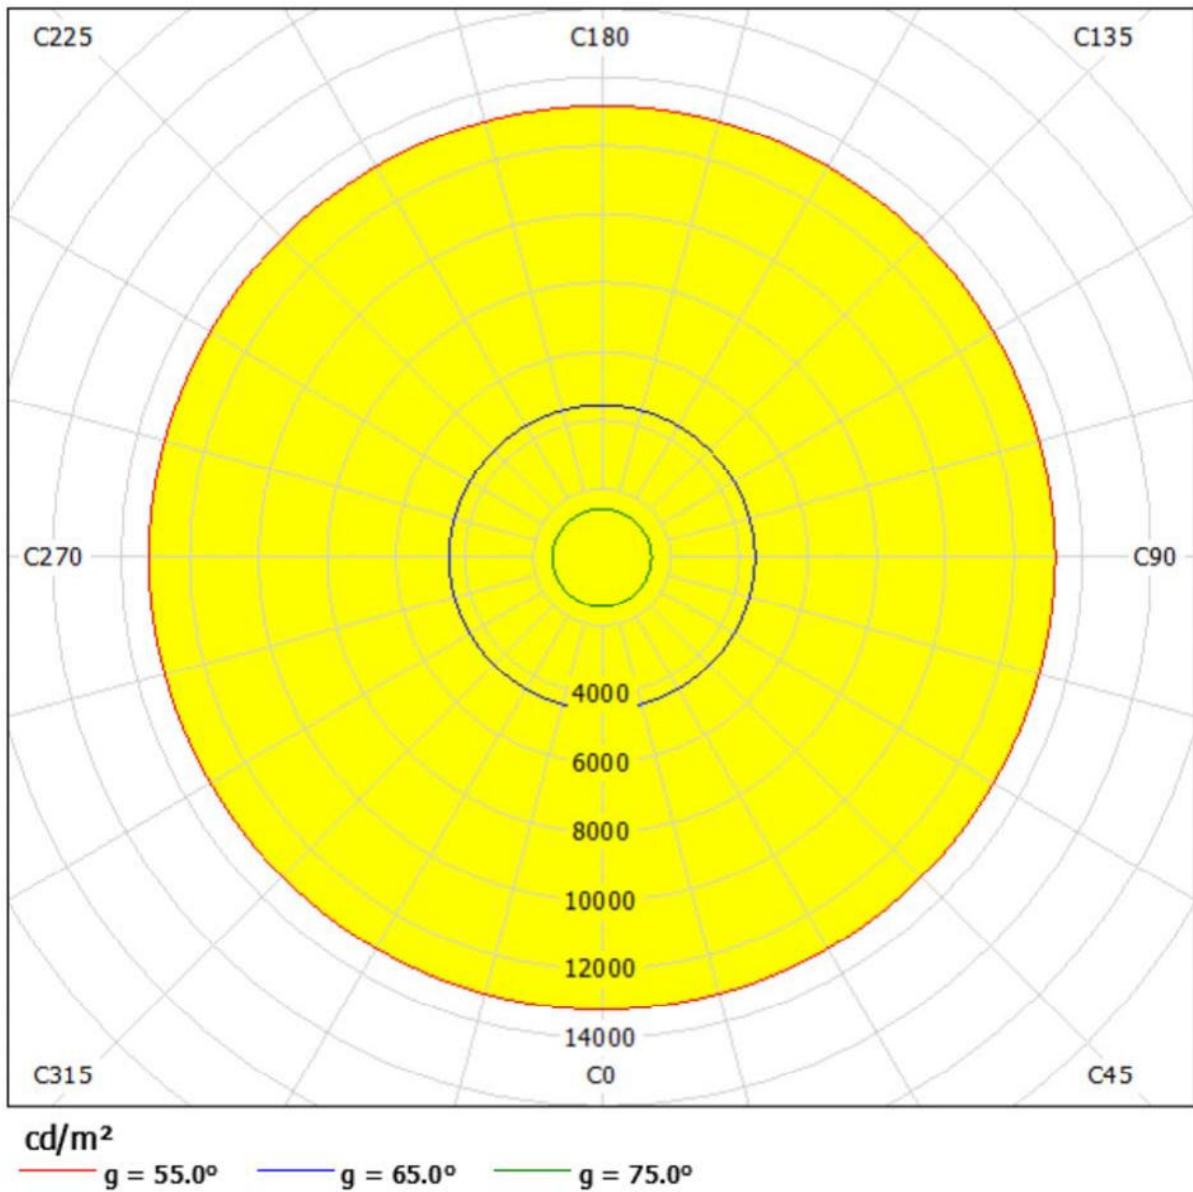

PAS-NGL SPOT LIGHTING DISTRIBUTION

PAS-NGL-FL-30A / Luminance Diagram

Luminaire: PAS-NGL-FL-30A
Lamps: 1 x LED