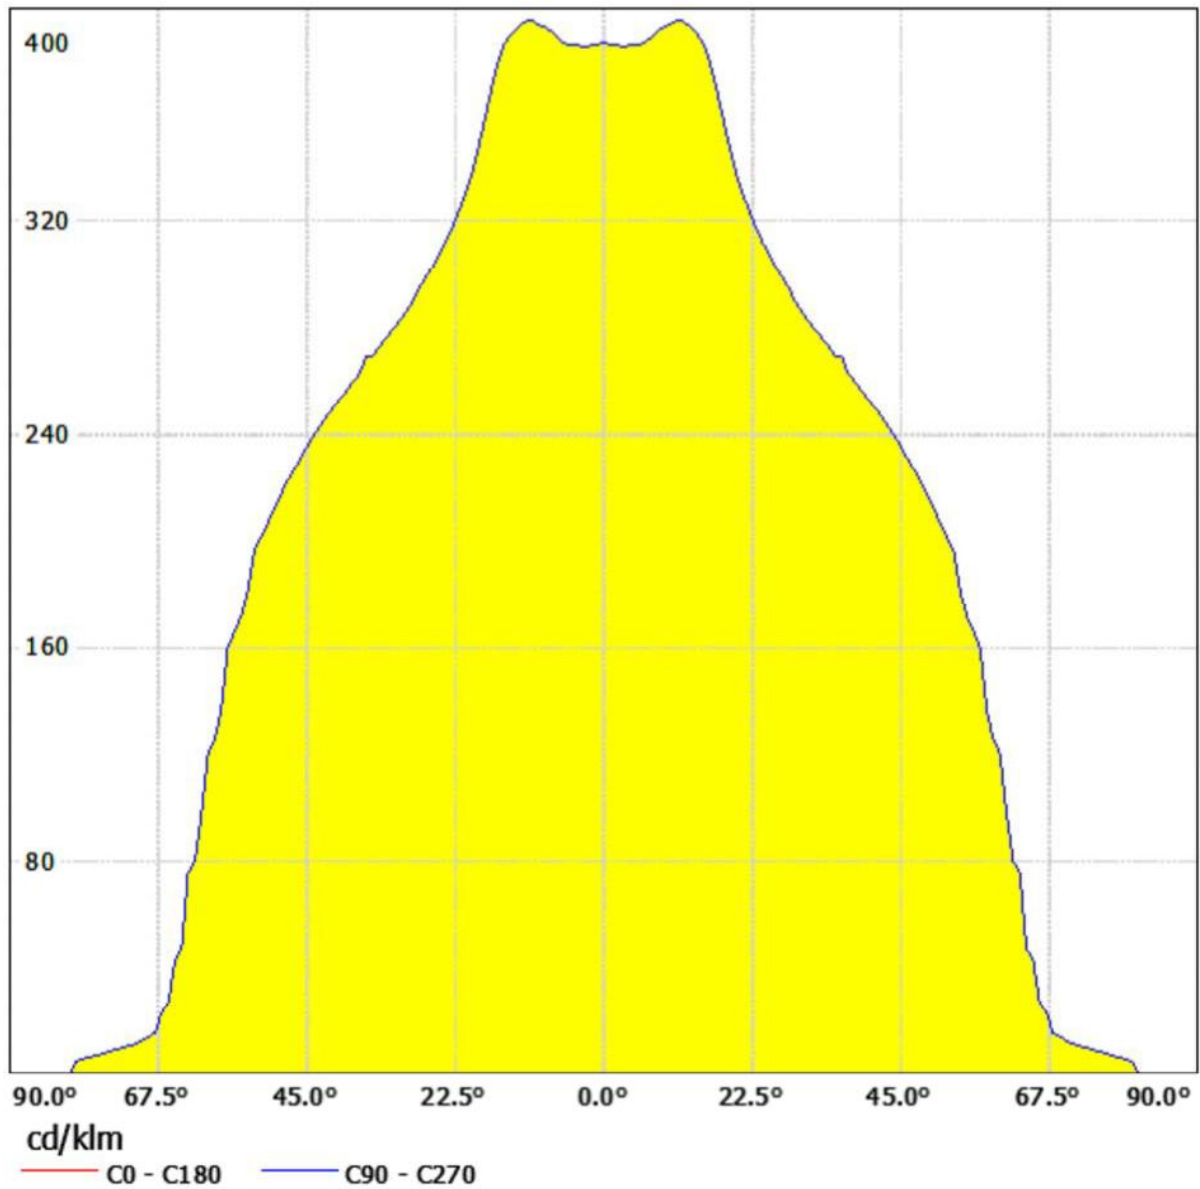

PAS-NGL SPOT LIGHTING DISTRIBUTION

PAS-NGL-FL-70A / LDC (Linear)

Luminaire: PAS-NGL-FL-70A
Lamps: 1 x LED