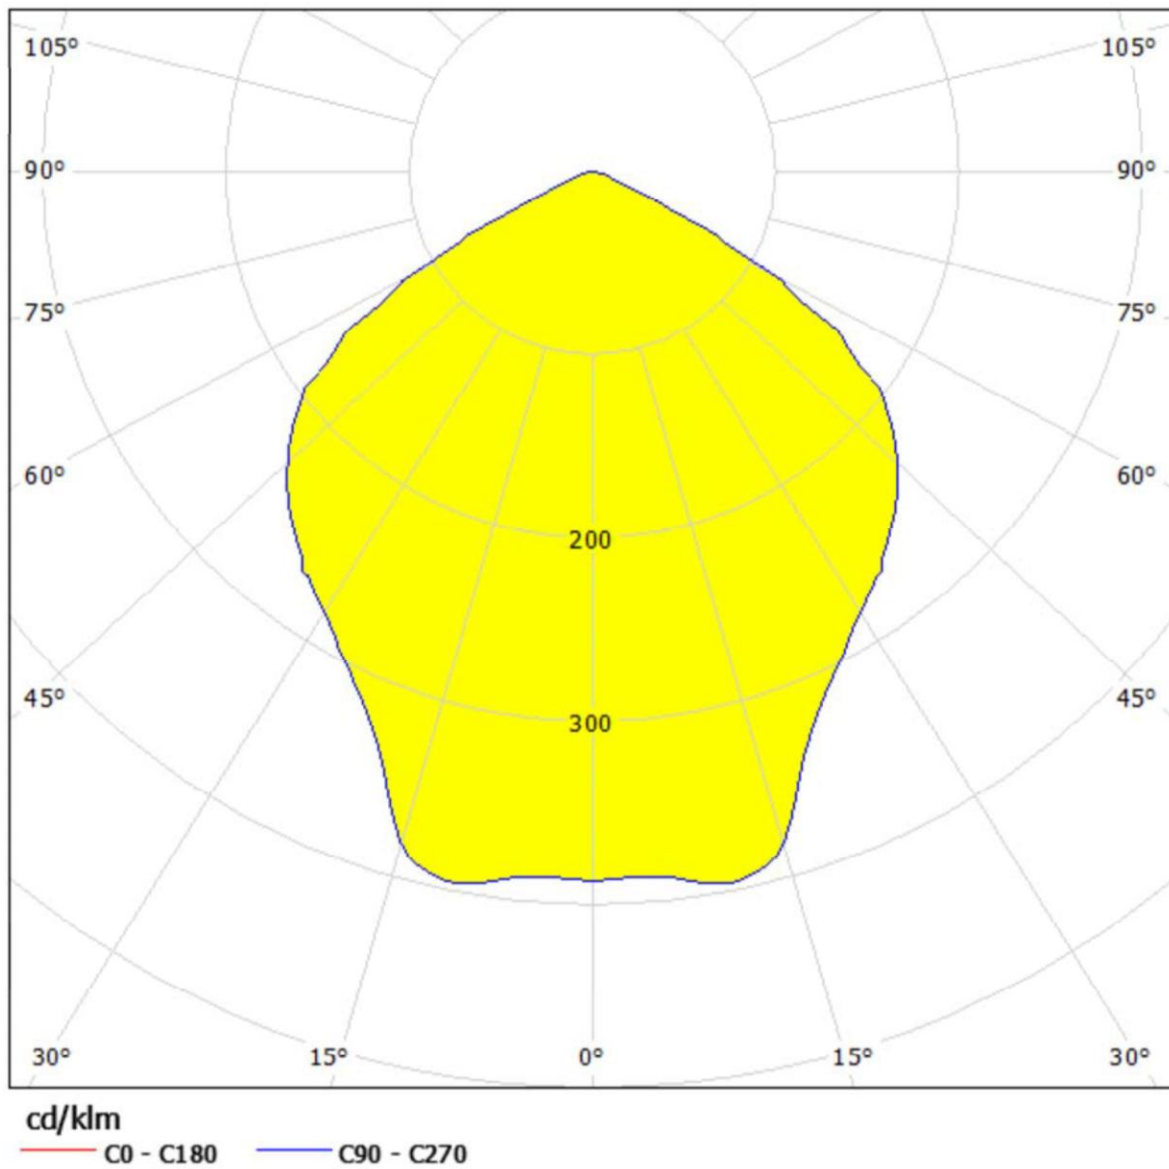

PAS-NGL SPOT LIGHTING DISTRIBUTION

PAS-NGL-FL-70A / LDC (Polar)

Luminaire: PAS-NGL-FL-70A
Lamps: 1 x LED