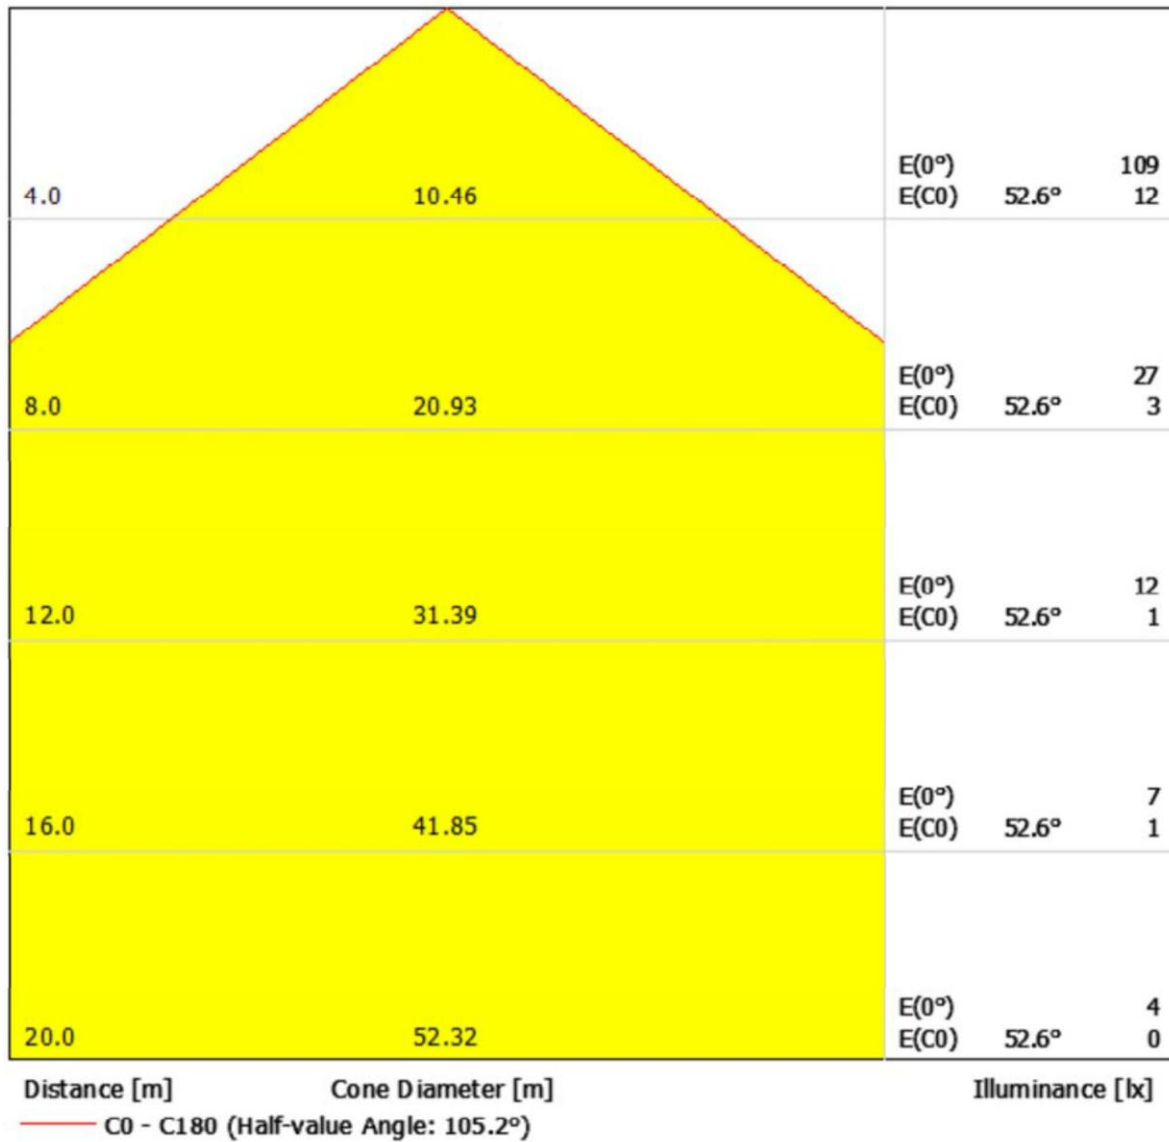

PAS-NGL SPOT LIGHTING DISTRIBUTION

PAS-NGL-FL-50A / Cone Diagram

Luminaire: PAS-NGL-FL-50A
Lamps: 1 x LED