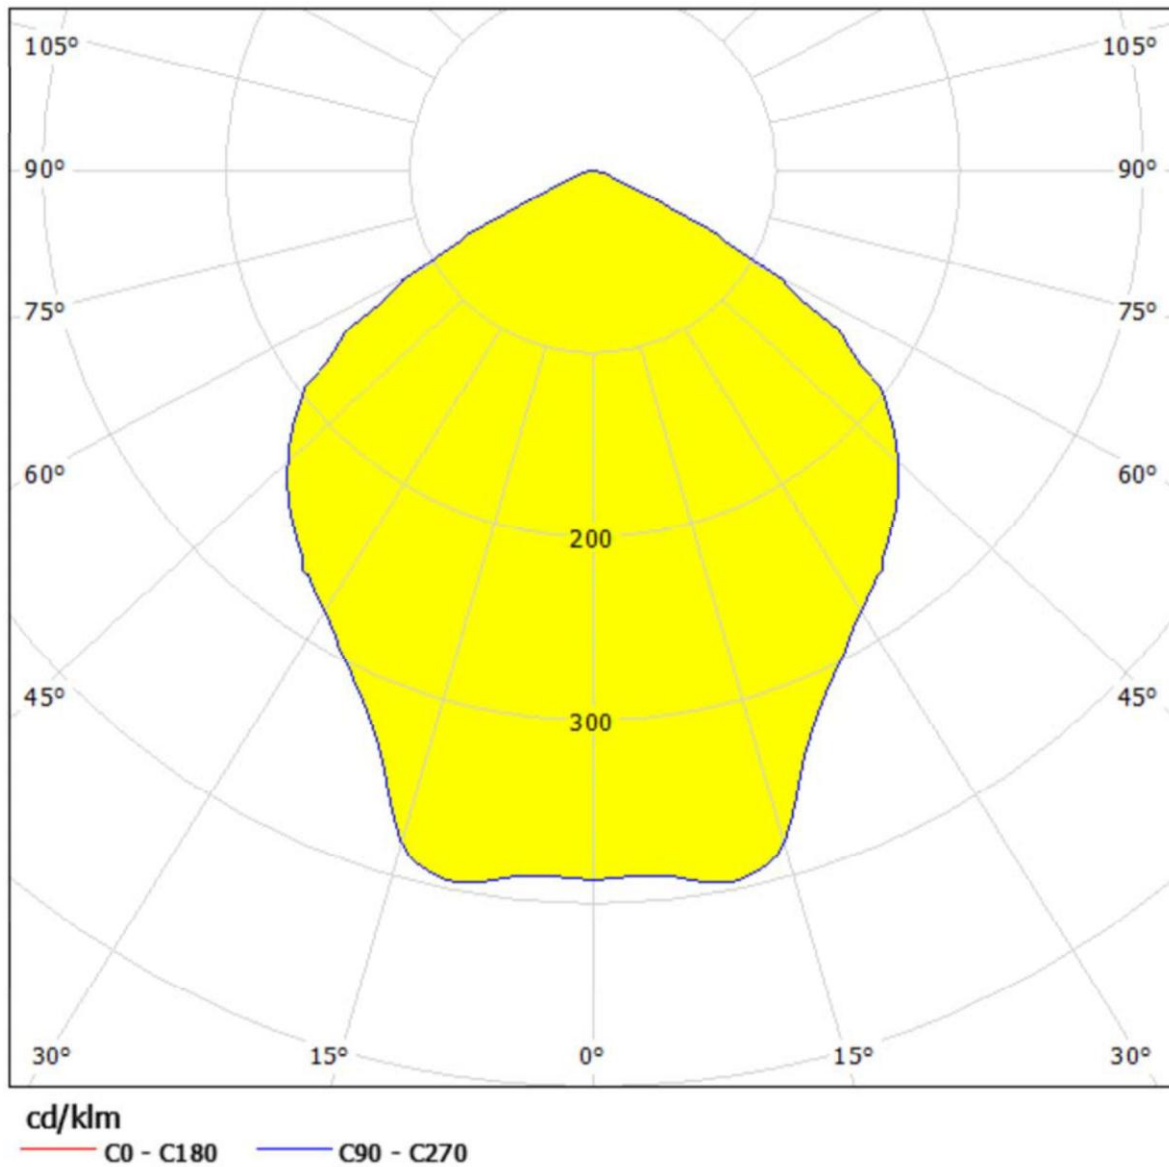

PAS-NGL SPOT LIGHTING DISTRIBUTION

PAS-NGL-FL-30A / LDC (Polar)

Luminaire: PAS-NGL-FL-30A
Lamps: 1 x LED