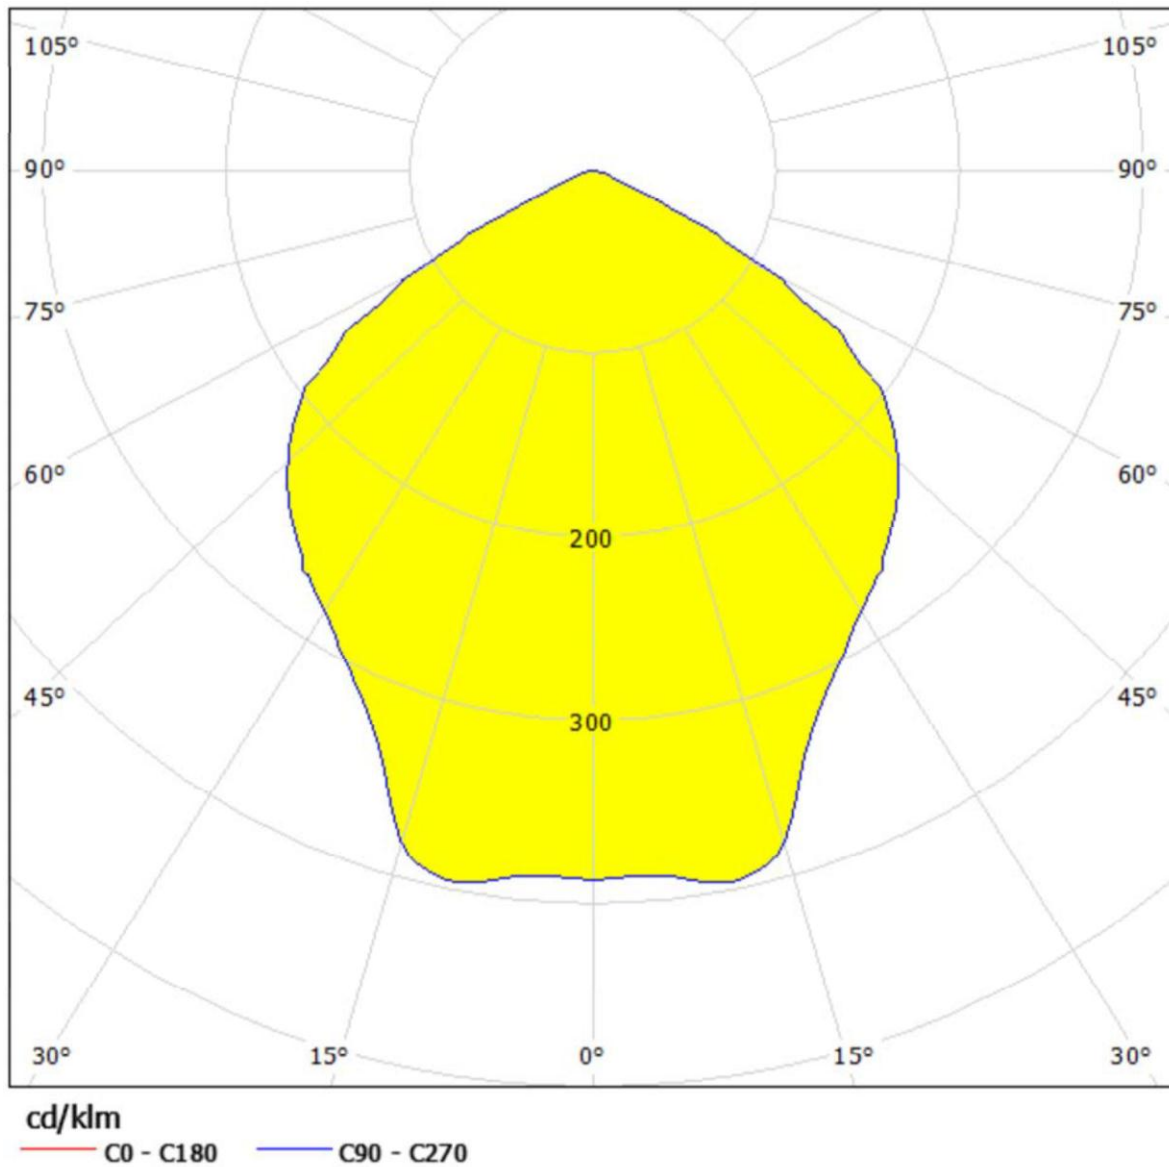

PAS-NGL SPOT LIGHTING DISTRIBUTION

PAS-NGL-FL-50A / LDC (Polar)

Luminaire: PAS-NGL-FL-50A
Lamps: 1 x LED