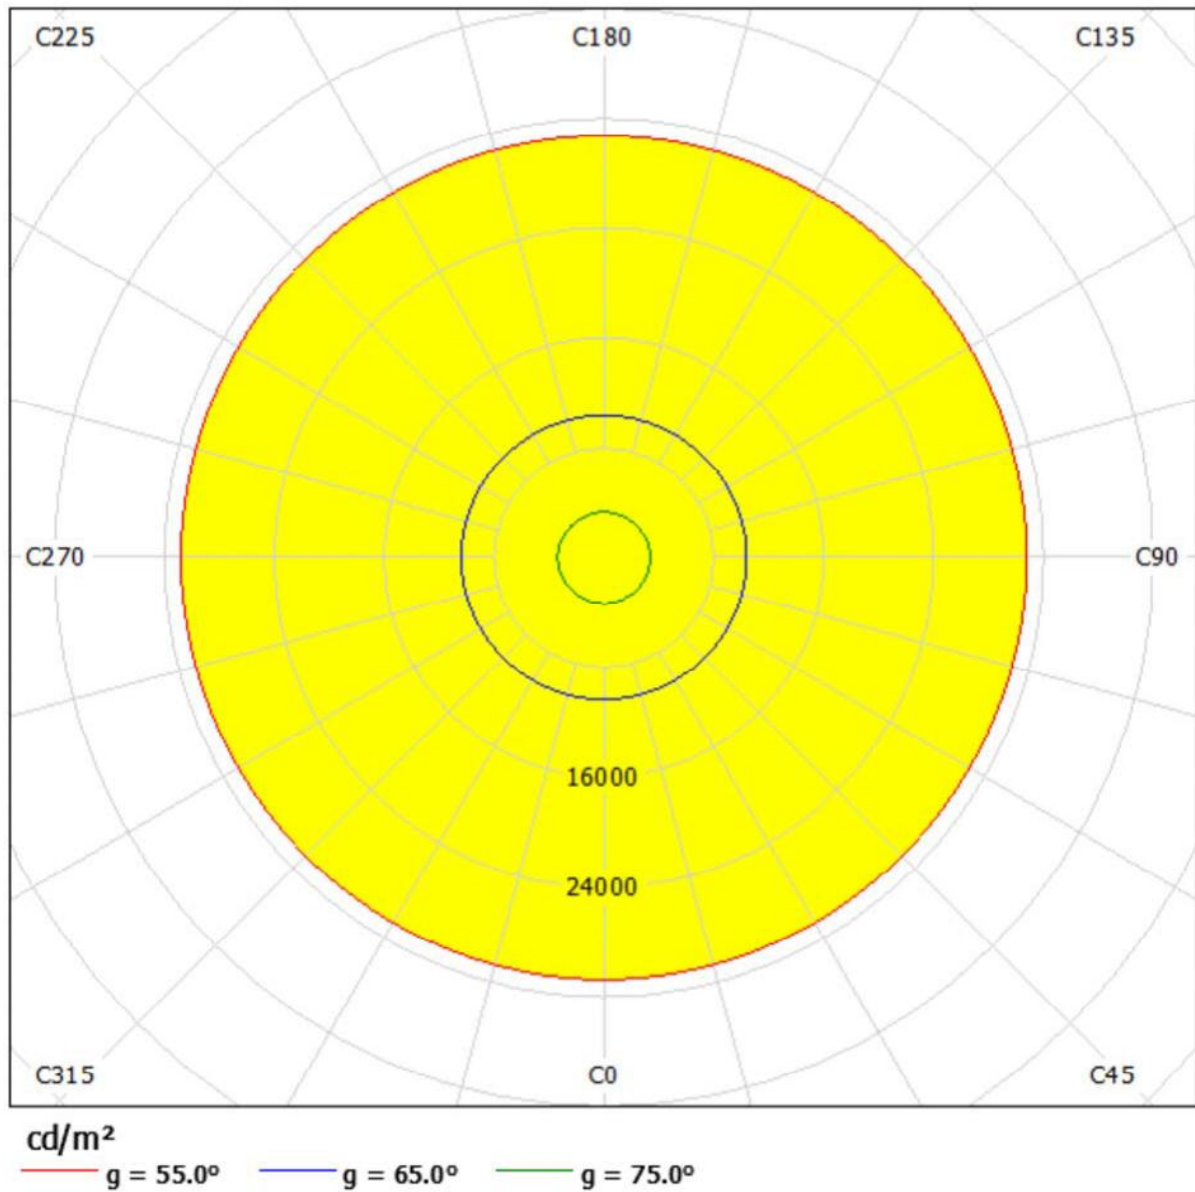

PAS-NGL SPOT LIGHTING DISTRIBUTION

PAS-NGL-FL-70A / Luminance Diagram

Luminaire: PAS-NGL-FL-70A
Lamps: 1 x LED