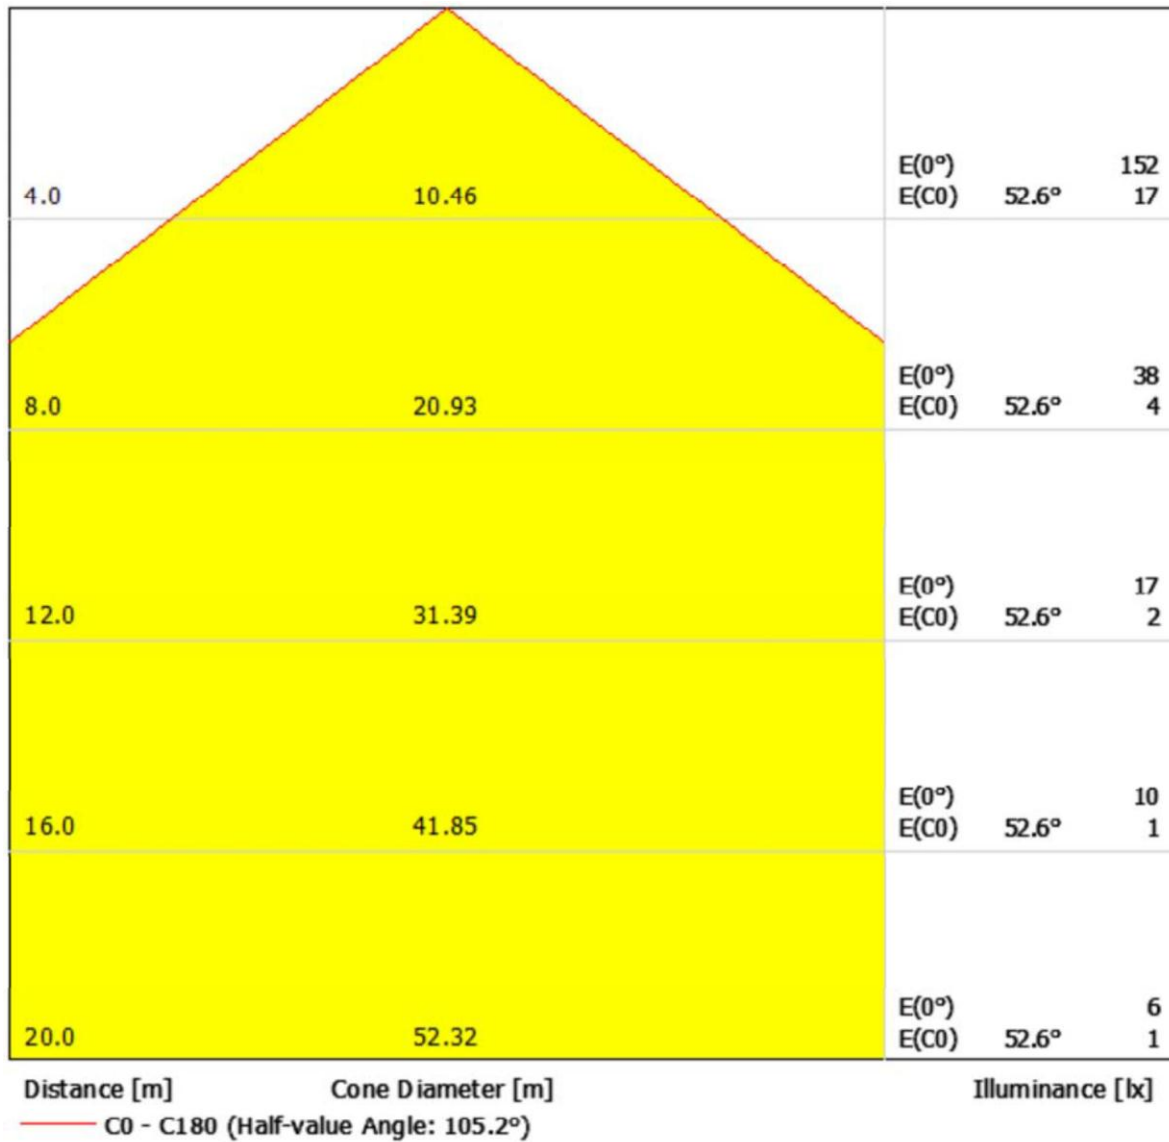

PAS-NGL SPOT LIGHTING DISTRIBUTION

PAS-NGL-FL-70A / Cone Diagram

Luminaire: PAS-NGL-FL-70A
Lamps: 1 x LED