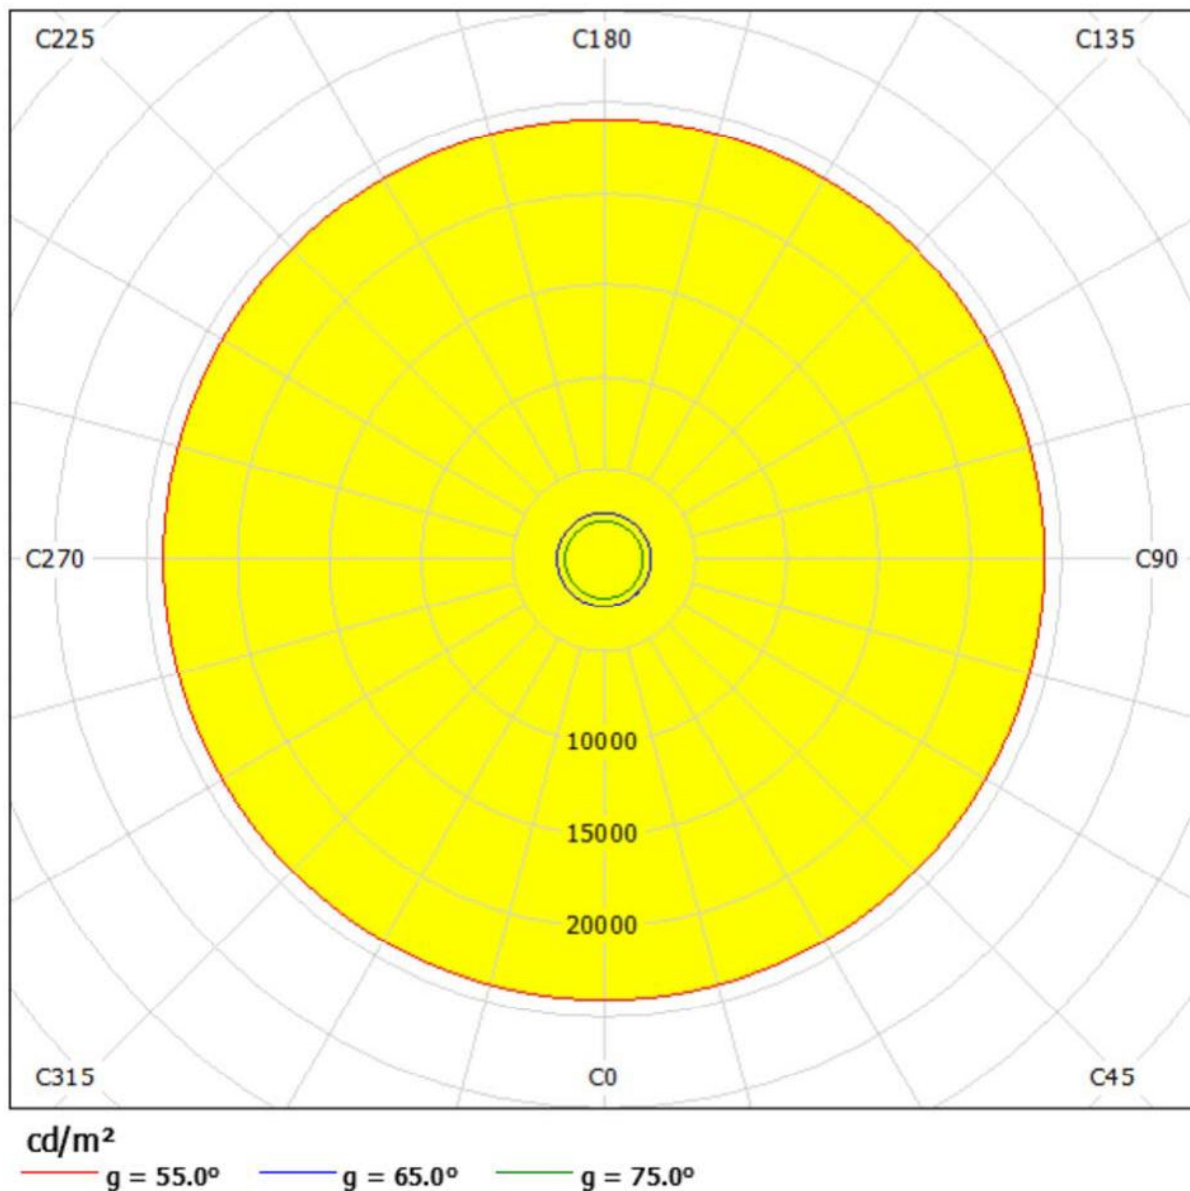

Luminaire: PAS-NGL-HB-120A-L30
Lamps: 1 x LED

PAS-NGL HIGHBAY LIGHTING DISTRIBUTION

PAS-NGL-HB-120A-L30 / LDC (Linear)

Luminaire: PAS-NGL-HB-120A-L30
Lamps: 1 x LED

PAS-NGL HIGHBAY LIGHTING DISTRIBUTION

PAS-NGL-HB-120A-L30 / Luminance Diagram

Luminaire: PAS-NGL-HB-120A-L30
Lamps: 1 x LED

PAS-NGL HIGHBAY LIGHTING DISTRIBUTION

PAS-NGL-HB-120A-L30 / Cone Diagram

Luminaire: PAS-NGL-HB-120A-L30
Lamps: 1 x LED

PAS-NGL HIGHBAY LIGHTING DISTRIBUTION

PAS-NGL-HB-90A-L60 / LDC (Polar)