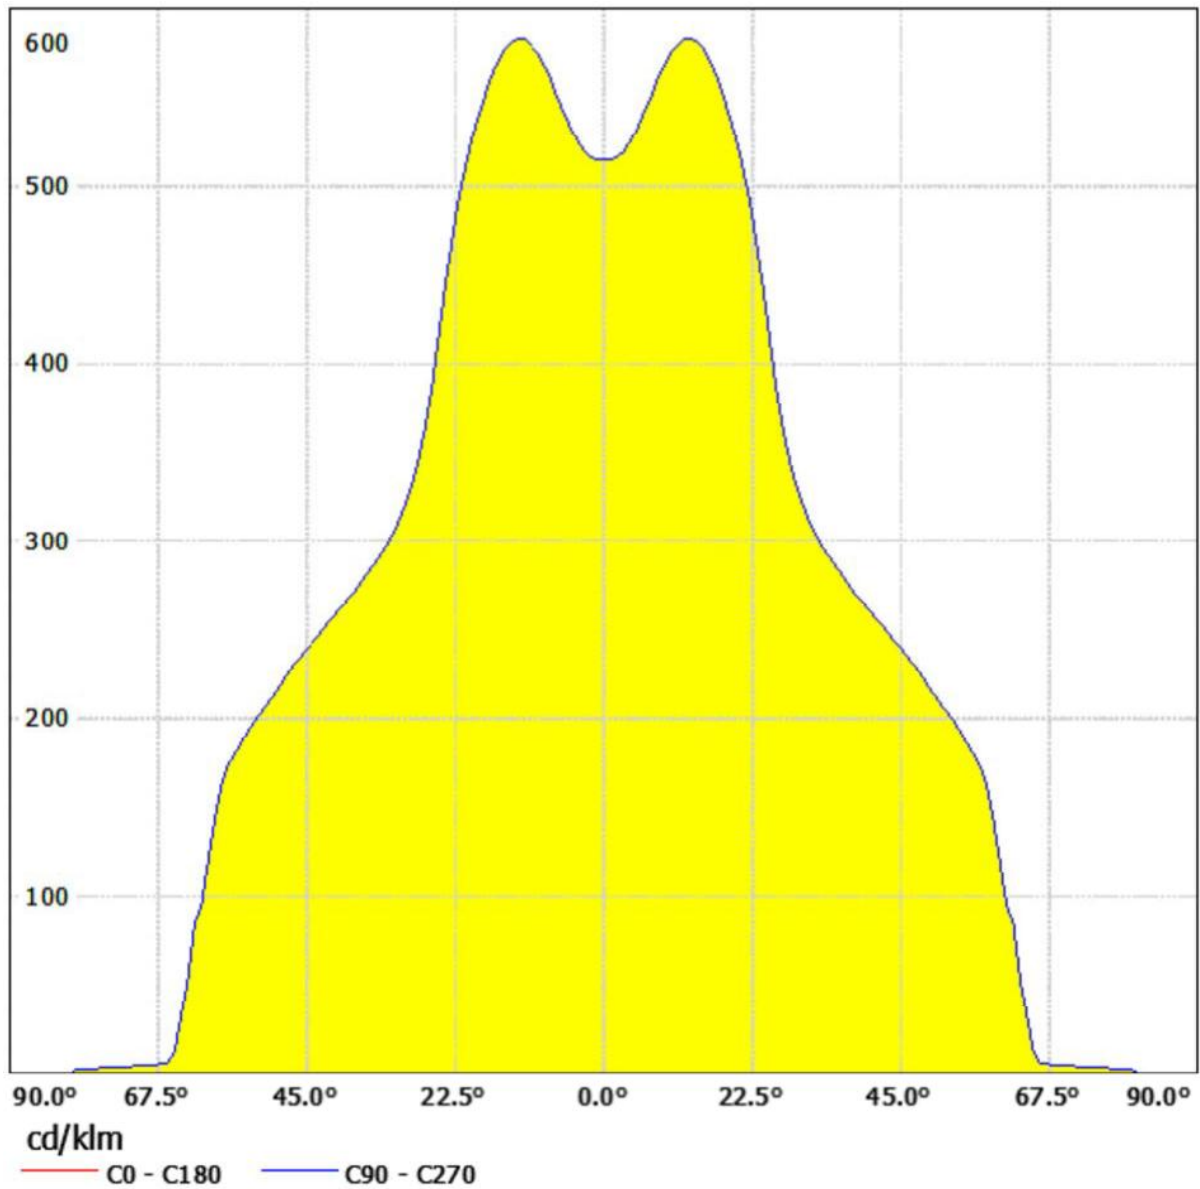

Luminaire: PAS-NGL-HB-90A-L30
Lamps: 1 x LED

PAS-NGL HIGHBAY LIGHTING DISTRIBUTION

PAS-NGL-HB-90A-L30 / LDC (Linear)

Luminaire: PAS-NGL-HB-90A-L30
Lamps: 1 x LED

PAS-NGL HIGHBAY LIGHTING DISTRIBUTION

PAS-NGL-HB-90A-L30 / Luminance Diagram

Luminaire: PAS-NGL-HB-90A-L30
Lamps: 1 x LED

PAS-NGL HIGHBAY LIGHTING DISTRIBUTION

PAS-NGL-HB-90A-L30 / Cone Diagram

Luminaire: PAS-NGL-HB-90A-L30
Lamps: 1 x LED

PAS-NGL HIGHBAY LIGHTING DISTRIBUTION

PAS-NGL-HB-60A-L60 / LDC (Polar)

Luminaire: PAS-NGL-HB-60A-L60
Lamps: 1 x LED

PAS-NGL HIGHBAY LIGHTING DISTRIBUTION

PAS-NGL-HB-60A-L60 / LDC (Linear)

Luminaire: PAS-NGL-HB-60A-L60
Lamps: 1 x LED

PAS-NGL HIGHBAY LIGHTING DISTRIBUTION

PAS-NGL-HB-60A-L60 / Luminance Diagram