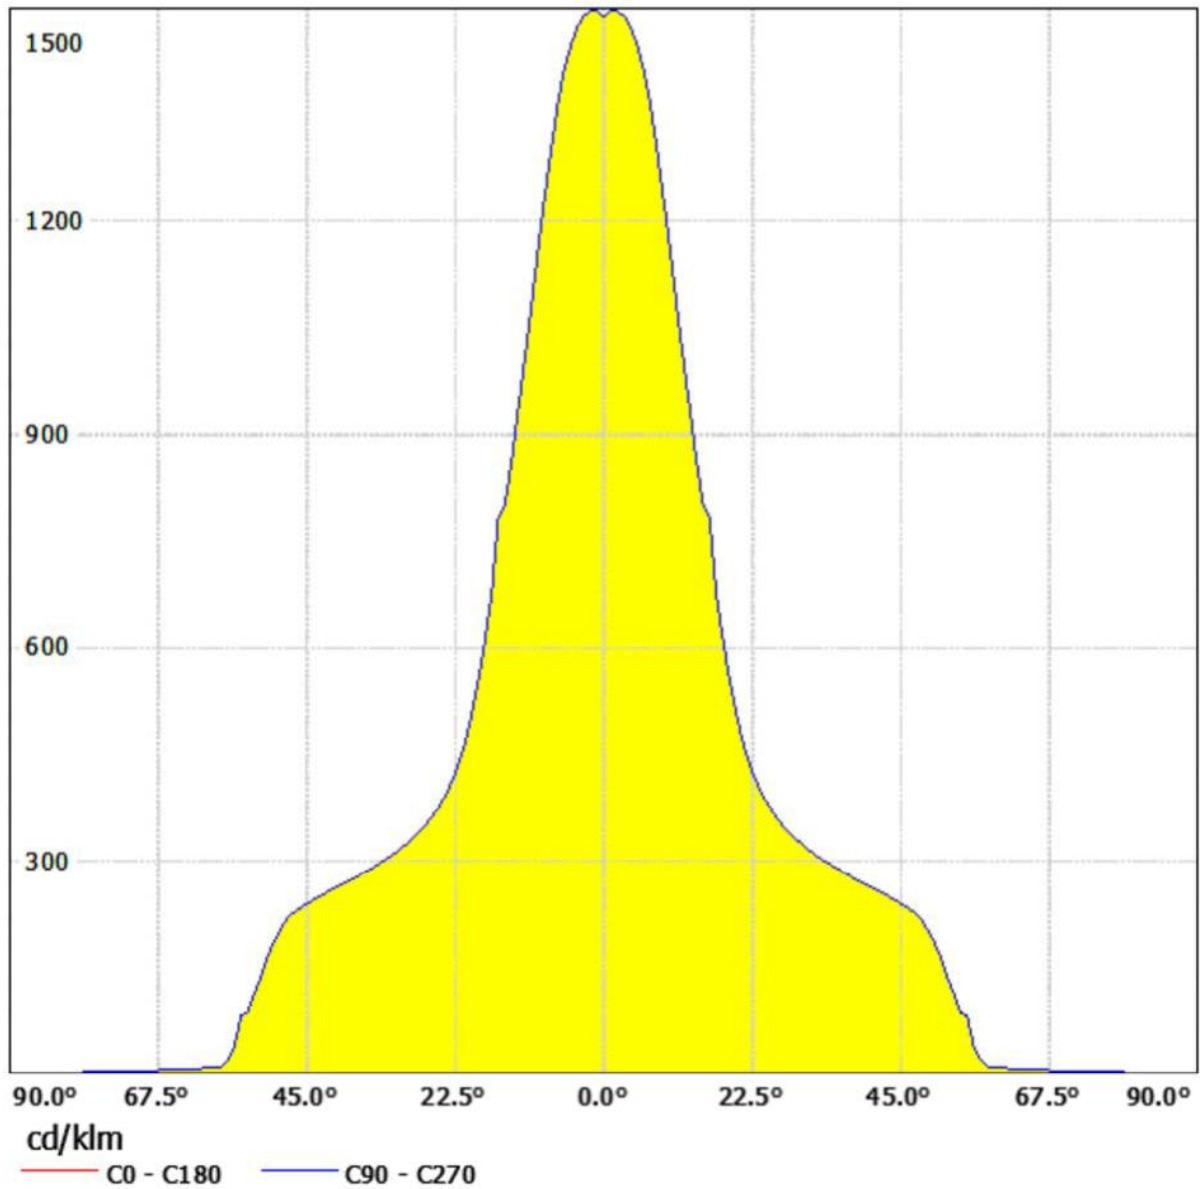

PAS-NGL HIGHBAY LIGHTING DISTRIBUTION

PAS-NGL-HB-90A-L30 / LDC (Linear)

Luminaire: PAS-NGL-HB-90A-L30
Lamps: 1 x LED