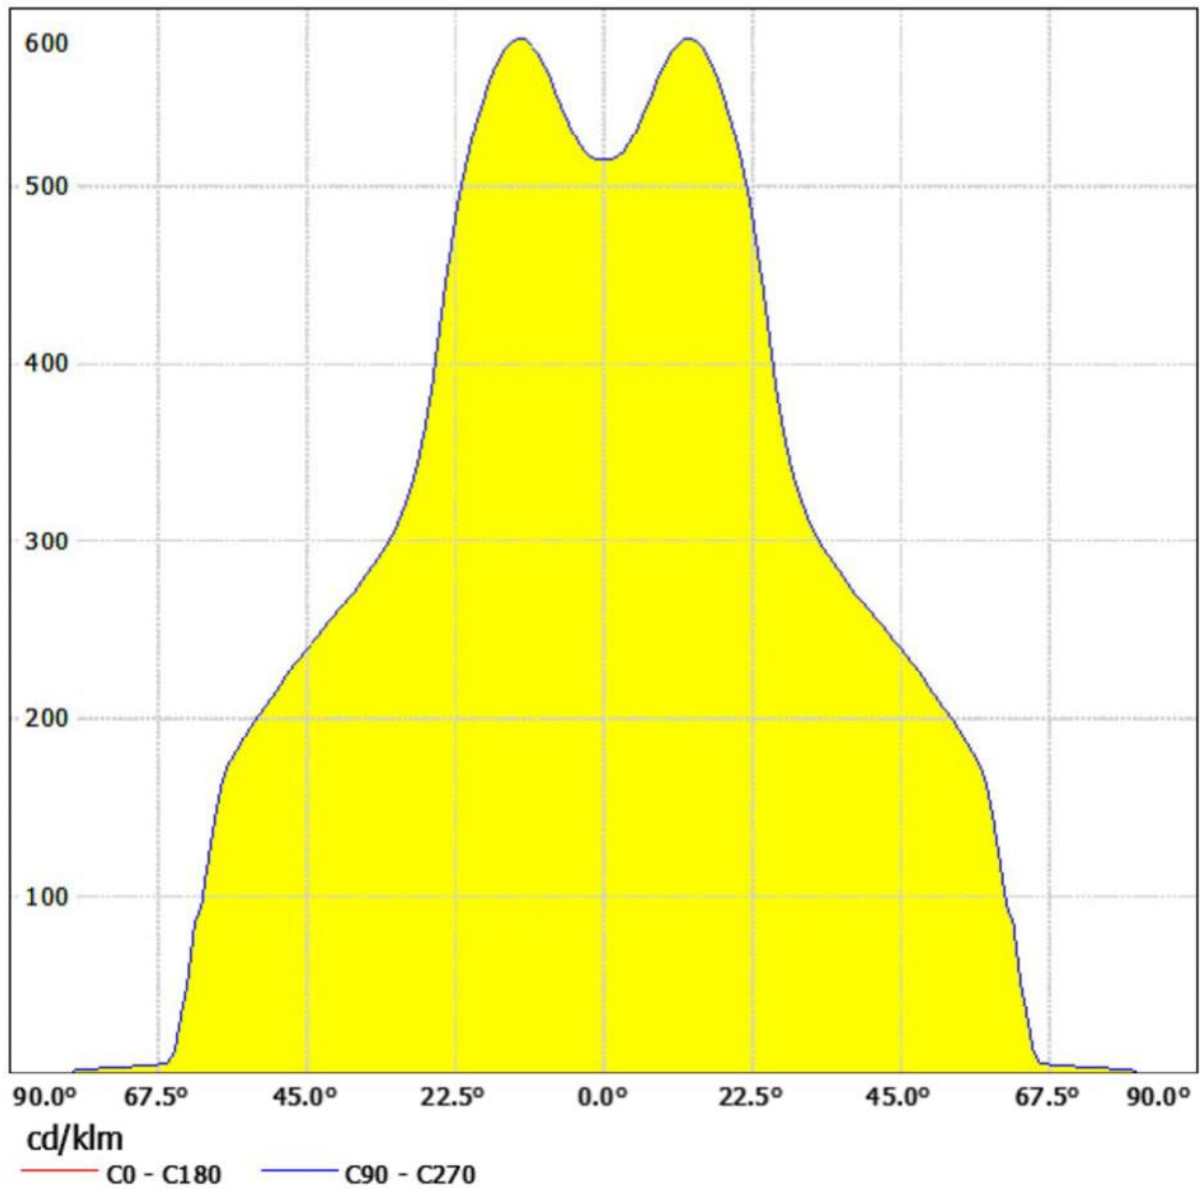

cd/klm

— C0 - C180

— C90 - C270

PAS-NGL HIGHBAY LIGHTING DISTRIBUTION

PAS-NGL-HB-120A-L60 / LDC (Linear)

Luminaire: PAS-NGL-HB-120A-L60
Lamps: 1 x LED

PAS-NGL HIGHBAY LIGHTING DISTRIBUTION

PAS-NGL-HB-120A-L60 / Luminance Diagram

Luminaire: PAS-NGL-HB-120A-L60
Lamps: 1 x LED

PAS-NGL HIGHBAY LIGHTING DISTRIBUTION

PAS-NGL-HB-120A-L60 / Cone Diagram

Luminaire: PAS-NGL-HB-120A-L60
Lamps: 1 x LED

PAS-NGL HIGHBAY LIGHTING DISTRIBUTION

PAS-NGL-HB-120A-L30 / LDC (Polar)