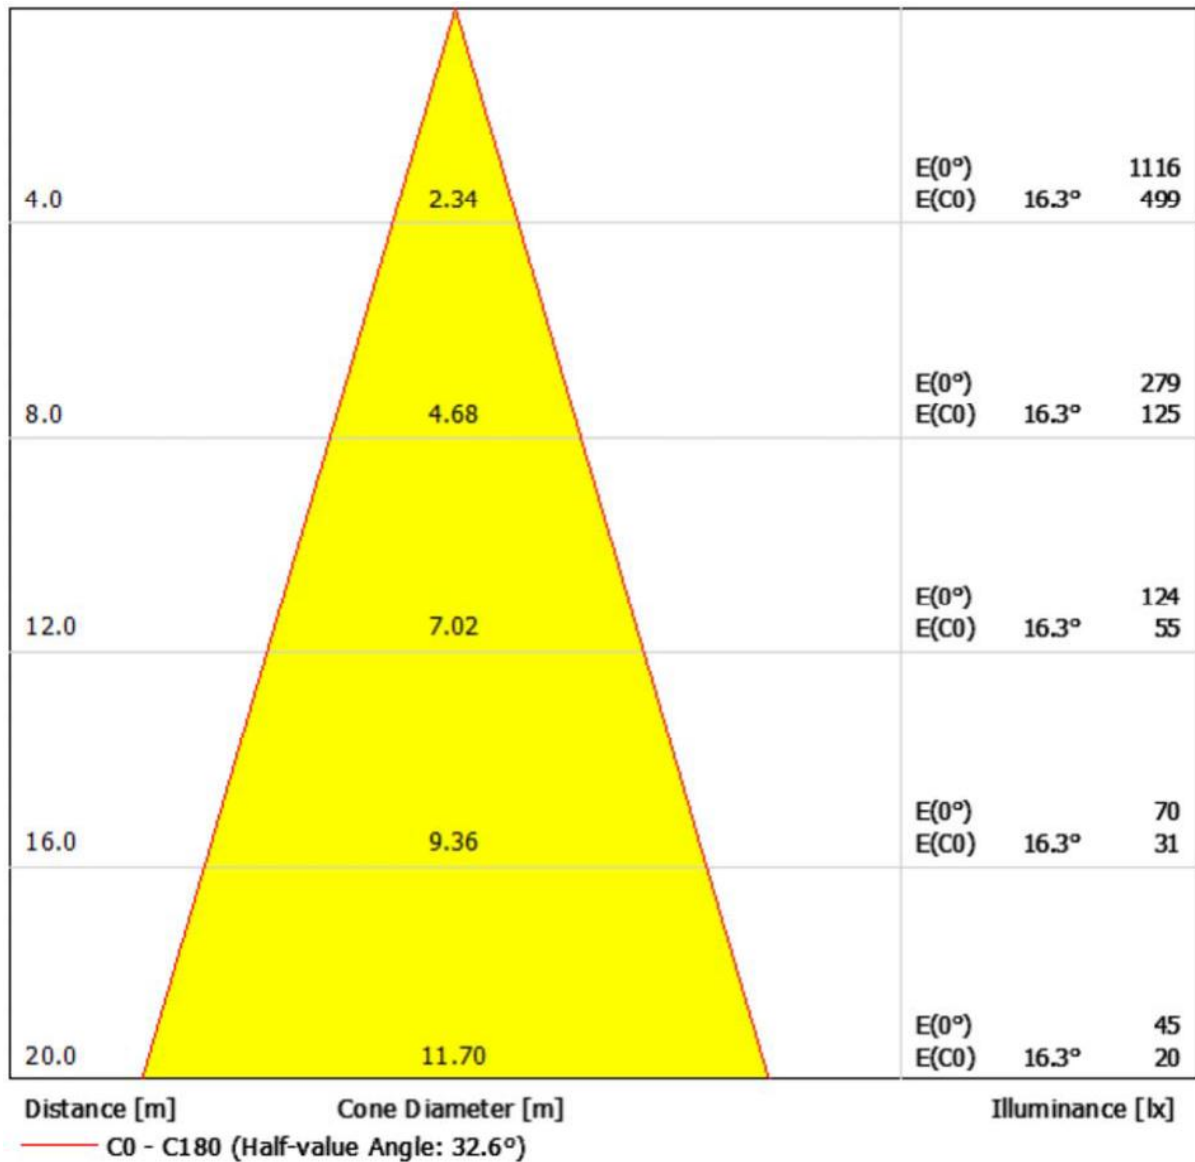

PAS-NGL HIGHBAY LIGHTING DISTRIBUTION

PAS-NGL-HB-120A-L30 / Cone Diagram

Luminaire: PAS-NGL-HB-120A-L30
Lamps: 1 x LED