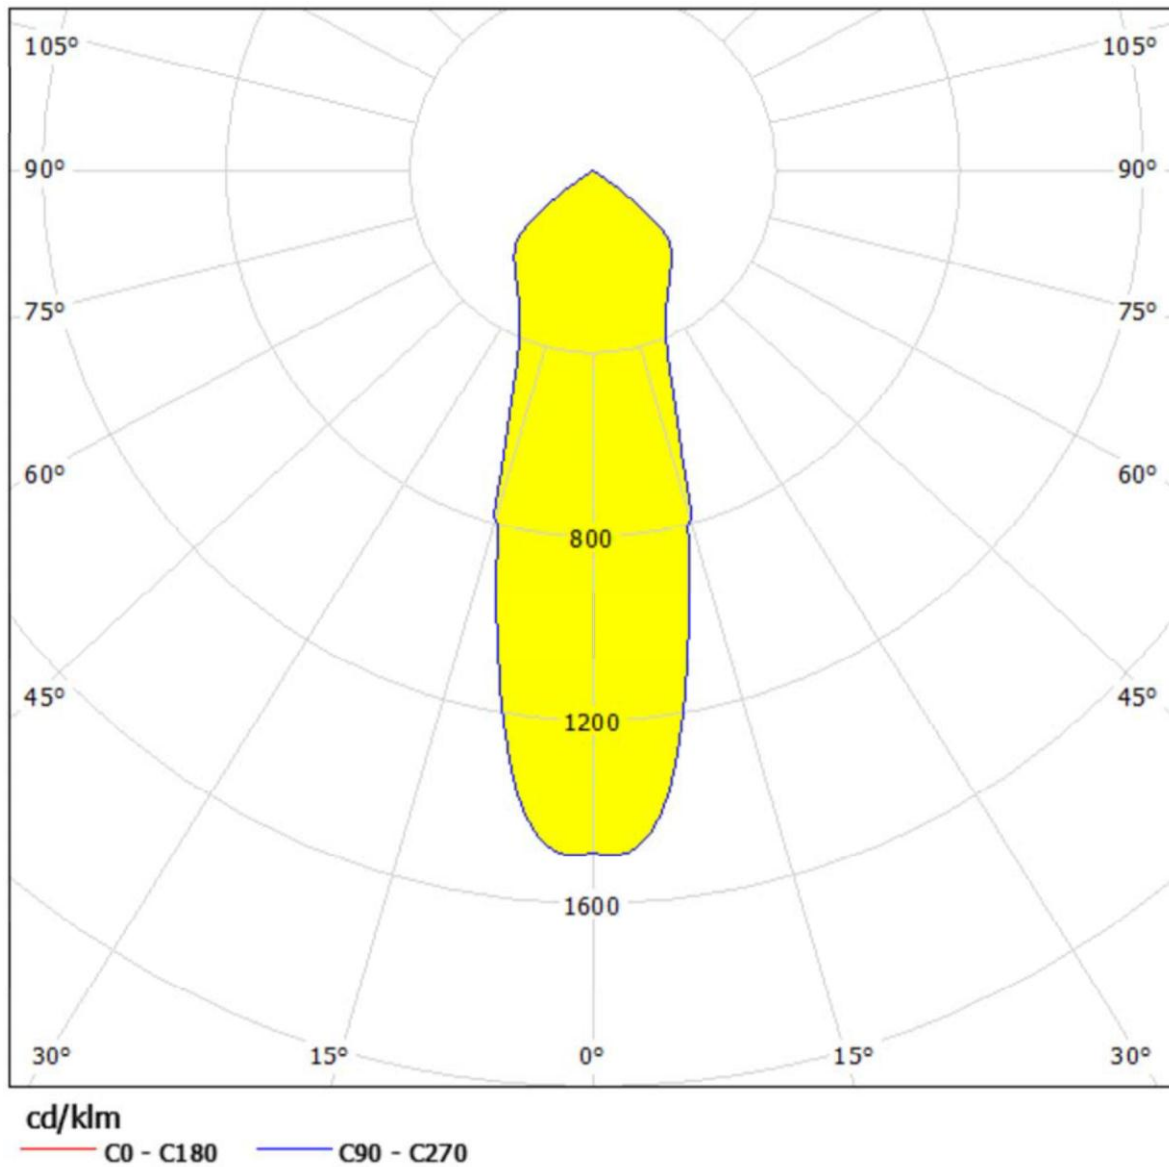

PAS-NGL HIGHBAY LIGHTING DISTRIBUTION

PAS-NGL-HB-180A-L30 / LDC (Polar)

Luminaire: PAS-NGL-HB-180A-L30
Lamps: 1 x LED