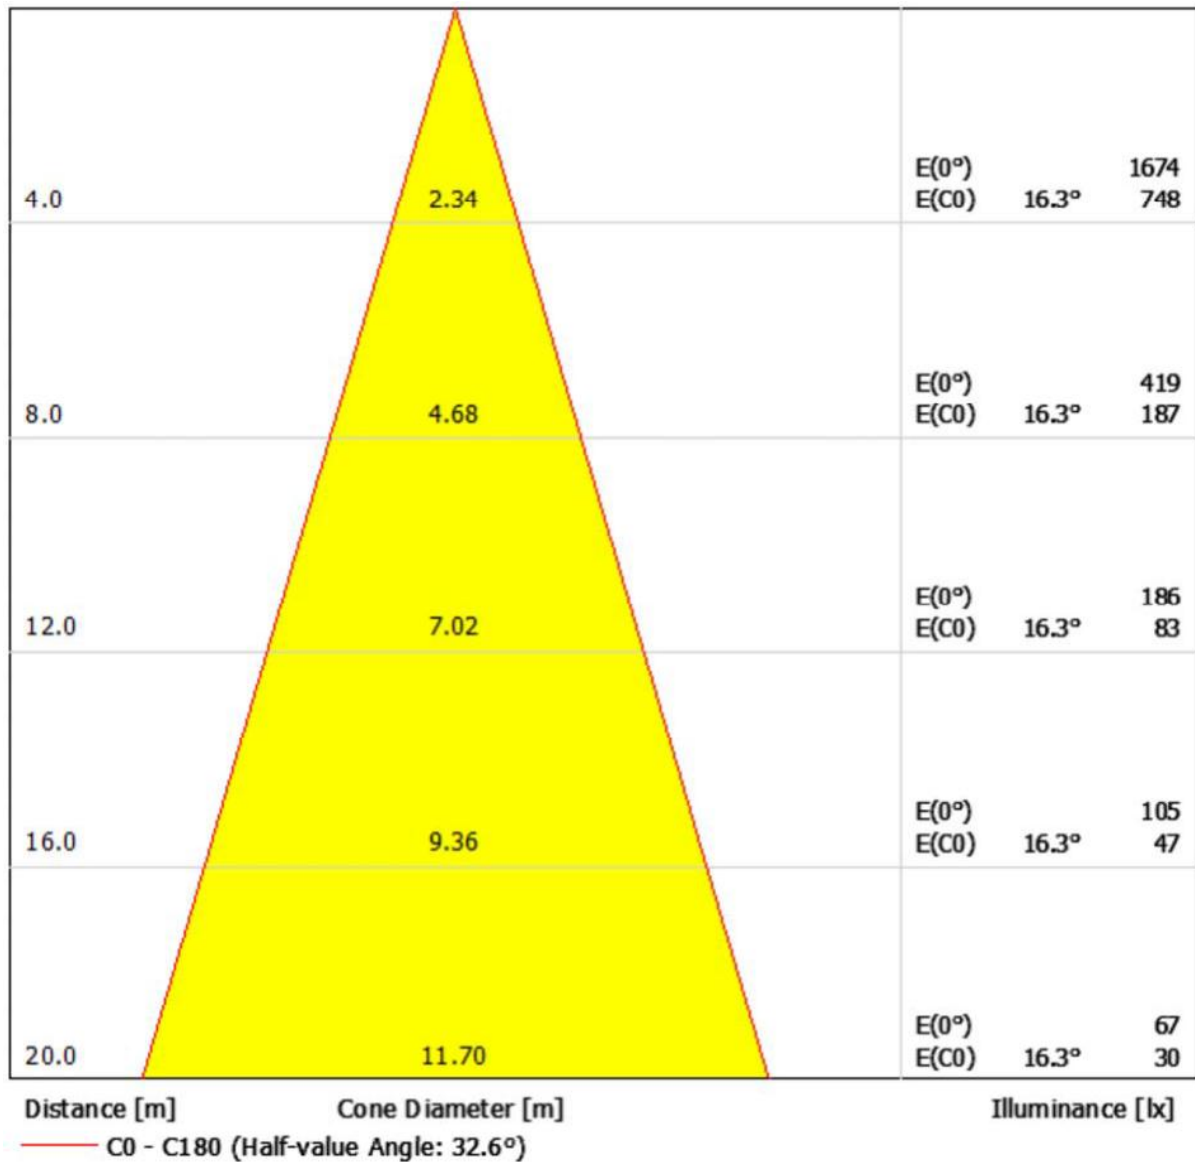

PAS-NGL HIGHBAY LIGHTING DISTRIBUTION

PAS-NGL-HB-180A-L30 / Cone Diagram

Luminaire: PAS-NGL-HB-180A-L30
Lamps: 1 x LED