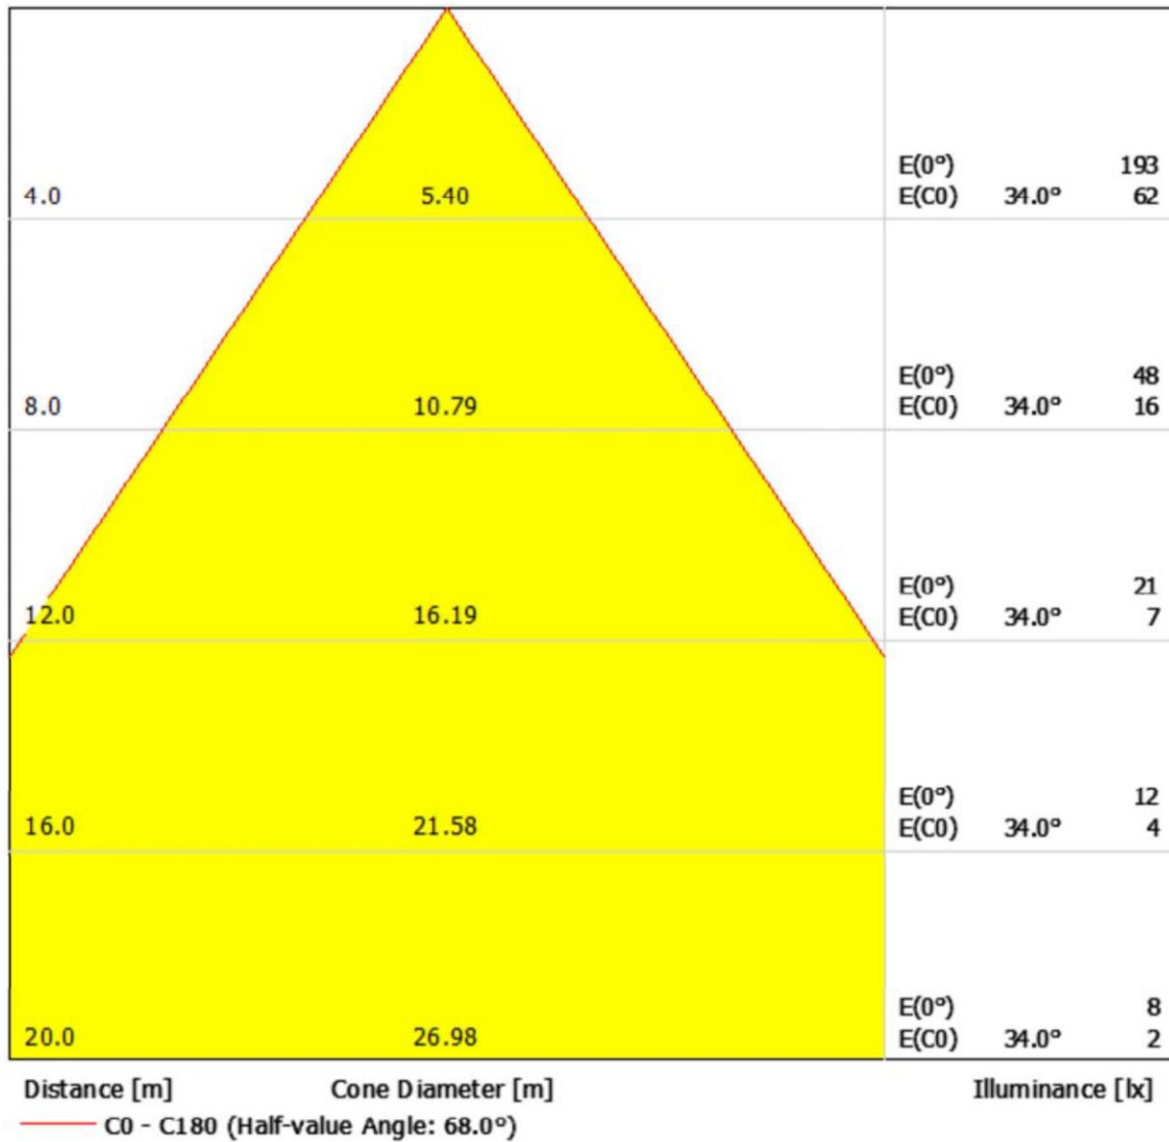

PAS-NGL HIGHBAY LIGHTING DISTRIBUTION

PAS-NGL-HB-60A-L60 / Cone Diagram

Luminaire: PAS-NGL-HB-60A-L60
Lamps: 1 x LED