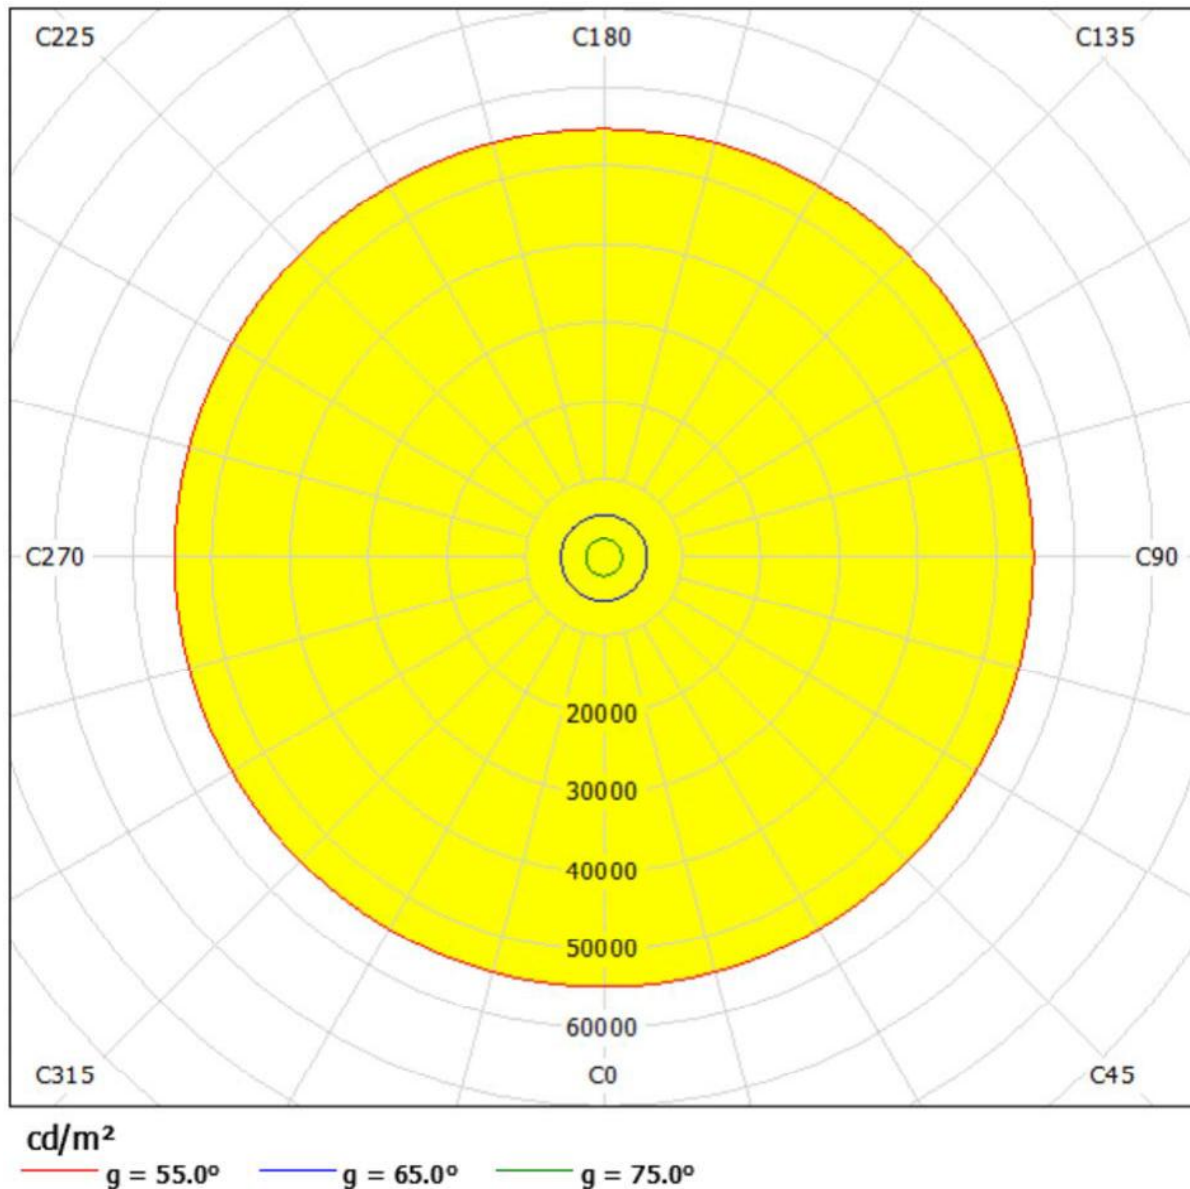

PAS-NGL HIGHBAY LIGHTING DISTRIBUTION

PAS-NGL-HB-120A-L60 / Luminance Diagram

Luminaire: PAS-NGL-HB-120A-L60
Lamps: 1 x LED