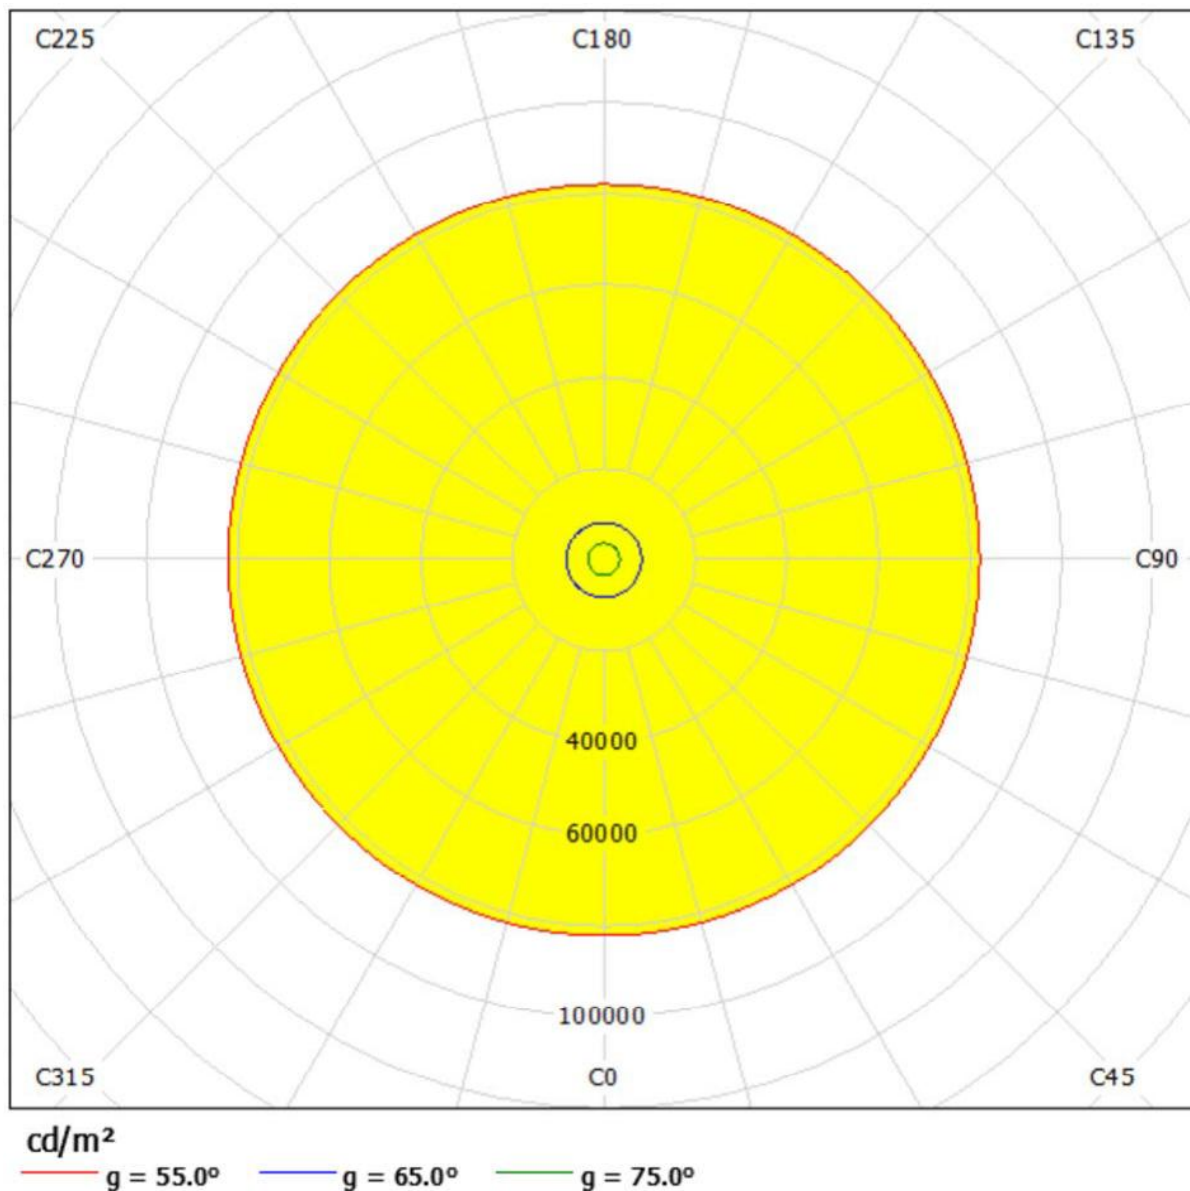

PAS-NGL HIGHBAY LIGHTING DISTRIBUTION

PAS-NGL-HB-180A-L60 / LDC (Polar)

Luminaire: PAS-NGL-HB-180A-L60
Lamps: 1 x LED

PAS-NGL HIGHBAY LIGHTING DISTRIBUTION

PAS-NGL-HB-180A-L60 / LDC (Linear)

Luminaire: PAS-NGL-HB-180A-L60
Lamps: 1 x LED

PAS-NGL HIGHBAY LIGHTING DISTRIBUTION

PAS-NGL-HB-180A-L60 / Luminance Diagram

Luminaire: PAS-NGL-HB-180A-L60
Lamps: 1 x LED

PAS-NGL HIGHBAY LIGHTING DISTRIBUTION

PAS-NGL-HB-180A-L60 / Cone Diagram

Luminaire: PAS-NGL-HB-180A-L60
Lamps: 1 x LED