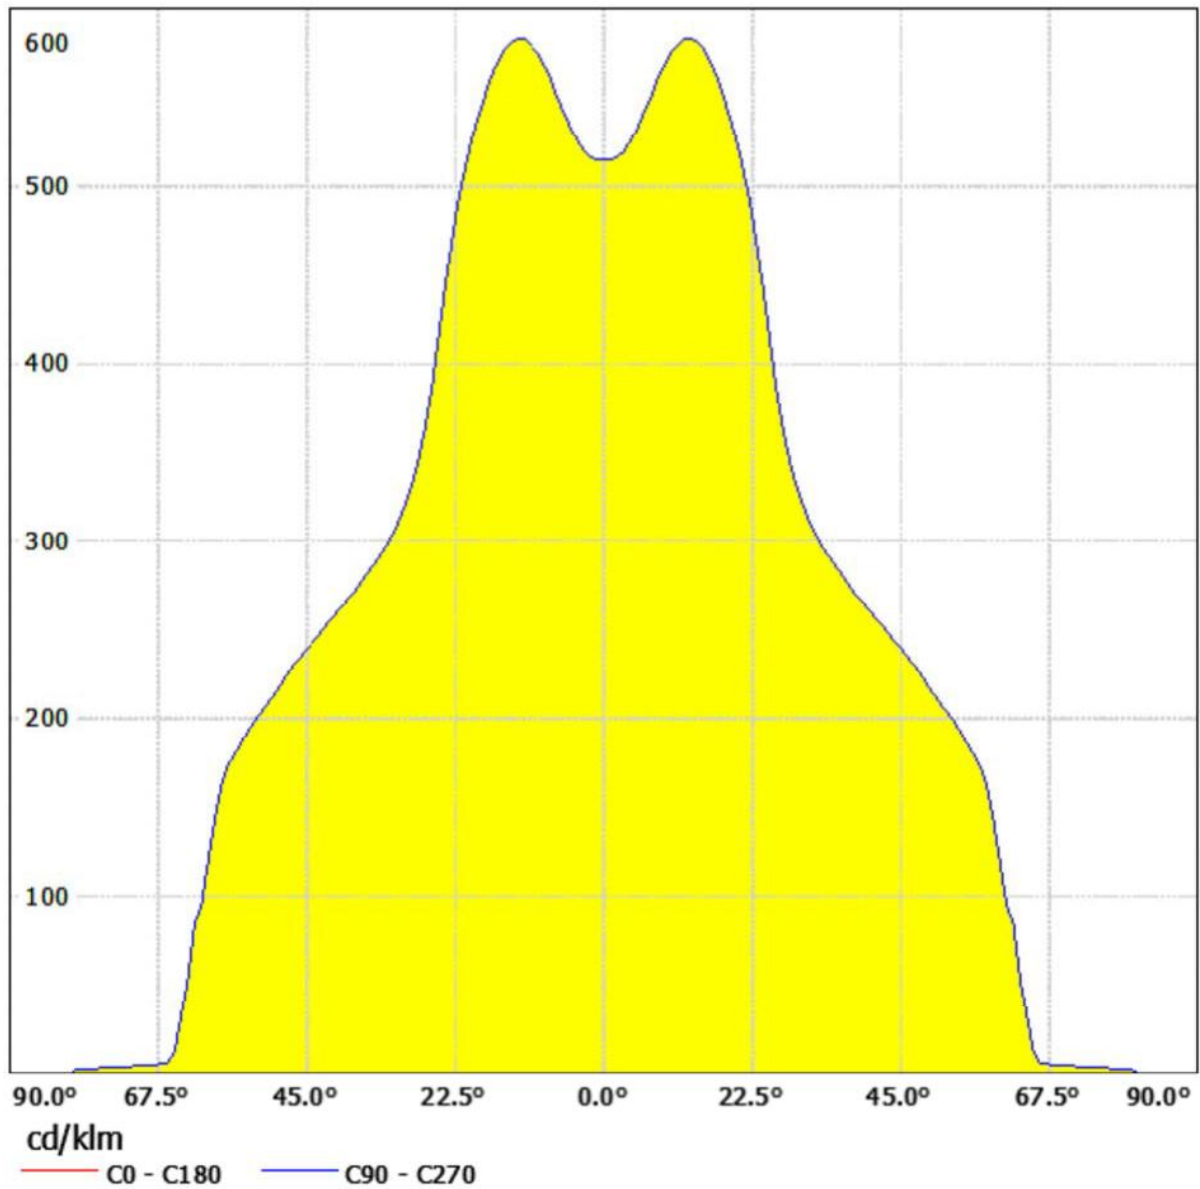

PAS-NGL HIGHBAY LIGHTING DISTRIBUTION

PAS-NGL-HB-150A-L60 / LDC (Linear)

Luminaire: PAS-NGL-HB-150A-L60
Lamps: 1 x LED