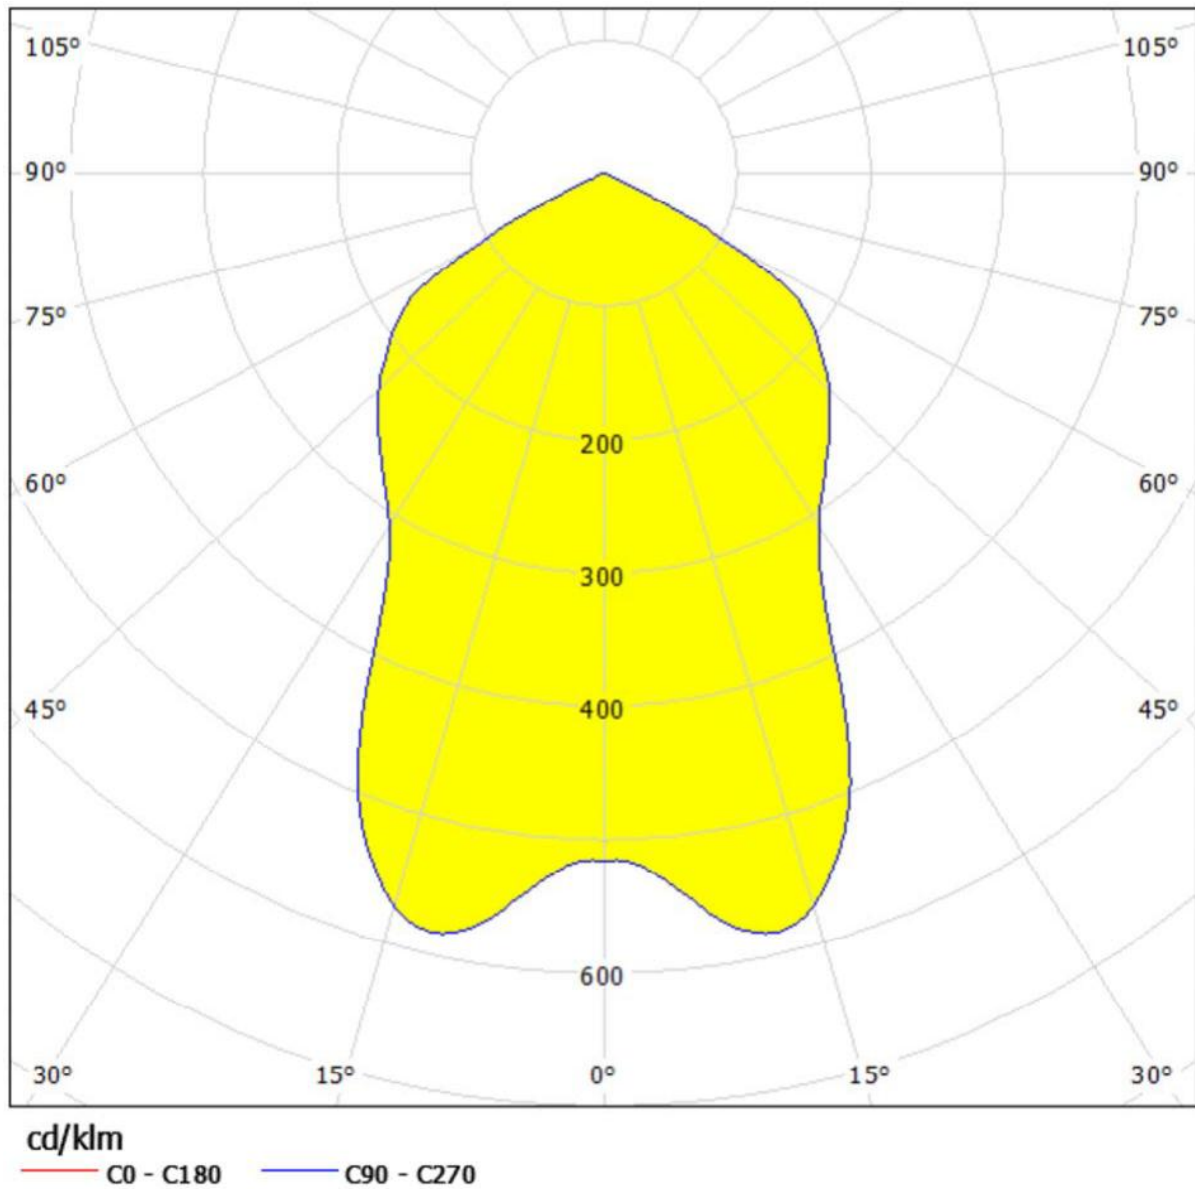

PAS-NGL HIGHBAY LIGHTING DISTRIBUTION

PAS-NGL-HB-60A-L60 / LDC (Polar)

Luminaire: PAS-NGL-HB-60A-L60
Lamps: 1 x LED