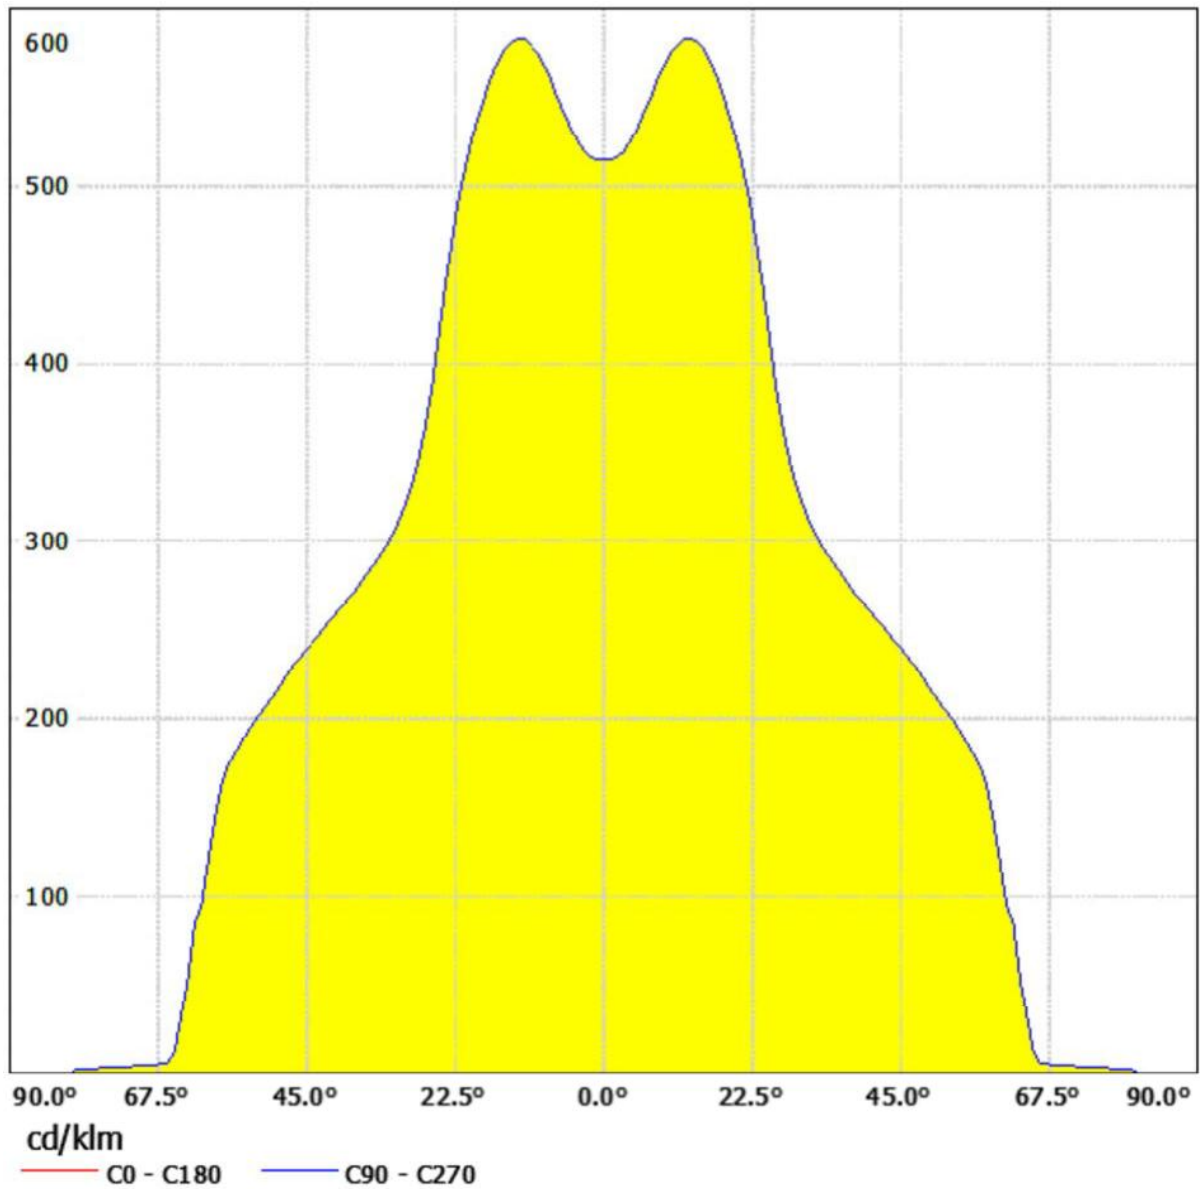

PAS-NGL HIGHBAY LIGHTING DISTRIBUTION

PAS-NGL-HB-180A-L60 / LDC (Polar)

Luminaire: PAS-NGL-HB-180A-L60
Lamps: 1 x LED

PAS-NGL HIGHBAY LIGHTING DISTRIBUTION

PAS-NGL-HB-180A-L60 / LDC (Linear)

Luminaire: PAS-NGL-HB-180A-L60
Lamps: 1 x LED

PAS-NGL HIGHBAY LIGHTING DISTRIBUTION

PAS-NGL-HB-180A-L60 / Luminance Diagram

Luminaire: PAS-NGL-HB-180A-L60
Lamps: 1 x LED

PAS-NGL HIGHBAY LIGHTING DISTRIBUTION

PAS-NGL-HB-180A-L60 / Cone Diagram

Luminaire: PAS-NGL-HB-180A-L60
Lamps: 1 x LED