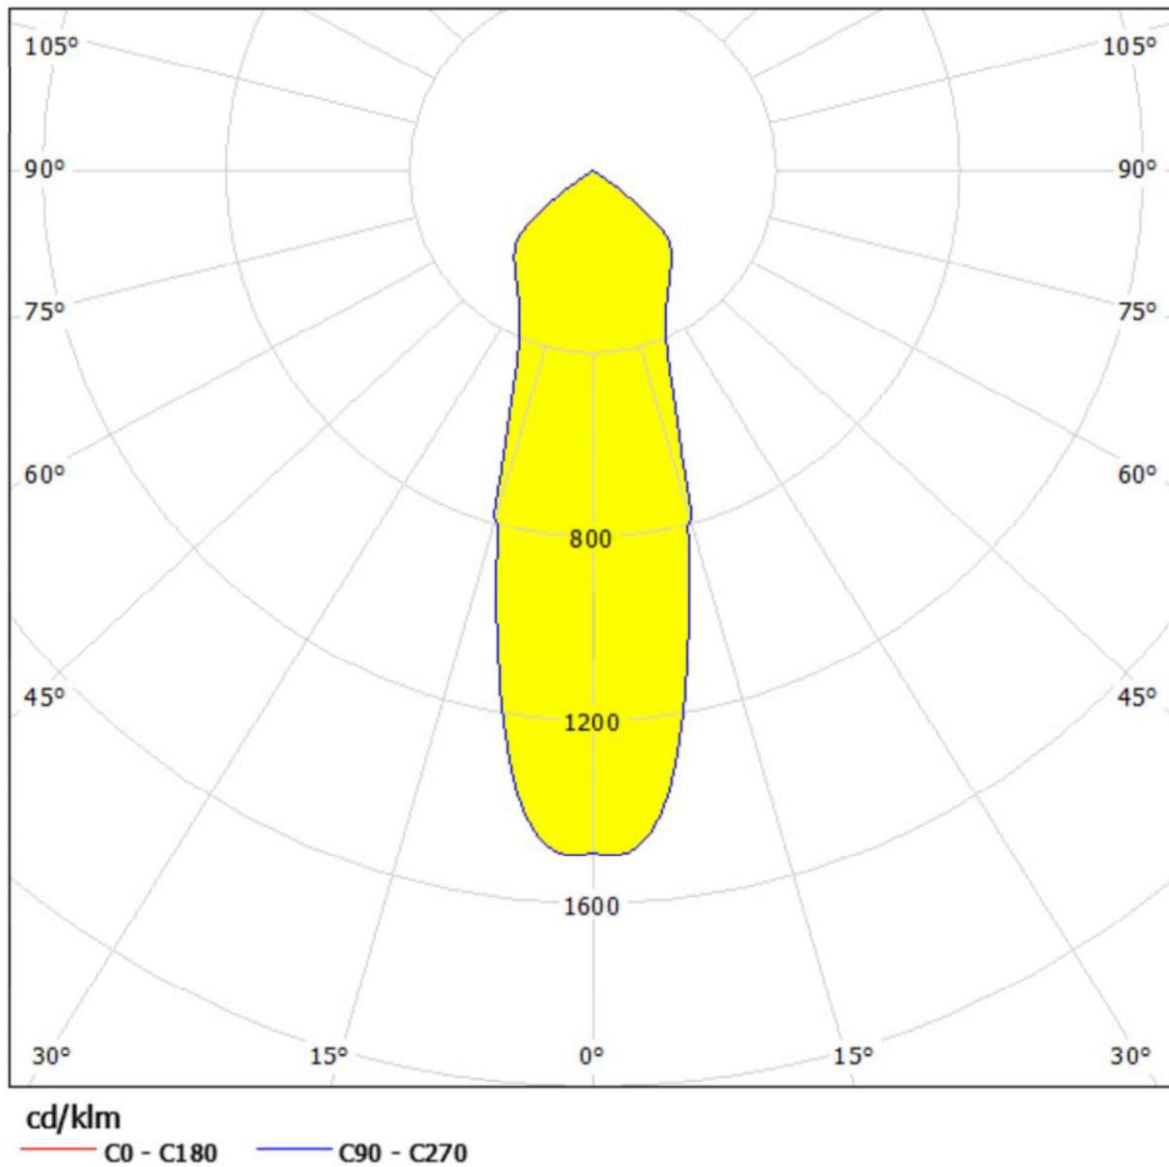

PAS-NGL HIGHBAY LIGHTING DISTRIBUTION

PAS-NGL-HB-120A-L30 / LDC (Polar)

Luminaire: PAS-NGL-HB-120A-L30
Lamps: 1 x LED