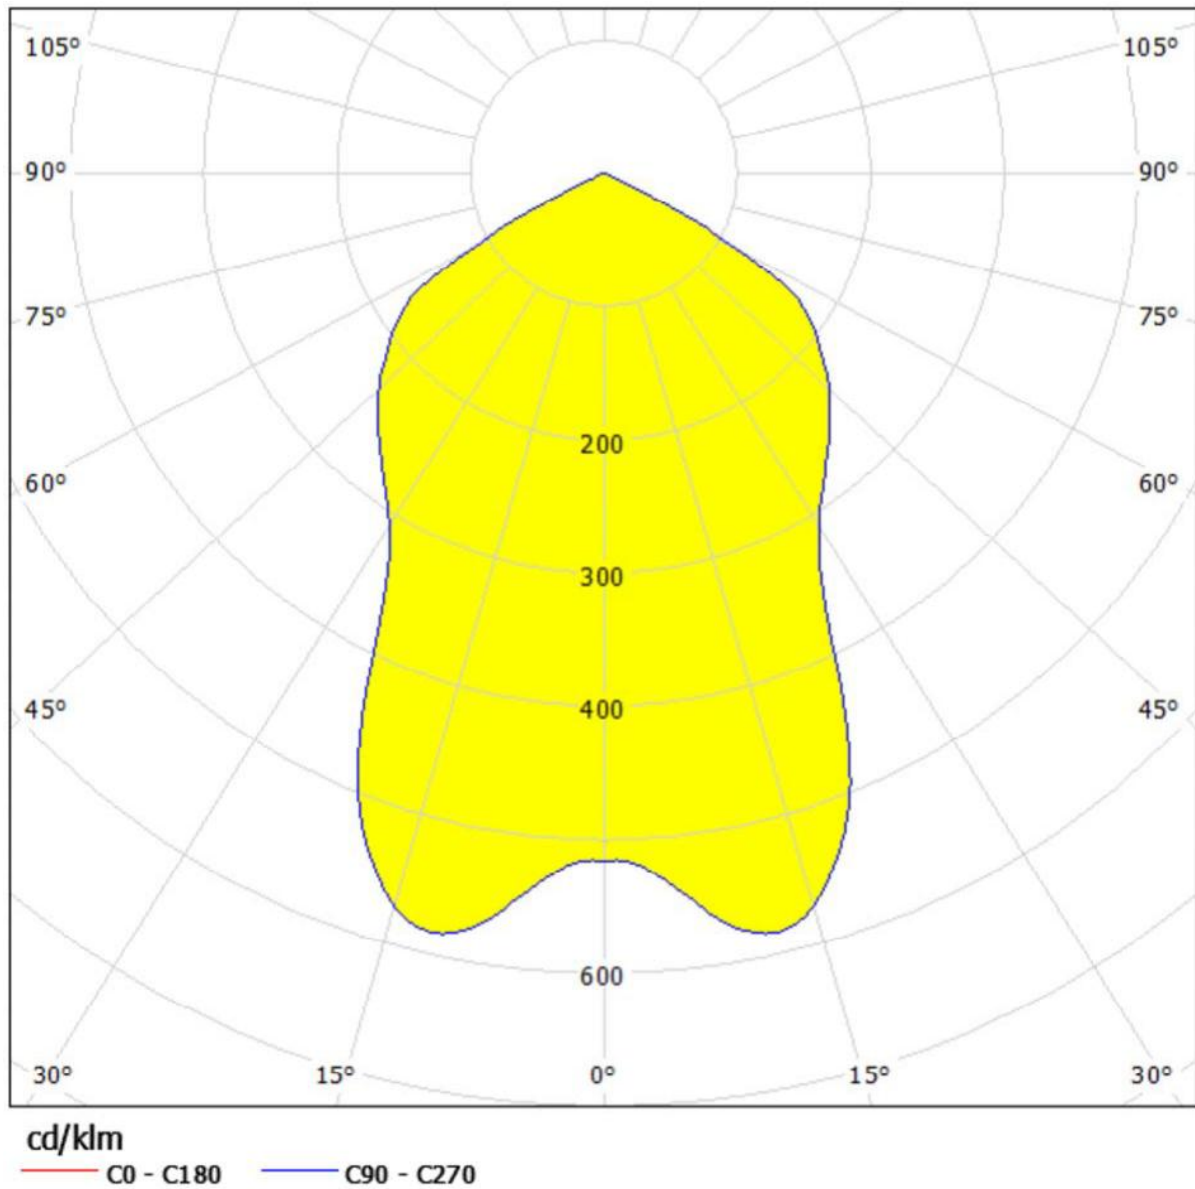

Luminaire: PAS-NGL-HB-120A-L30
Lamps: 1 x LED

PAS-NGL HIGHBAY LIGHTING DISTRIBUTION

PAS-NGL-HB-120A-L30 / Cone Diagram

Luminaire: PAS-NGL-HB-120A-L30
Lamps: 1 x LED

PAS-NGL HIGHBAY LIGHTING DISTRIBUTION

PAS-NGL-HB-90A-L60 / LDC (Polar)

Luminaire: PAS-NGL-HB-90A-L60
Lamps: 1 x LED

PAS-NGL HIGHBAY LIGHTING DISTRIBUTION

PAS-NGL-HB-90A-L60 / LDC (Linear)

Luminaire: PAS-NGL-HB-90A-L60
Lamps: 1 x LED

PAS-NGL HIGHBAY LIGHTING DISTRIBUTION

PAS-NGL-HB-90A-L60 / Luminance Diagram