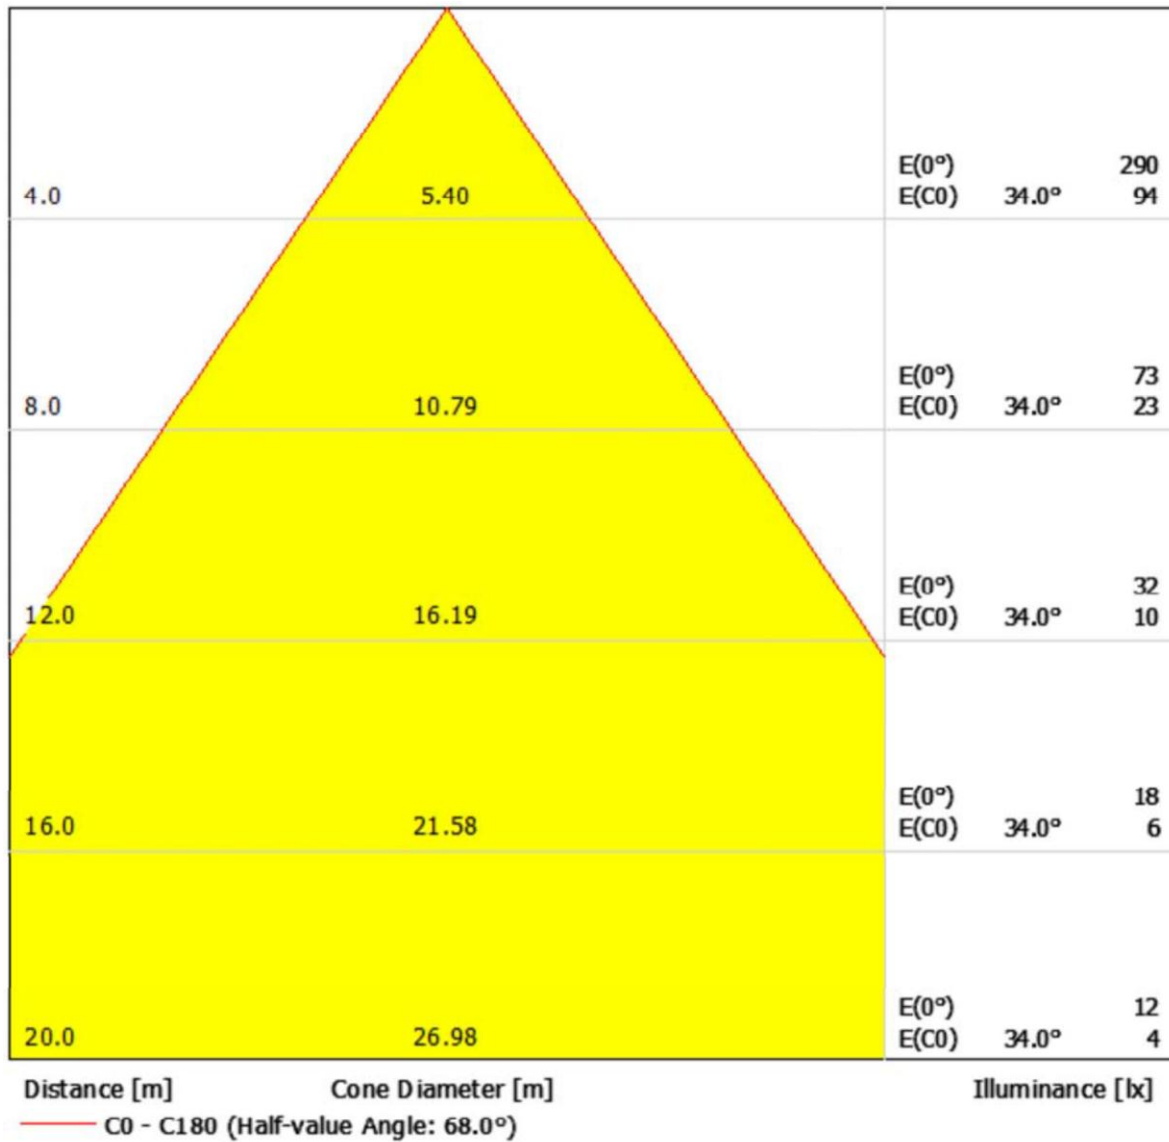

PAS-NGL HIGHBAY LIGHTING DISTRIBUTION

PAS-NGL-HB-90A-L60 / Cone Diagram

Luminaire: PAS-NGL-HB-90A-L60
Lamps: 1 x LED