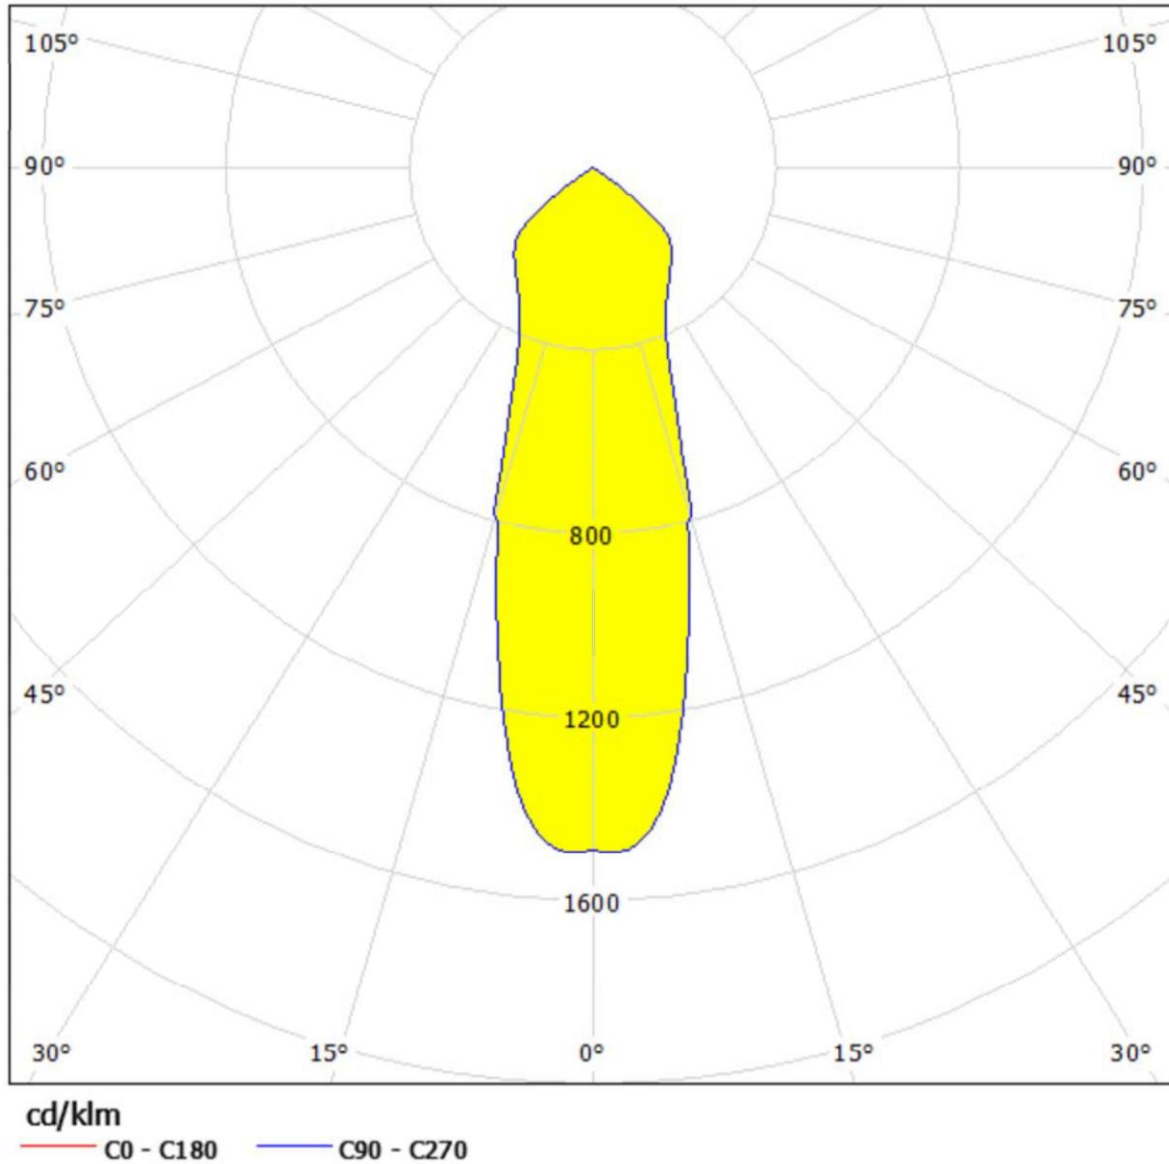

PAS-NGL HIGHBAY LIGHTING DISTRIBUTION

PAS-NGL-HB-60A-L30 / LDC (Polar)

Luminaire: PAS-NGL-HB-60A-L30
Lamps: 1 x LED