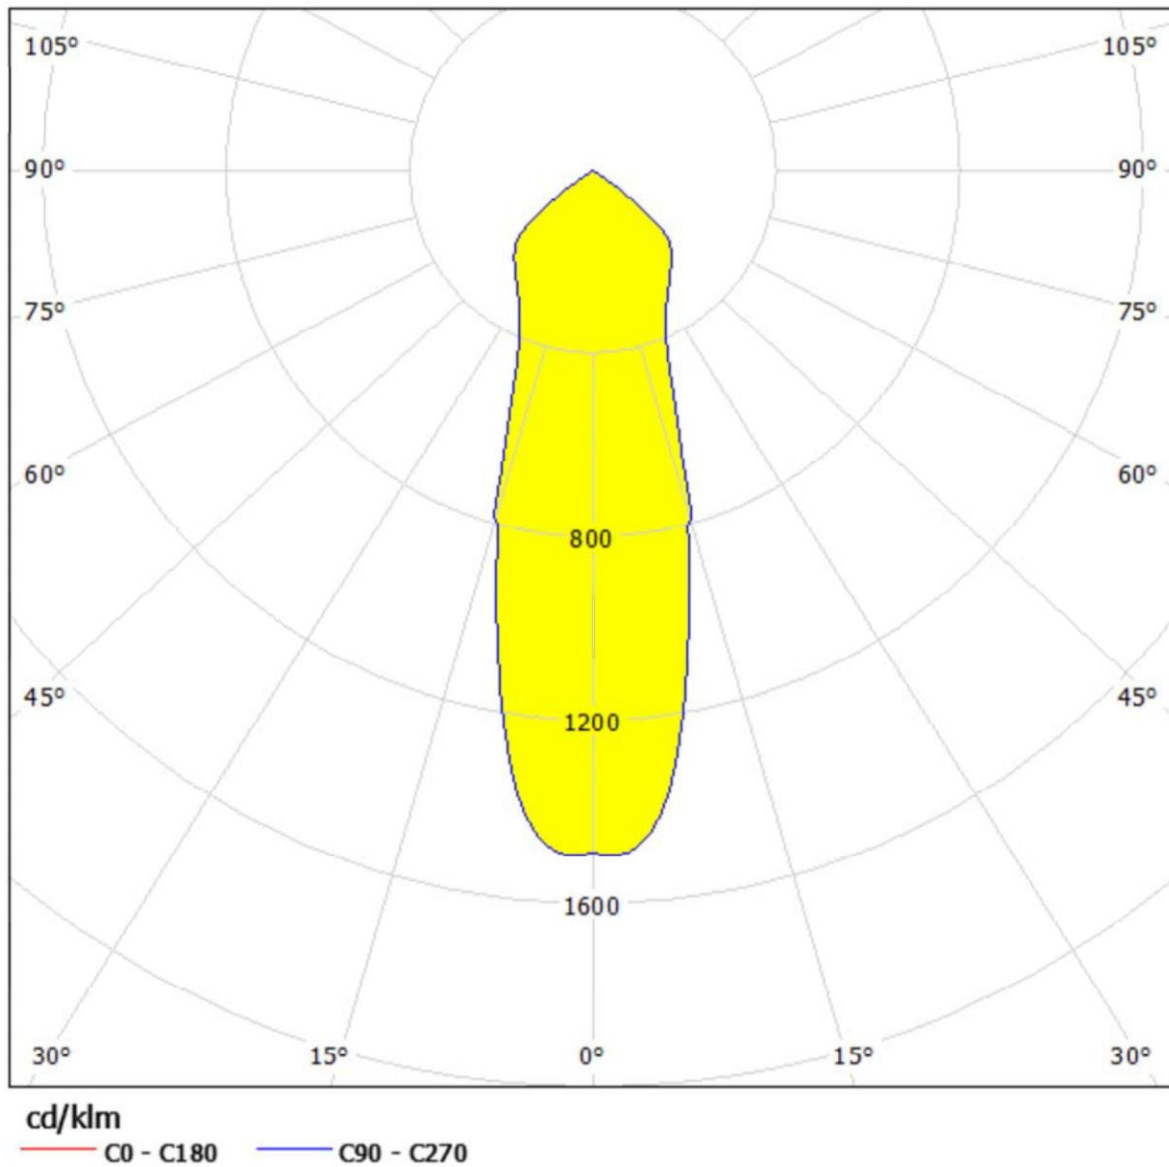

PAS-NGL HIGHBAY LIGHTING DISTRIBUTION

PAS-NGL-HB-90A-L30 / LDC (Polar)

Luminaire: PAS-NGL-HB-90A-L30
Lamps: 1 x LED