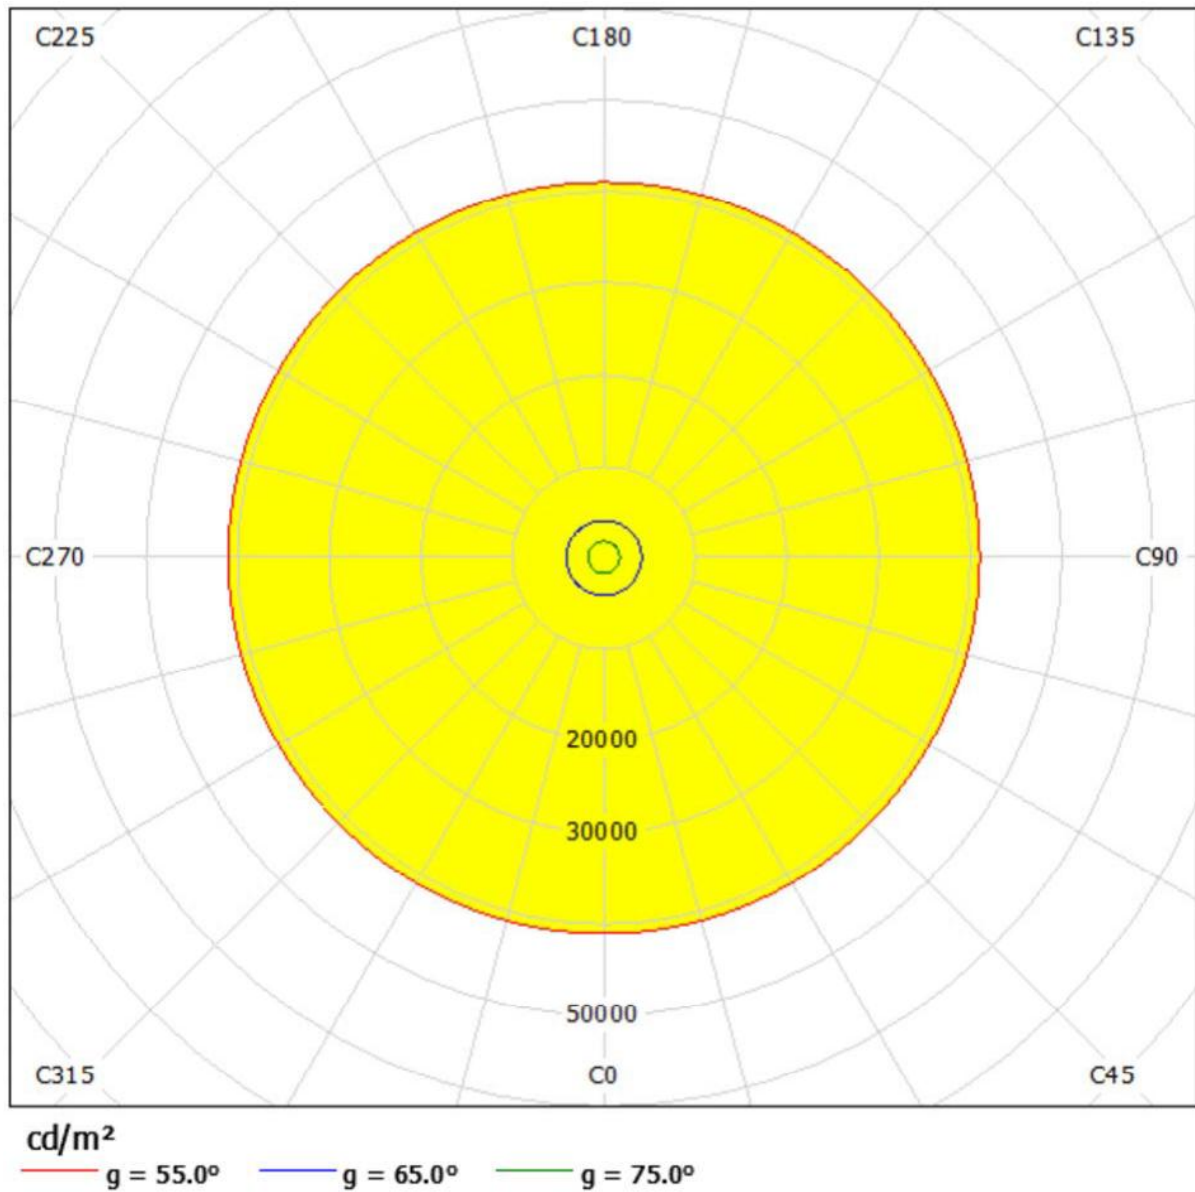

PAS-NGL HIGHBAY LIGHTING DISTRIBUTION

PAS-NGL-HB-90A-L60 / Luminance Diagram

Luminaire: PAS-NGL-HB-90A-L60
Lamps: 1 x LED