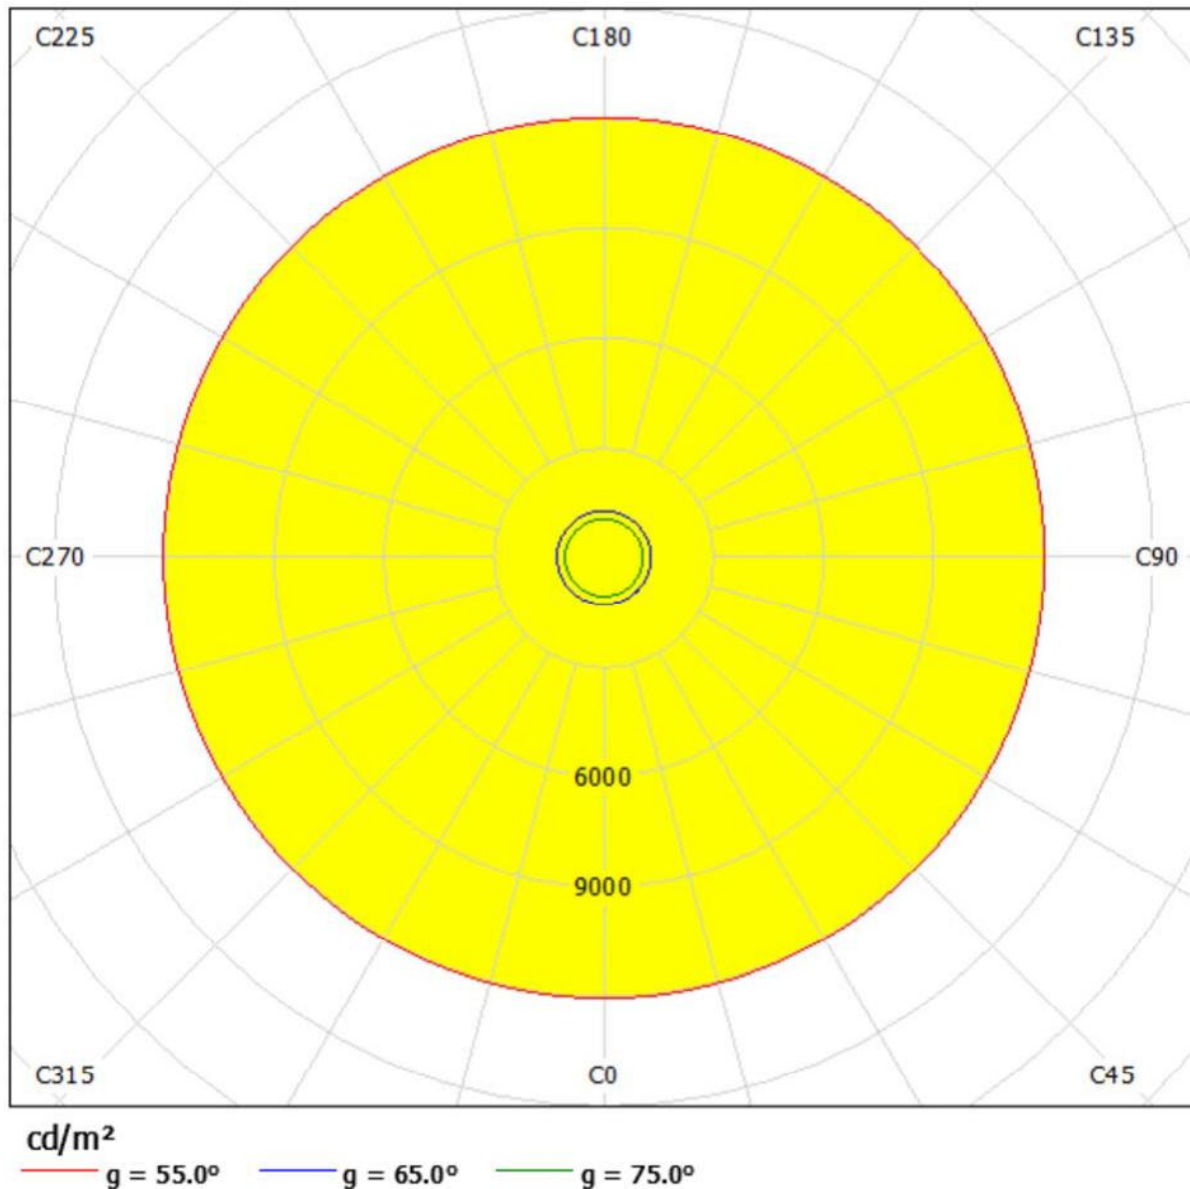

PAS-NGL HIGHBAY LIGHTING DISTRIBUTION

PAS-NGL-HB-60A-L30 / Luminance Diagram

Luminaire: PAS-NGL-HB-60A-L30
Lamps: 1 x LED