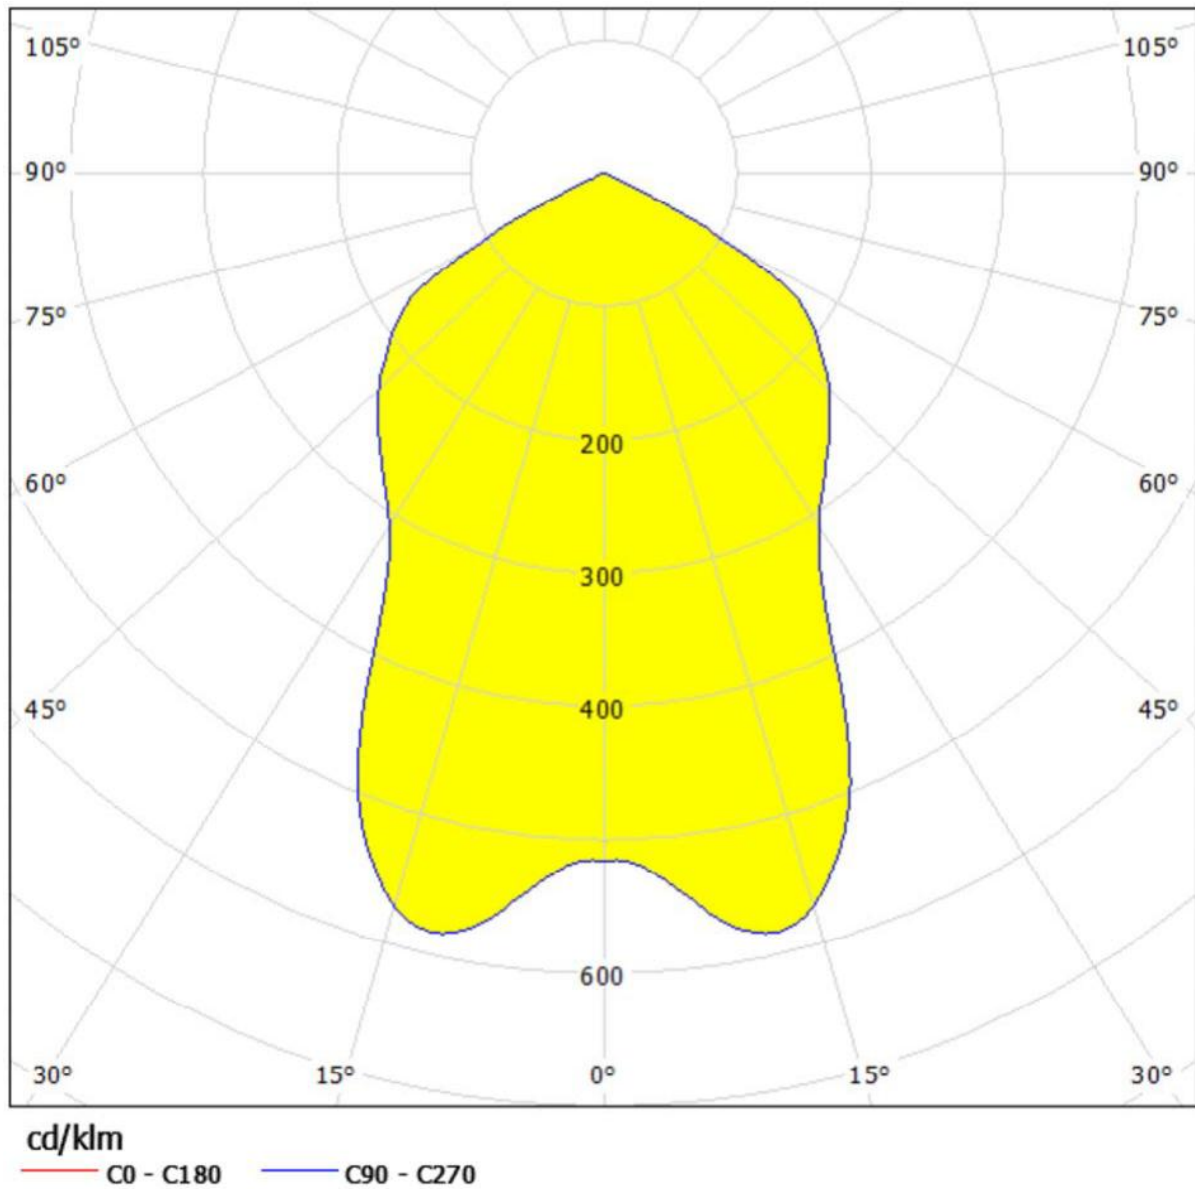

PAS-NGL HIGHBAY LIGHTING DISTRIBUTION

PAS-NGL-HB-180A-L30 / Luminance Diagram

Luminaire: PAS-NGL-HB-180A-L30
Lamps: 1 x LED

cd/m²

— $g = 55.0^\circ$

— $g = 65.0^\circ$

— $g = 75.0^\circ$

PAS-NGL HIGHBAY LIGHTING DISTRIBUTION

PAS-NGL-HB-180A-L30 / Cone Diagram

Luminaire: PAS-NGL-HB-180A-L30
Lamps: 1 x LED

PAS-NGL HIGHBAY LIGHTING DISTRIBUTION

PAS-NGL-HB-150A-L60 / LDC (Polar)

Luminaire: PAS-NGL-HB-150A-L60
Lamps: 1 x LED

PAS-NGL HIGHBAY LIGHTING DISTRIBUTION