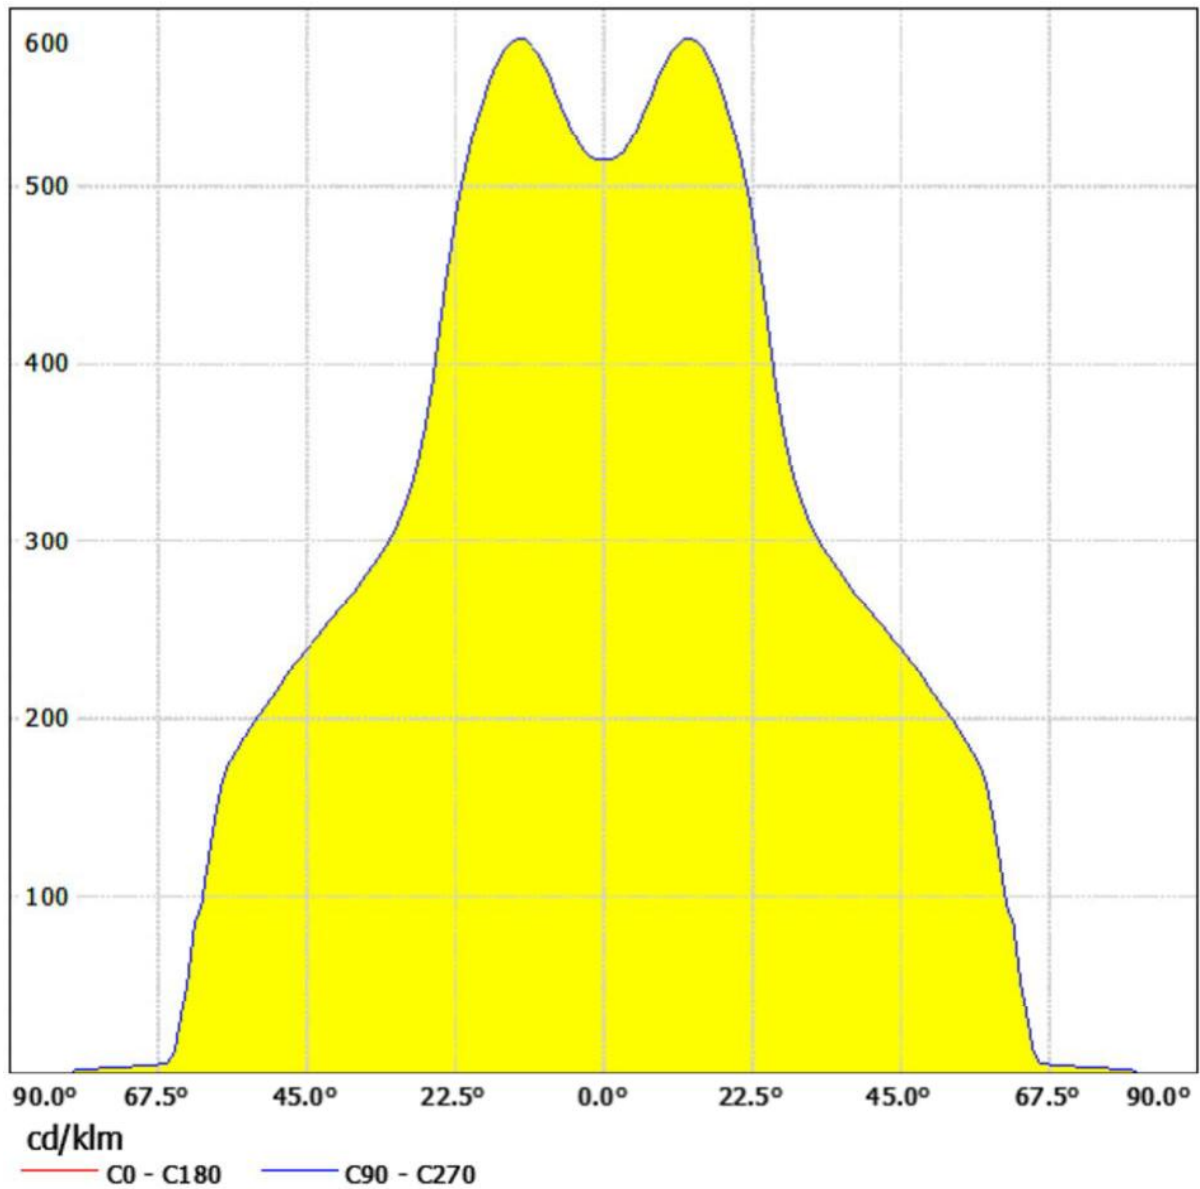

Luminaire: PAS-NGL-HB-120A-L30
Lamps: 1 x LED

PAS-NGL HIGHBAY LIGHTING DISTRIBUTION

PAS-NGL-HB-120A-L30 / LDC (Linear)

Luminaire: PAS-NGL-HB-120A-L30
Lamps: 1 x LED

PAS-NGL HIGHBAY LIGHTING DISTRIBUTION

PAS-NGL-HB-120A-L30 / Luminance Diagram

Luminaire: PAS-NGL-HB-120A-L30
Lamps: 1 x LED

PAS-NGL HIGHBAY LIGHTING DISTRIBUTION

PAS-NGL-HB-120A-L30 / Cone Diagram

Luminaire: PAS-NGL-HB-120A-L30
Lamps: 1 x LED

PAS-NGL HIGHBAY LIGHTING DISTRIBUTION

PAS-NGL-HB-90A-L60 / LDC (Polar)

Luminaire: PAS-NGL-HB-90A-L60
Lamps: 1 x LED

PAS-NGL HIGHBAY LIGHTING DISTRIBUTION

PAS-NGL-HB-90A-L60 / LDC (Linear)

Luminaire: PAS-NGL-HB-90A-L60
Lamps: 1 x LED

PAS-NGL HIGHBAY LIGHTING DISTRIBUTION

PAS-NGL-HB-90A-L60 / Luminance Diagram