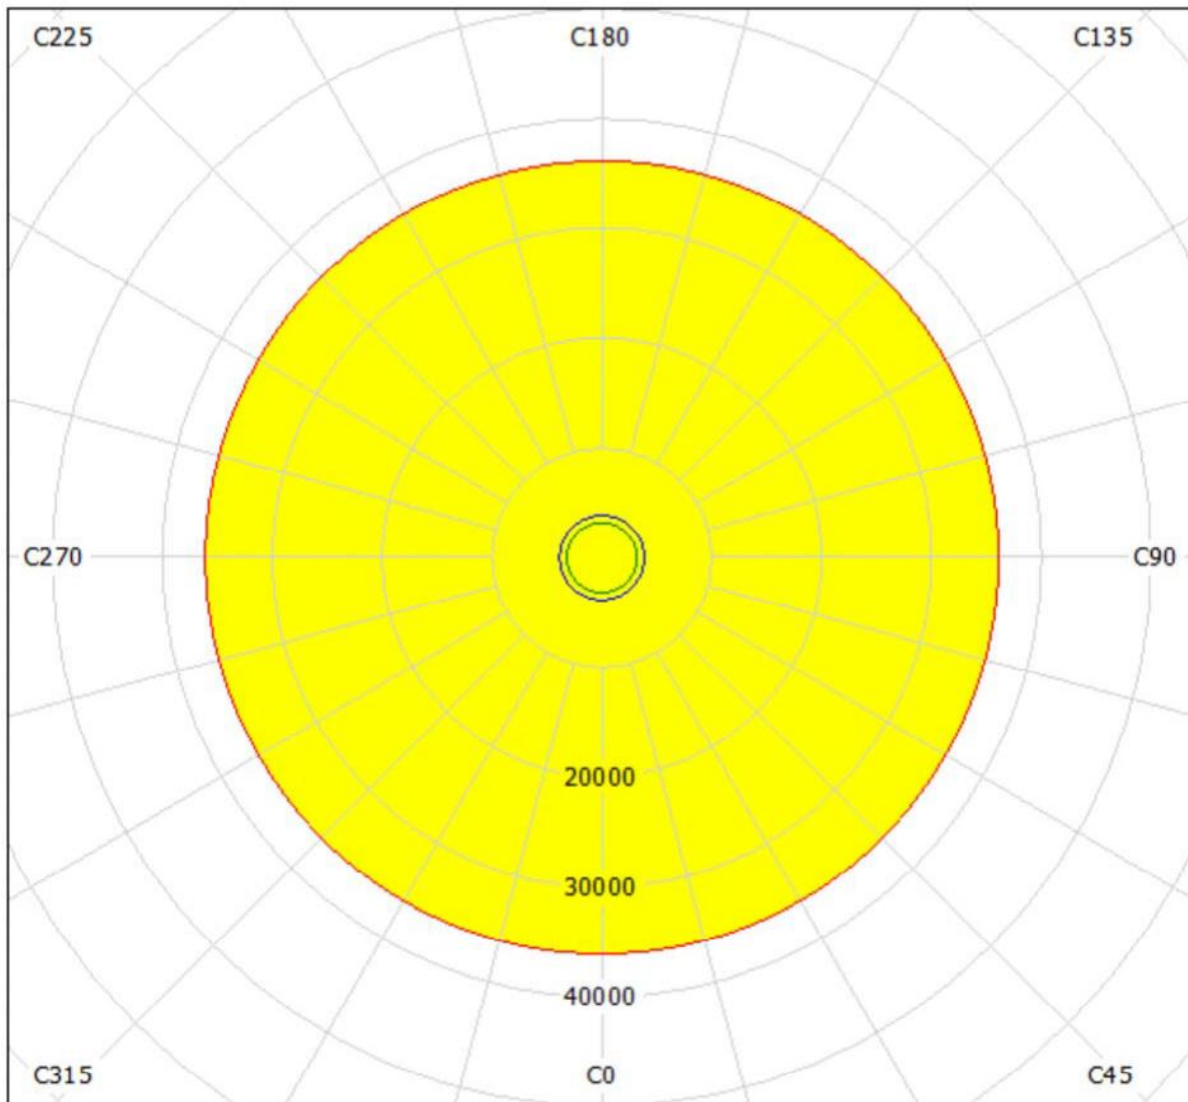

PAS-NGL HIGHBAY LIGHTING DISTRIBUTION

PAS-NGL-HB-180A-L60 / Luminance Diagram

Luminaire: PAS-NGL-HB-180A-L60
Lamps: 1 x LED

PAS-NGL HIGHBAY LIGHTING DISTRIBUTION

PAS-NGL-HB-180A-L60 / Cone Diagram

Luminaire: PAS-NGL-HB-180A-L60
Lamps: 1 x LED

PAS-NGL HIGHBAY LIGHTING DISTRIBUTION

PAS-NGL-HB-180A-L30 / LDC (Polar)

Luminaire: PAS-NGL-HB-180A-L30
Lamps: 1 x LED

PAS-NGL HIGHBAY LIGHTING DISTRIBUTION

PAS-NGL-HB-180A-L30 / LDC (Linear)

Luminaire: PAS-NGL-HB-180A-L30
Lamps: 1 x LED

PAS-NGL HIGHBAY LIGHTING DISTRIBUTION

PAS-NGL-HB-180A-L30 / Luminance Diagram

Luminaire: PAS-NGL-HB-180A-L30
Lamps: 1 x LED

cd/m²

— $g = 55.0^\circ$

— $g = 65.0^\circ$

— $g = 75.0^\circ$

PAS-NGL HIGHBAY LIGHTING DISTRIBUTION