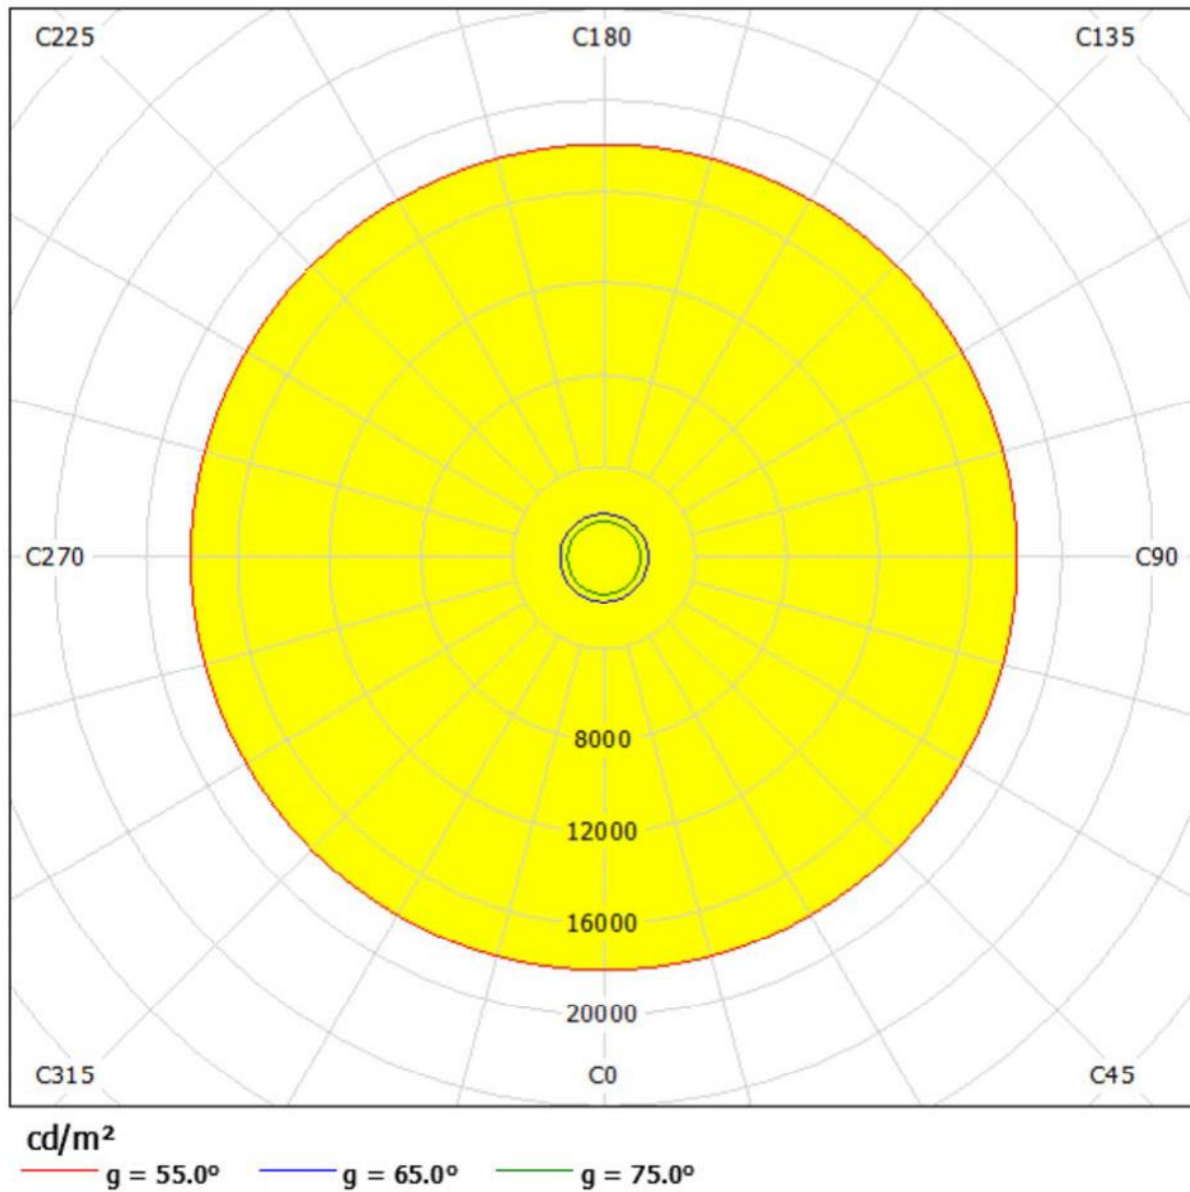

Luminaire: PAS-NGL-HB-90A-L60
Lamps: 1 x LED

PAS-NGL HIGHBAY LIGHTING DISTRIBUTION

PAS-NGL-HB-90A-L60 / Cone Diagram

Luminaire: PAS-NGL-HB-90A-L60
Lamps: 1 x LED

PAS-NGL HIGHBAY LIGHTING DISTRIBUTION

PAS-NGL-HB-90A-L30 / LDC (Polar)

Luminaire: PAS-NGL-HB-90A-L30
Lamps: 1 x LED

PAS-NGL HIGHBAY LIGHTING DISTRIBUTION

PAS-NGL-HB-90A-L30 / LDC (Linear)

Luminaire: PAS-NGL-HB-90A-L30
Lamps: 1 x LED

PAS-NGL HIGHBAY LIGHTING DISTRIBUTION

PAS-NGL-HB-90A-L30 / Luminance Diagram

Luminaire: PAS-NGL-HB-90A-L30
Lamps: 1 x LED

PAS-NGL HIGHBAY LIGHTING DISTRIBUTION

PAS-NGL-HB-90A-L30 / Cone Diagram

Luminaire: PAS-NGL-HB-90A-L30
Lamps: 1 x LED

PAS-NGL HIGHBAY LIGHTING DISTRIBUTION

PAS-NGL-HB-60A-L60 / LDC (Polar)