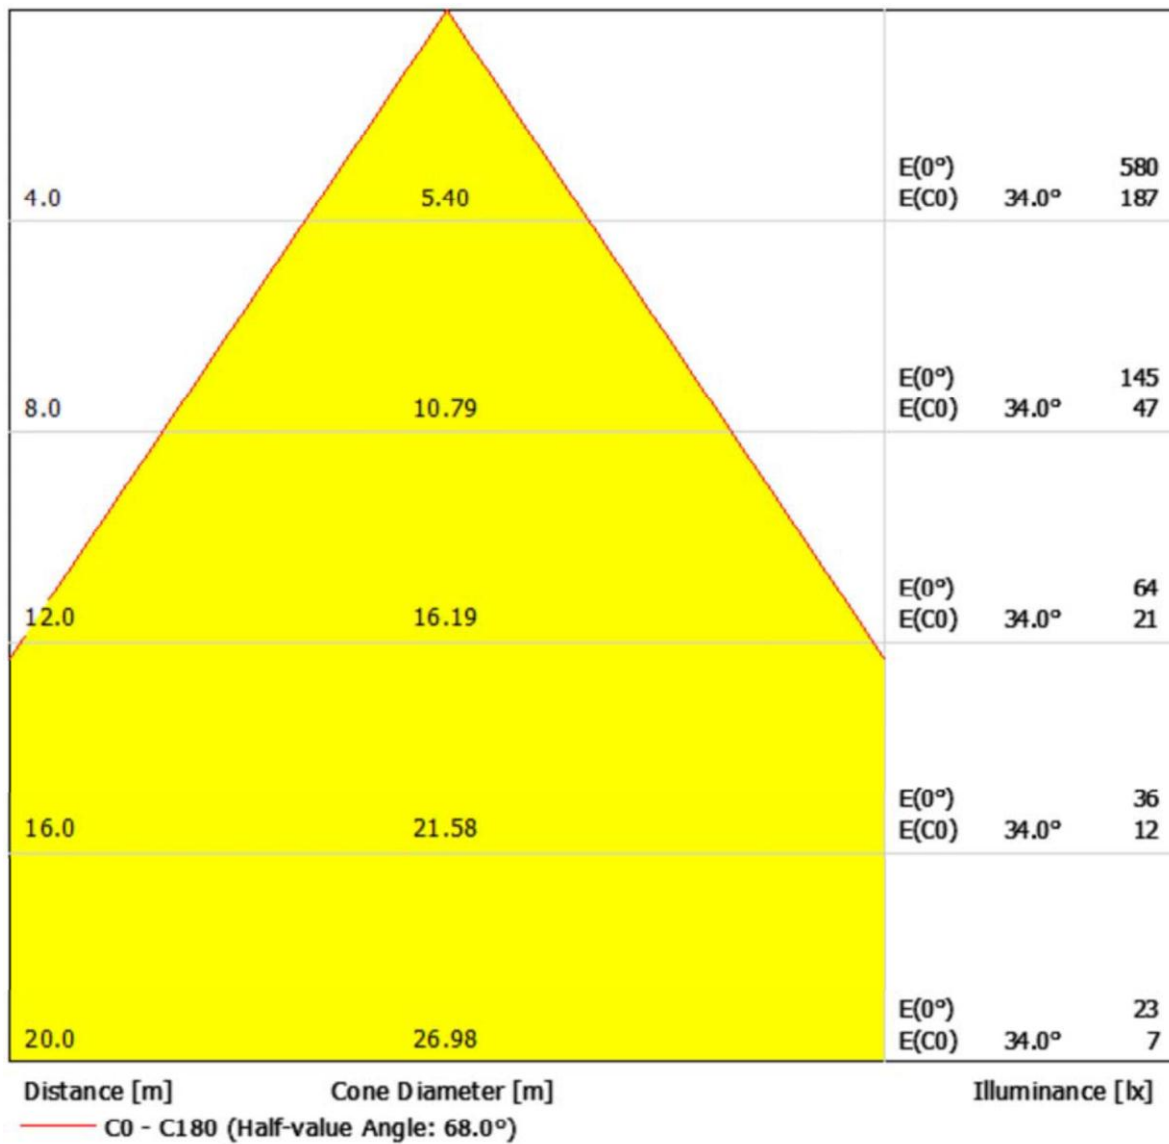

PAS-NGL HIGHBAY LIGHTING DISTRIBUTION

PAS-NGL-HB-180A-L60 / Luminance Diagram

Luminaire: PAS-NGL-HB-180A-L60
Lamps: 1 x LED

PAS-NGL HIGHBAY LIGHTING DISTRIBUTION

PAS-NGL-HB-180A-L60 / Cone Diagram

Luminaire: PAS-NGL-HB-180A-L60
Lamps: 1 x LED