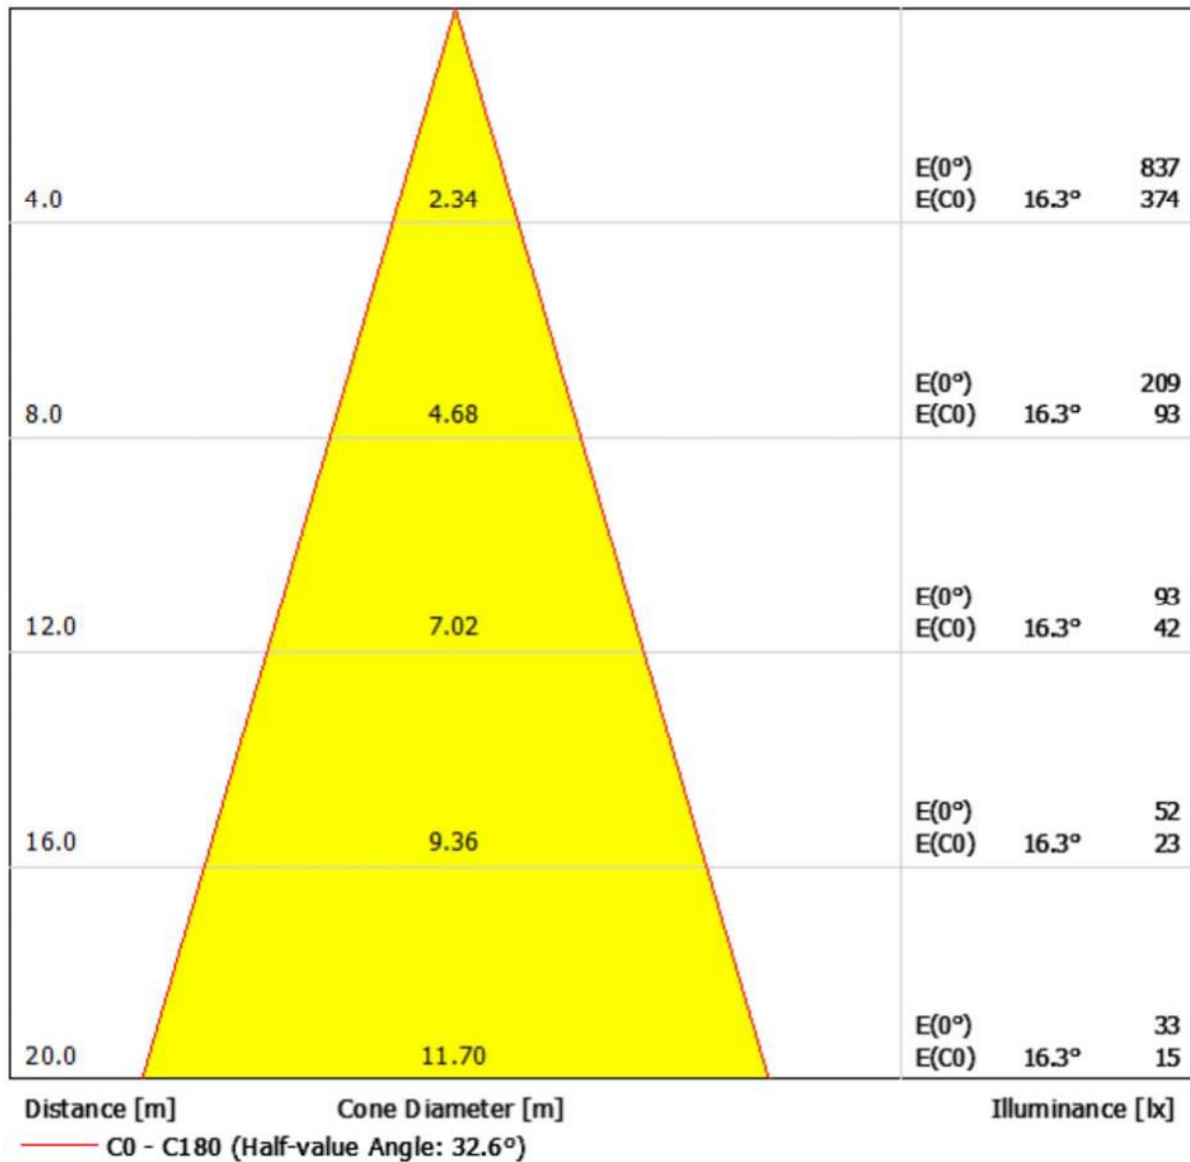

PAS-NGL HIGHBAY LIGHTING DISTRIBUTION

PAS-NGL-HB-90A-L30 / Cone Diagram

Luminaire: PAS-NGL-HB-90A-L30
Lamps: 1 x LED