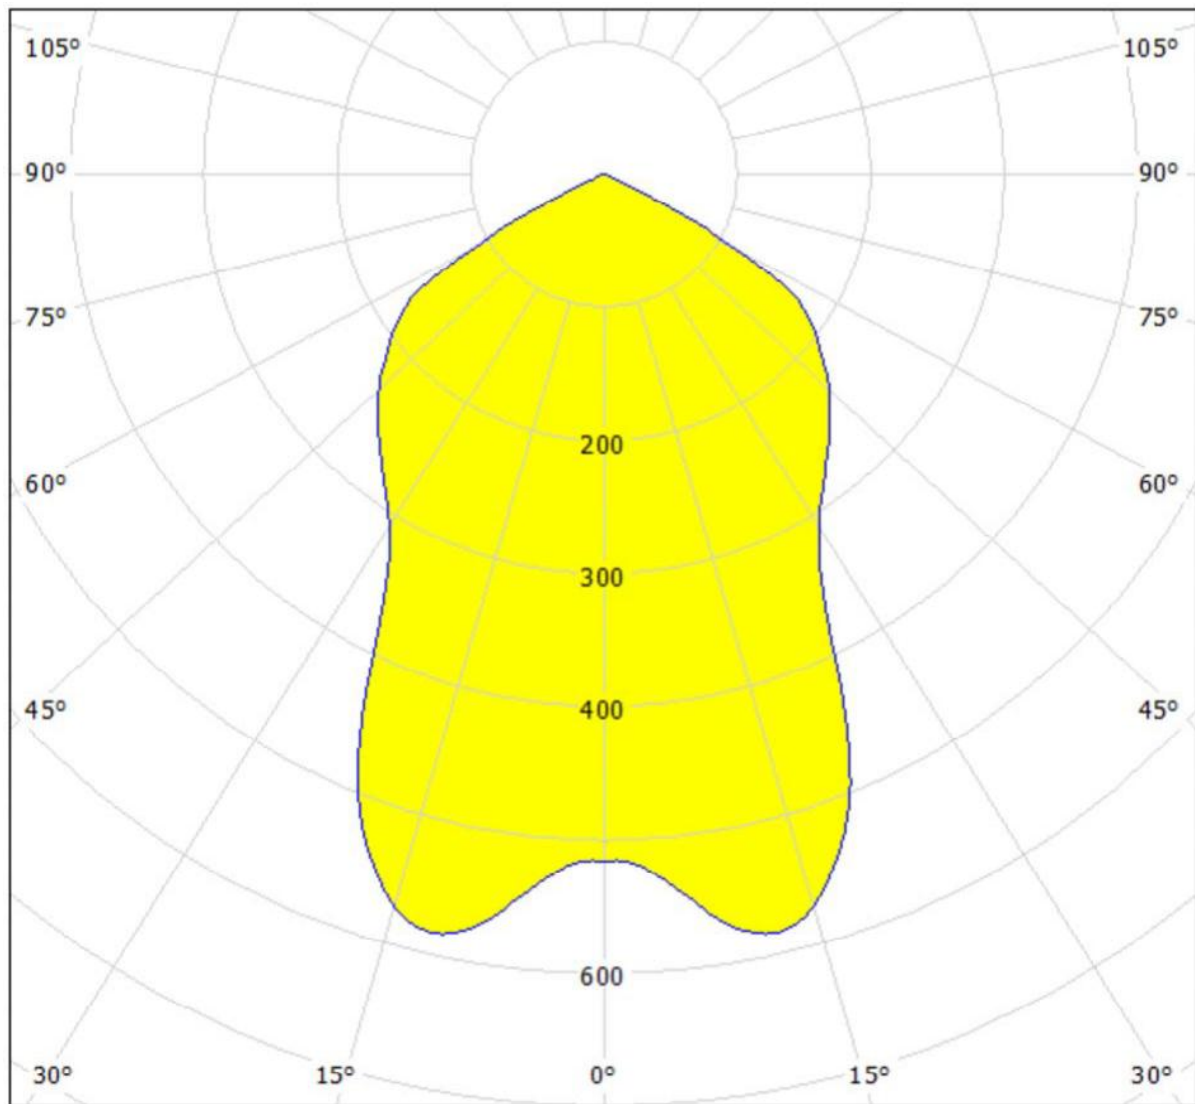

PAS-NGL HIGHBAY LIGHTING DISTRIBUTION

PAS-NGL-HB-180A-L60 / LDC (Polar)

Luminaire: PAS-NGL-HB-180A-L60
Lamps: 1 x LED

PAS-NGL HIGHBAY LIGHTING DISTRIBUTION

PAS-NGL-HB-180A-L60 / LDC (Linear)

Luminaire: PAS-NGL-HB-180A-L60
Lamps: 1 x LED

PAS-NGL HIGHBAY LIGHTING DISTRIBUTION

PAS-NGL-HB-180A-L60 / Luminance Diagram

Luminaire: PAS-NGL-HB-180A-L60
Lamps: 1 x LED

PAS-NGL HIGHBAY LIGHTING DISTRIBUTION

PAS-NGL-HB-180A-L60 / Cone Diagram

Luminaire: PAS-NGL-HB-180A-L60
Lamps: 1 x LED