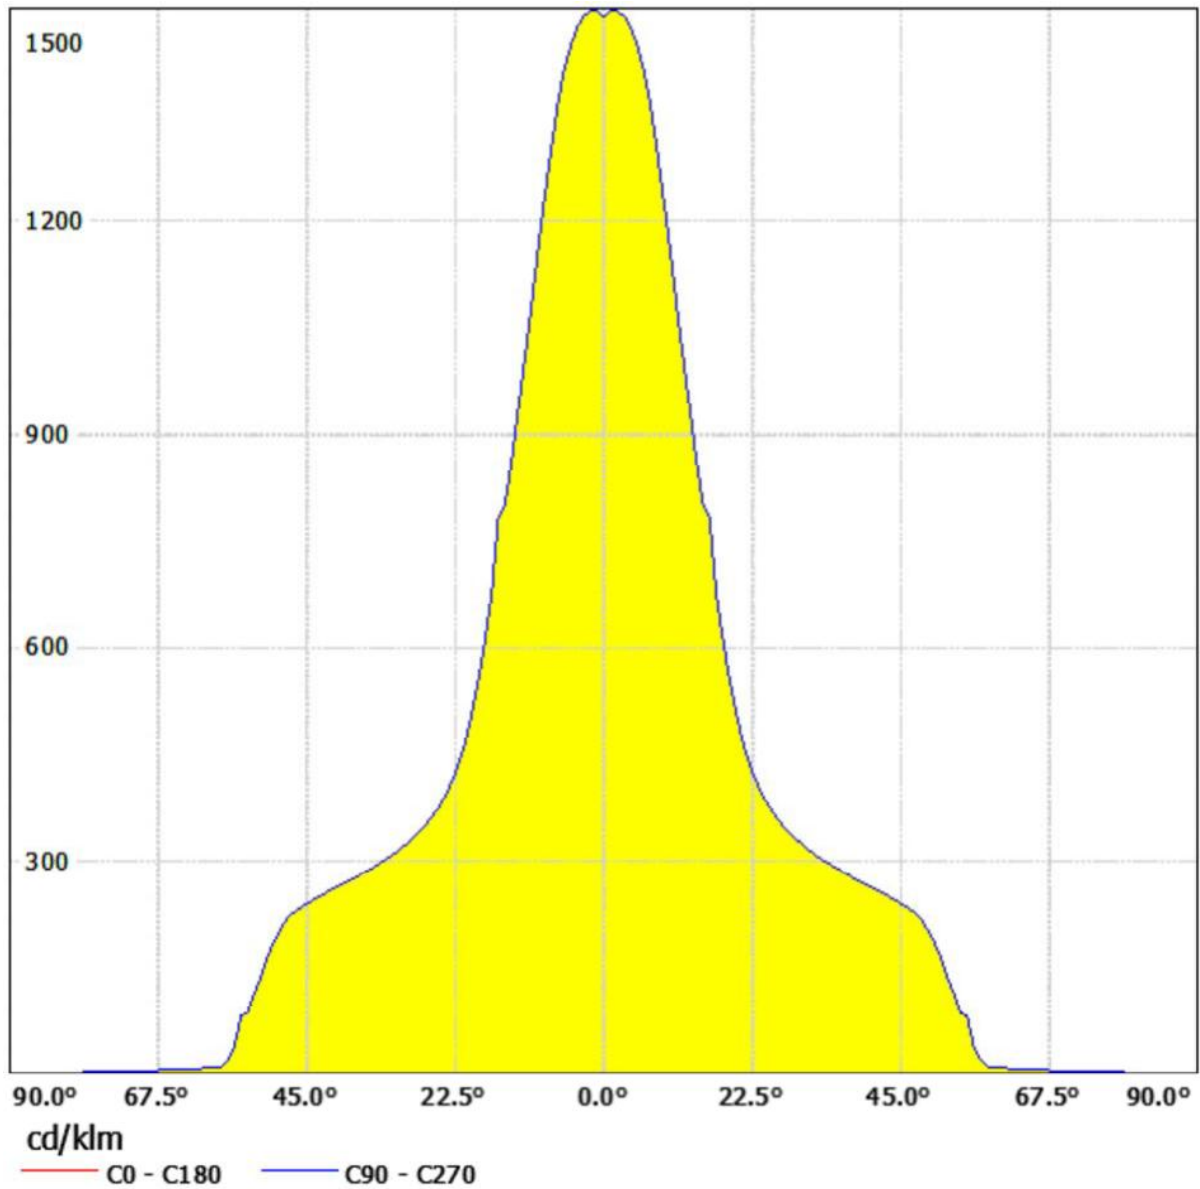

PAS-NGL HIGHBAY LIGHTING DISTRIBUTION

PAS-NGL-HB-180A-L30 / Luminance Diagram

Luminaire: PAS-NGL-HB-180A-L30
Lamps: 1 x LED

cd/m²

— $g = 55.0^\circ$

— $g = 65.0^\circ$

— $g = 75.0^\circ$

PAS-NGL HIGHBAY LIGHTING DISTRIBUTION