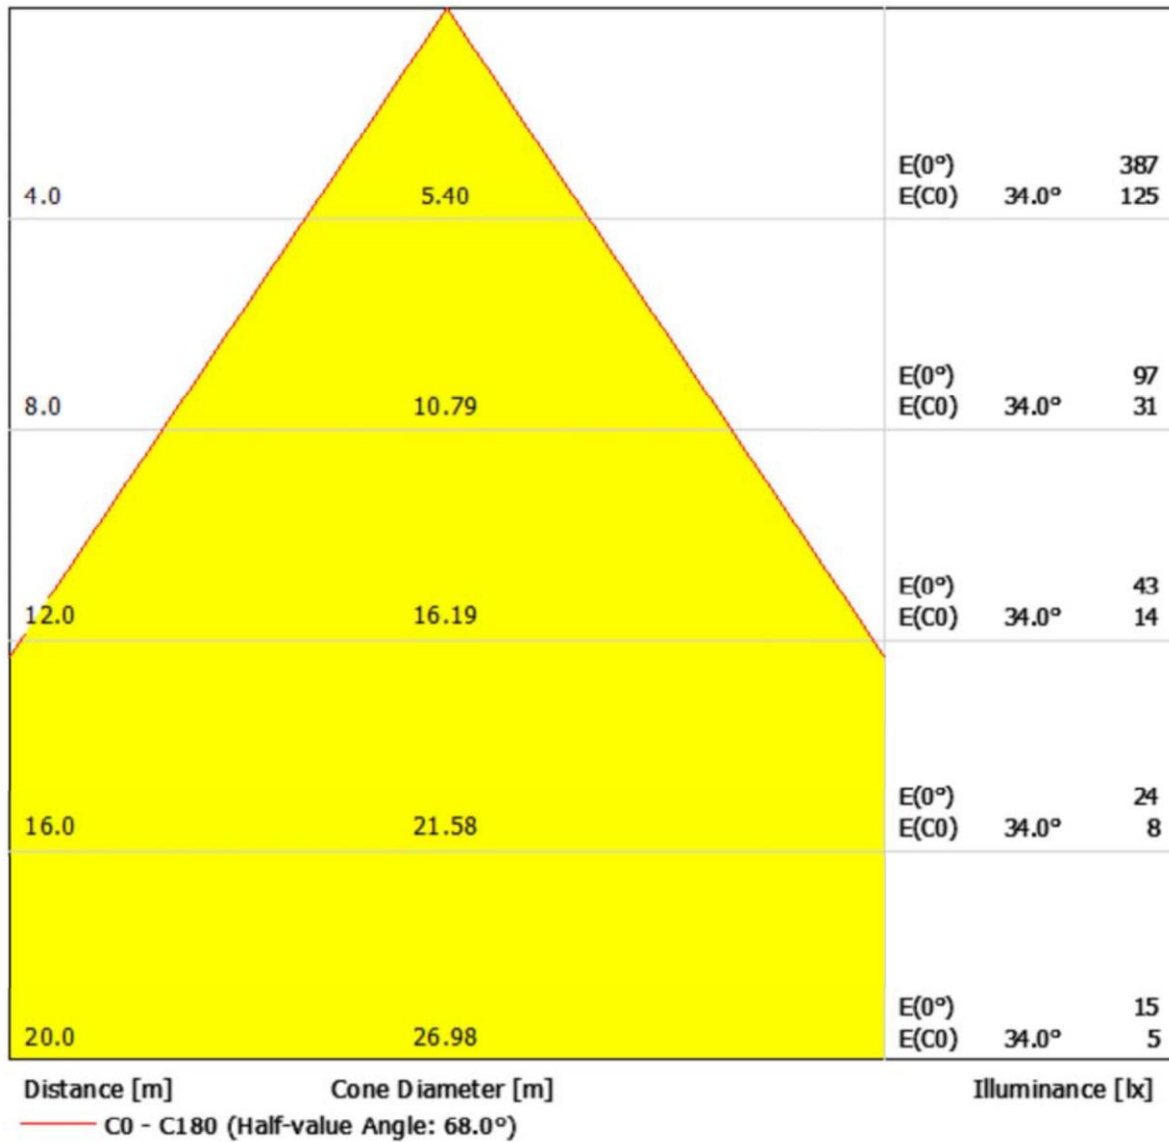

PAS-NGL HIGHBAY LIGHTING DISTRIBUTION

PAS-NGL-HB-120A-L60 / Cone Diagram

Luminaire: PAS-NGL-HB-120A-L60
Lamps: 1 x LED