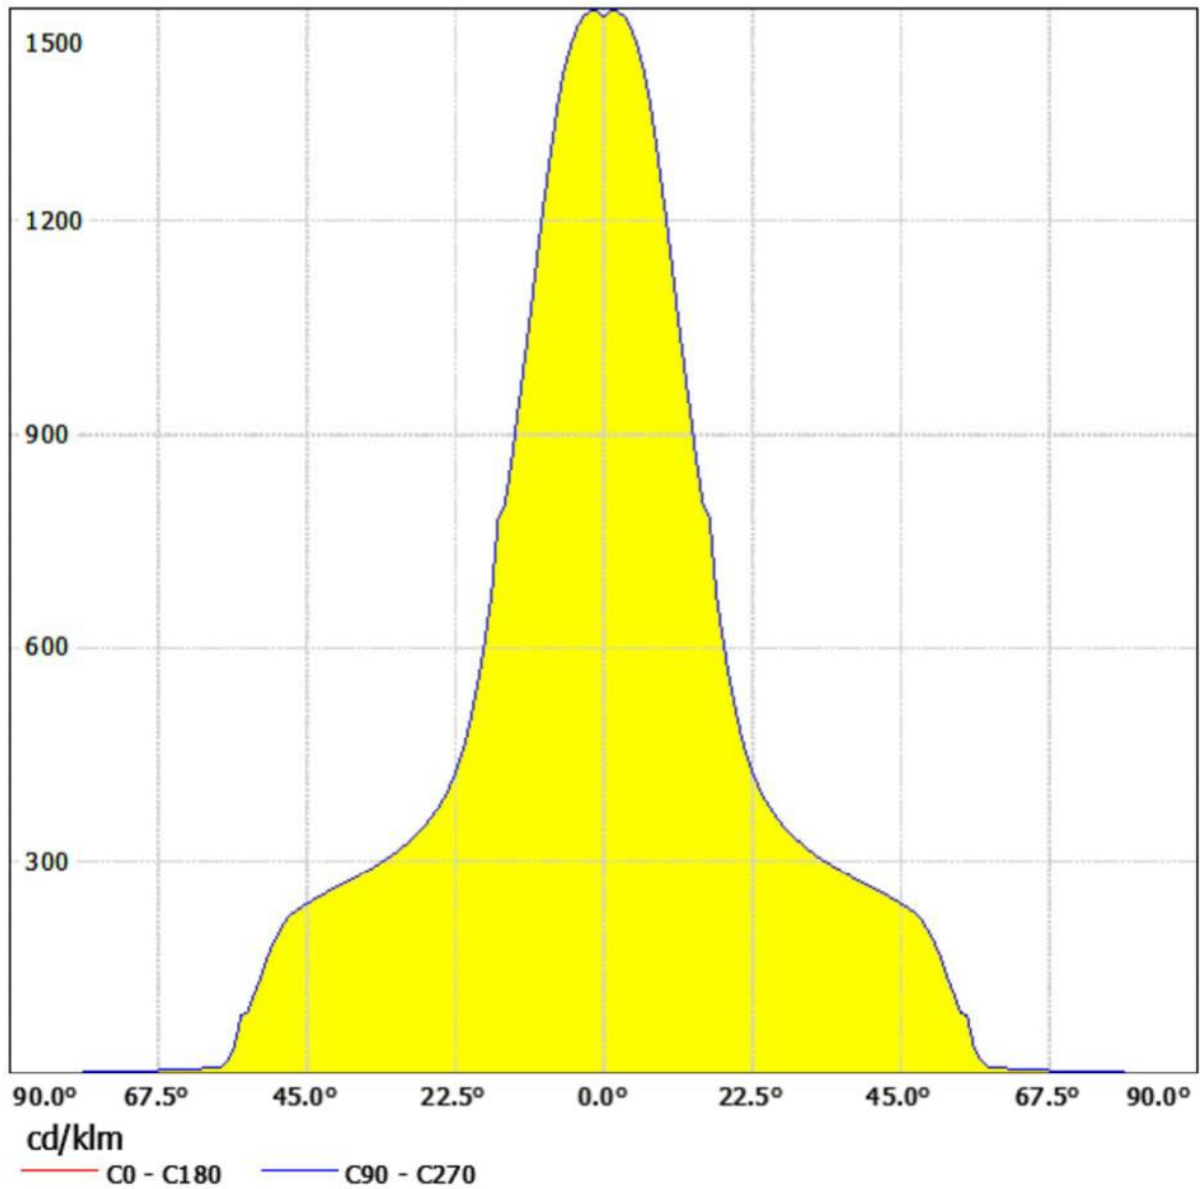

PAS-NGL HIGHBAY LIGHTING DISTRIBUTION

PAS-NGL-HB-120A-L30 / LDC (Linear)

Luminaire: PAS-NGL-HB-120A-L30
Lamps: 1 x LED