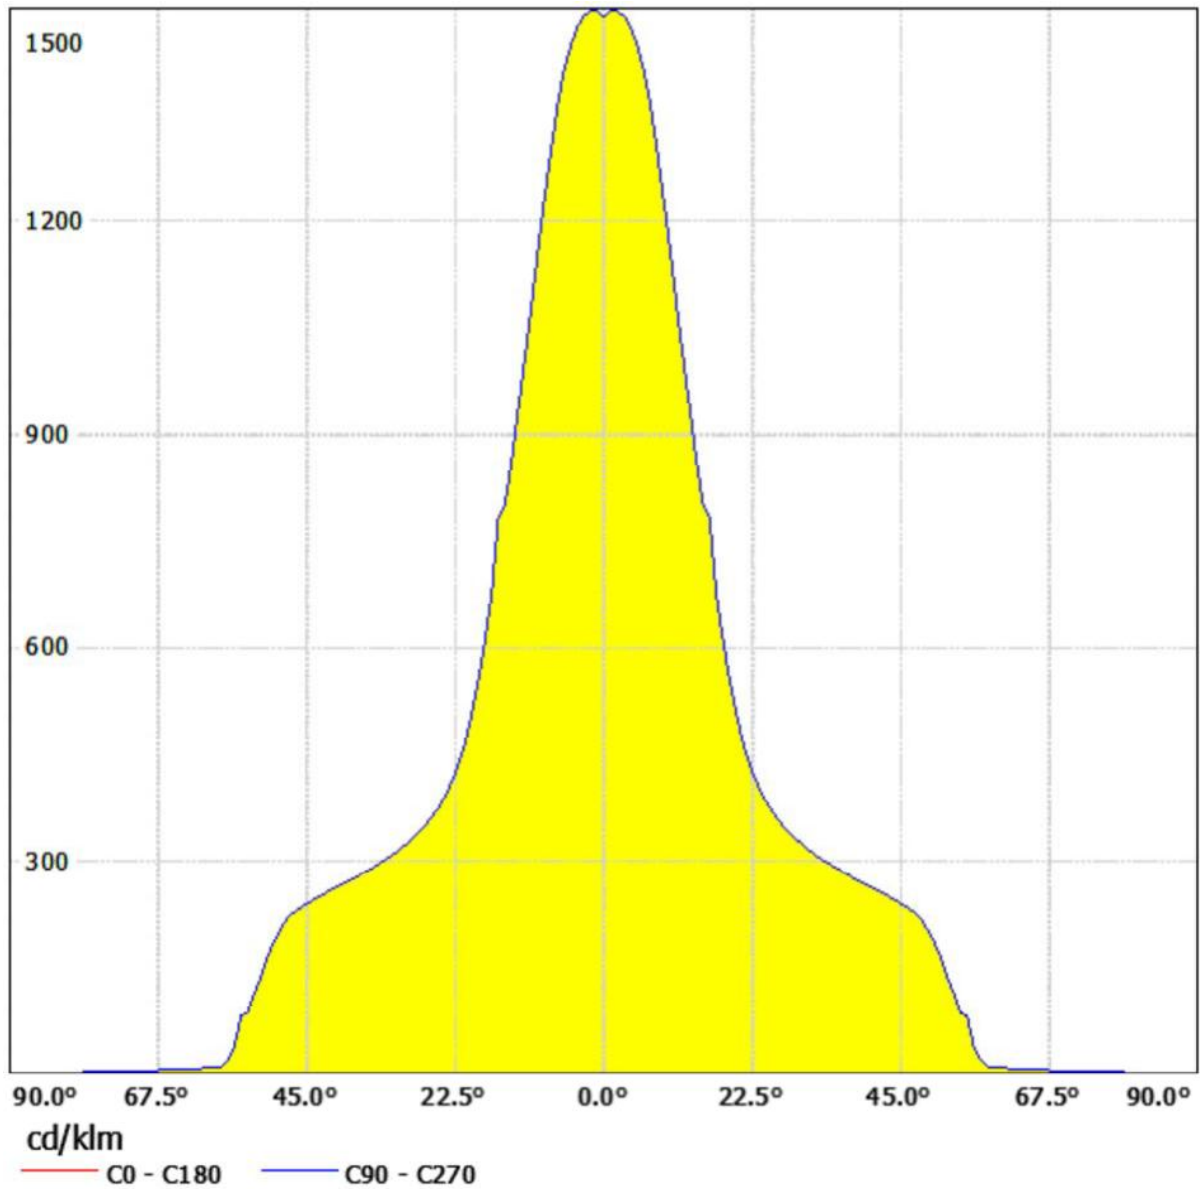

PAS-NGL HIGHBAY LIGHTING DISTRIBUTION

PAS-NGL-HB-60A-L30 / LDC (Linear)

Luminaire: PAS-NGL-HB-60A-L30
Lamps: 1 x LED