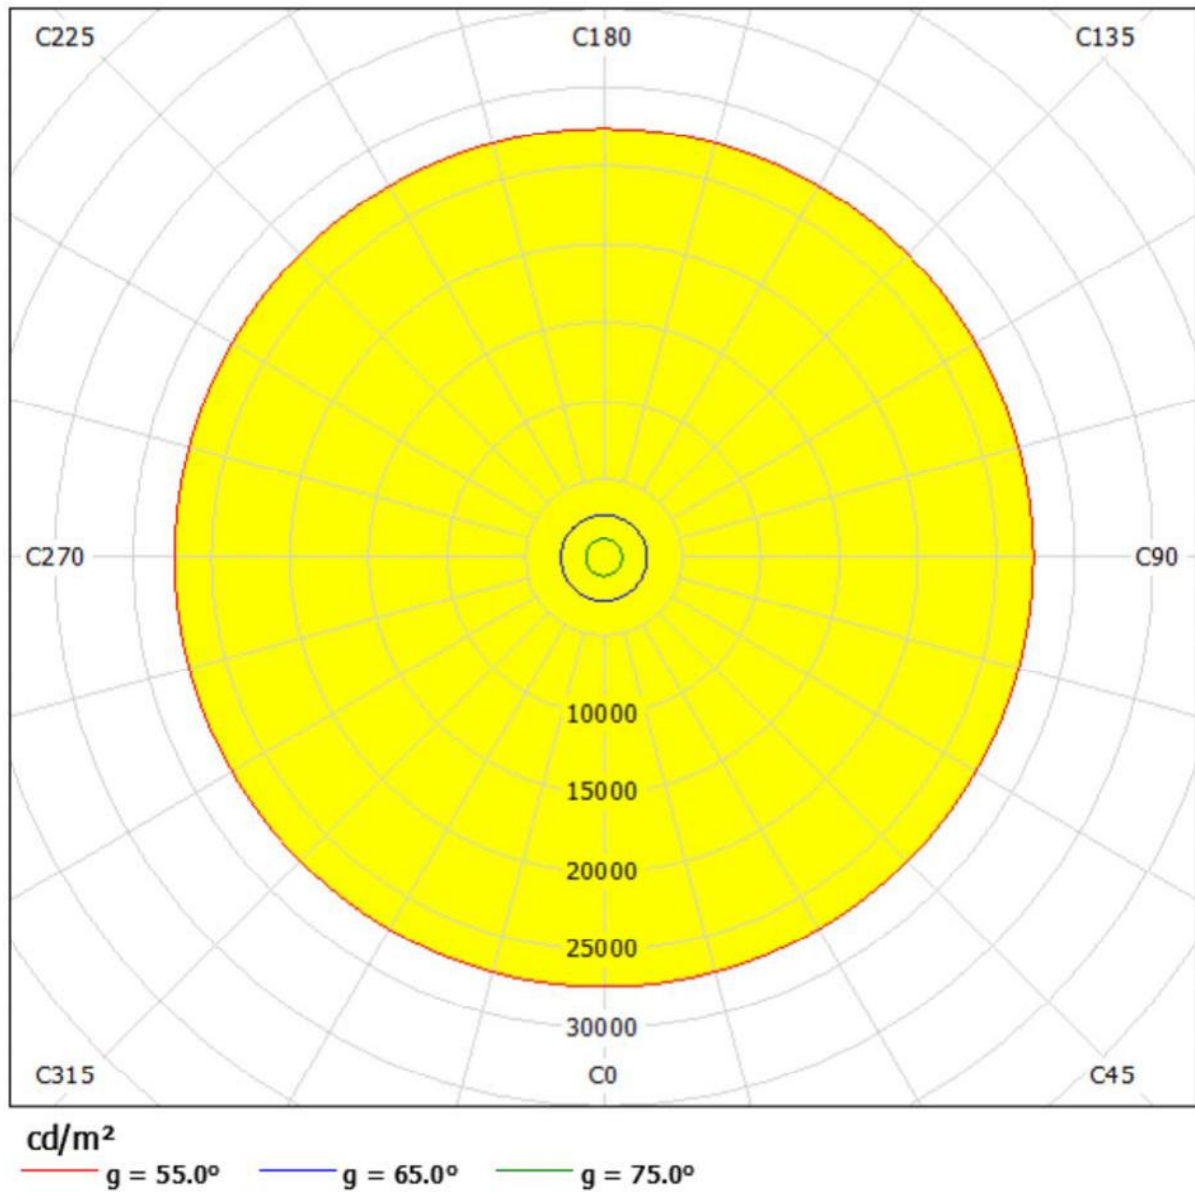

PAS-NGL HIGHBAY LIGHTING DISTRIBUTION

PAS-NGL-HB-60A-L60 / Luminance Diagram

Luminaire: PAS-NGL-HB-60A-L60
Lamps: 1 x LED